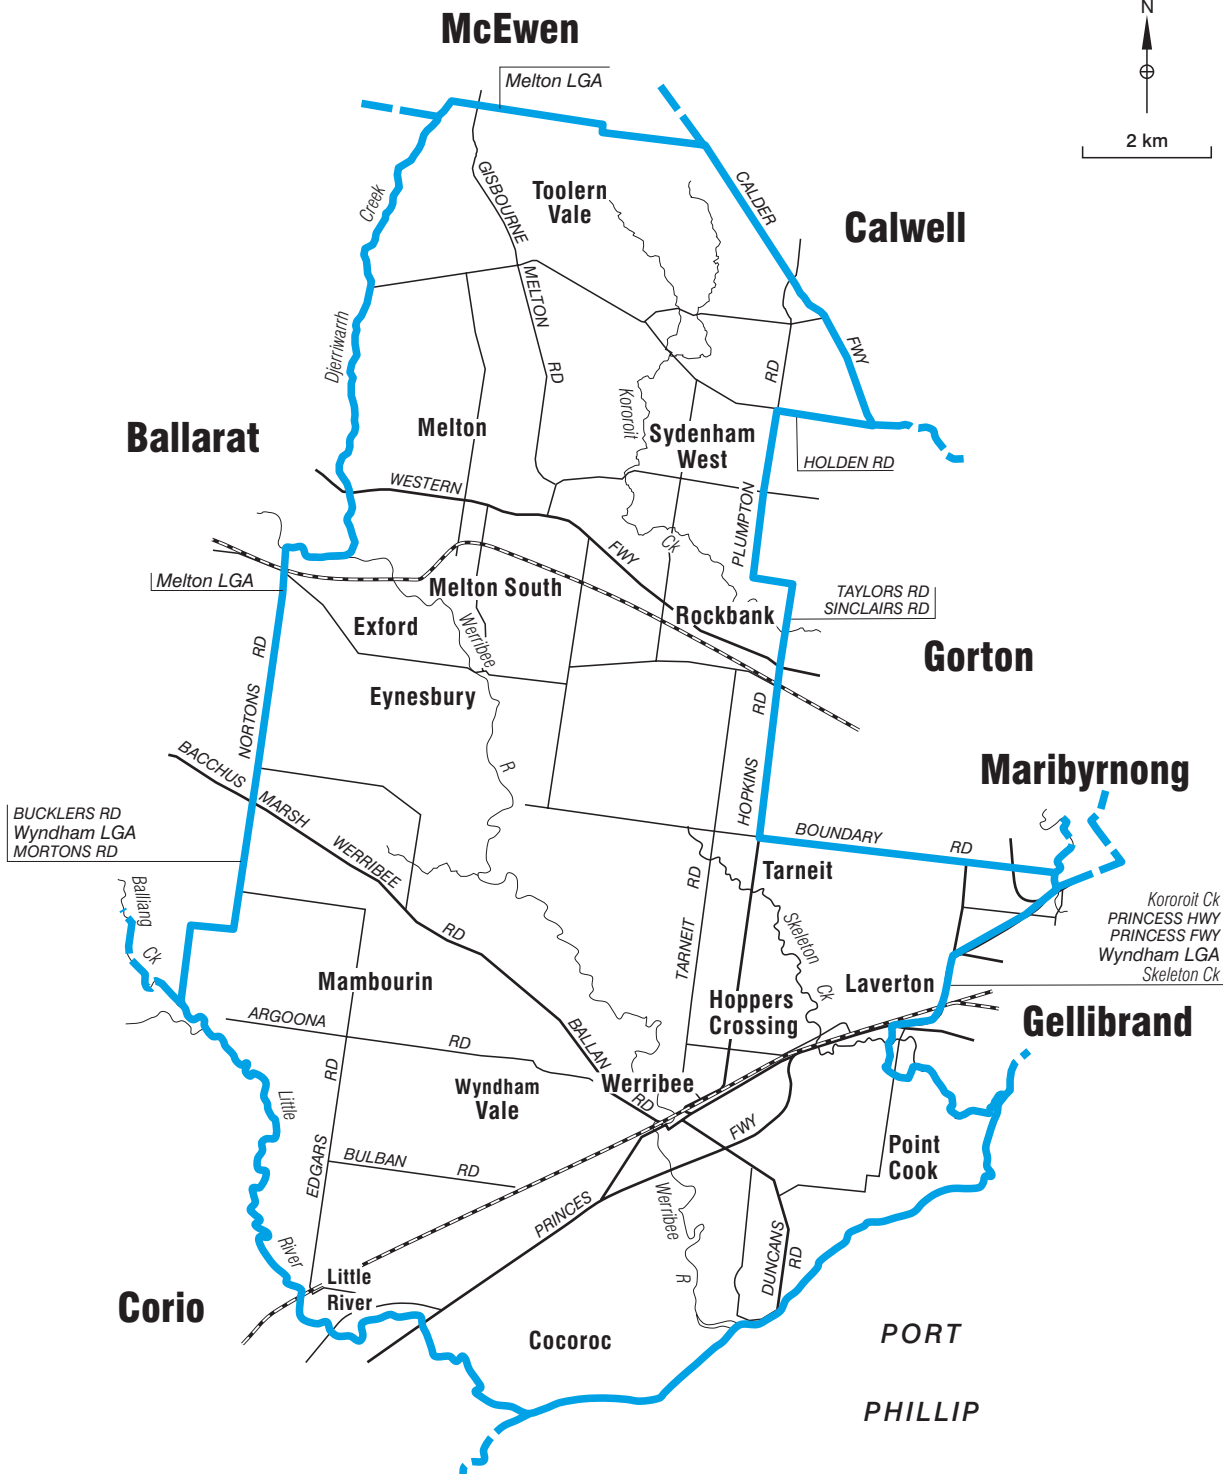

COMMONWEALTH ELECTORAL DIVISION OF **LALOR**

N

Kororoit Ck
 PRINCESS HWY
 PRINCESS FWY
 Wyndham LGA
 Skeleton Ck

- Divisional boundary ———
- Adjoining Divisional boundary - - - - -
- Division area 991 sq km
- Railway line

Note:
 Federal redistribution finalised in January 2003.
 Local Government Area (LGA) descriptions are current at November 2002