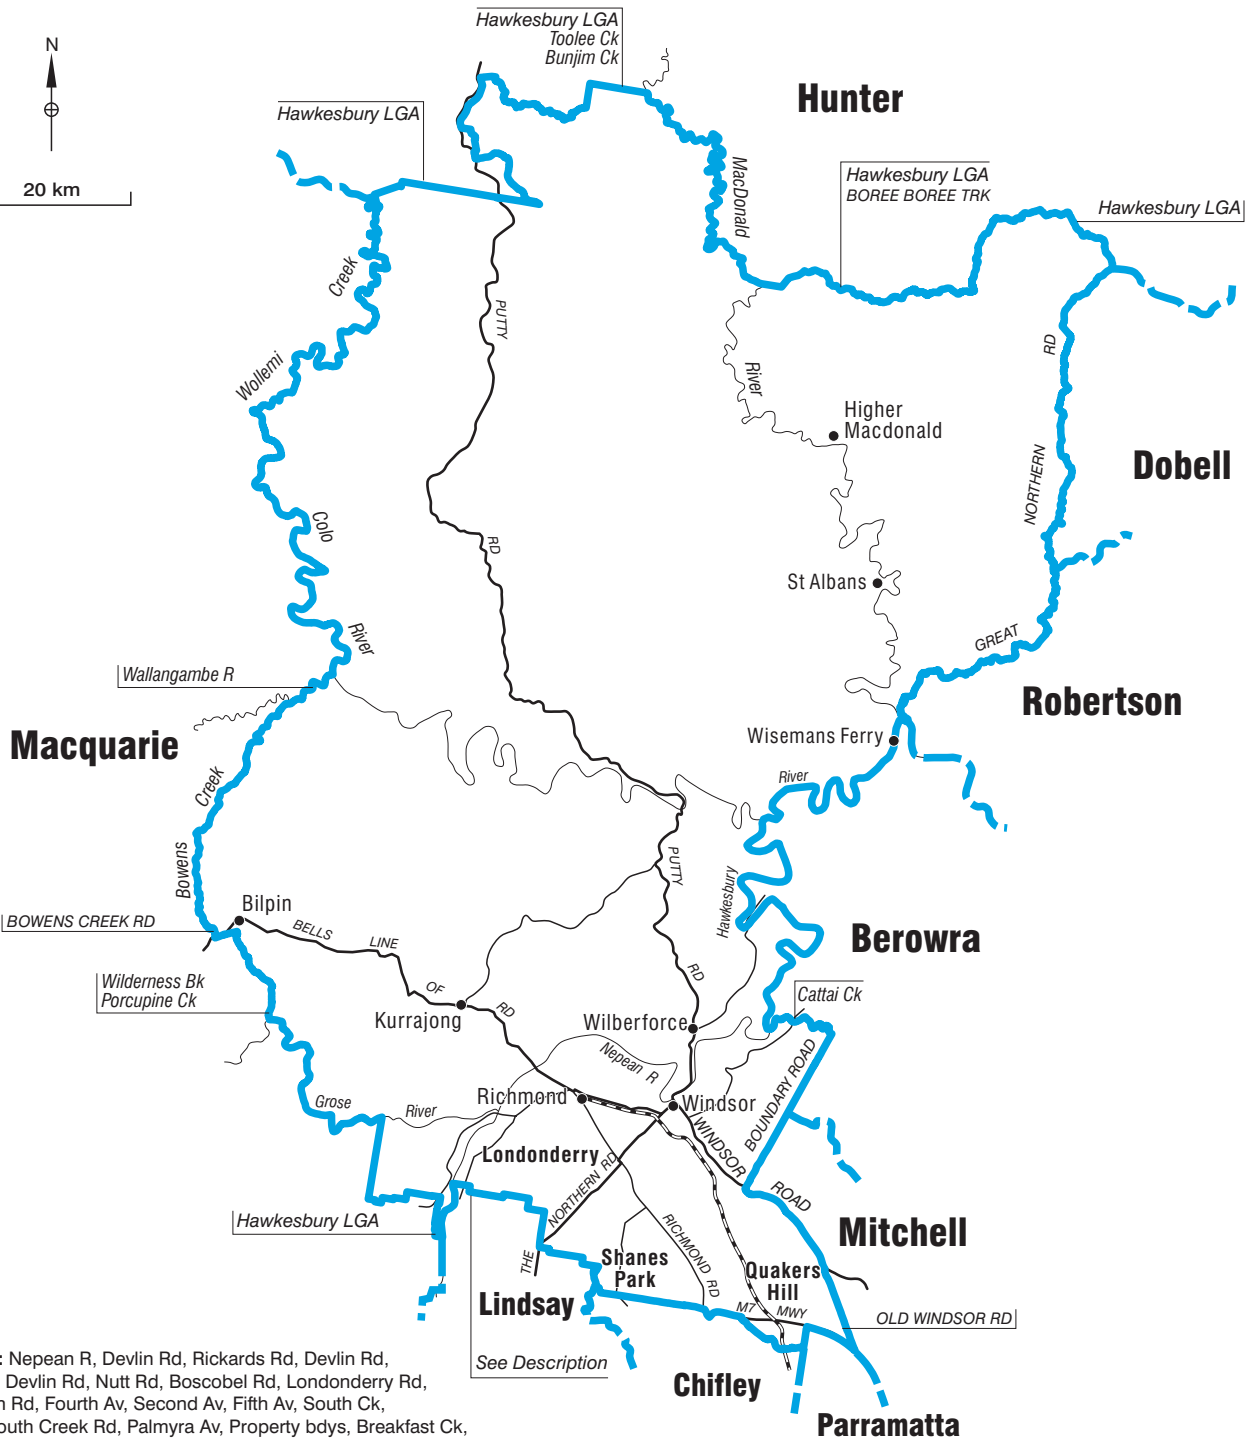

COMMONWEALTH ELECTORAL DIVISION OF **GREENWAY**

Description: Nepean R, Devlin Rd, Rickards Rd, Devlin Rd, Fire Trail Rd, Devlin Rd, Nutt Rd, Boscobel Rd, Londonderry Rd, The Northern Rd, Fourth Av, Second Av, Fifth Av, South Ck, Eighth Av, South Creek Rd, Palmyra Av, Property bdys, Breakfast Ck, Sunnyholt Rd

See Description

- Divisional boundary
- Adjoining Divisional boundary
- Division area 2,886 sq km
- Railway line

Note:
Federal redistribution finalised in November 2006
Local Government Area (LGA) descriptions are current as at November 2005