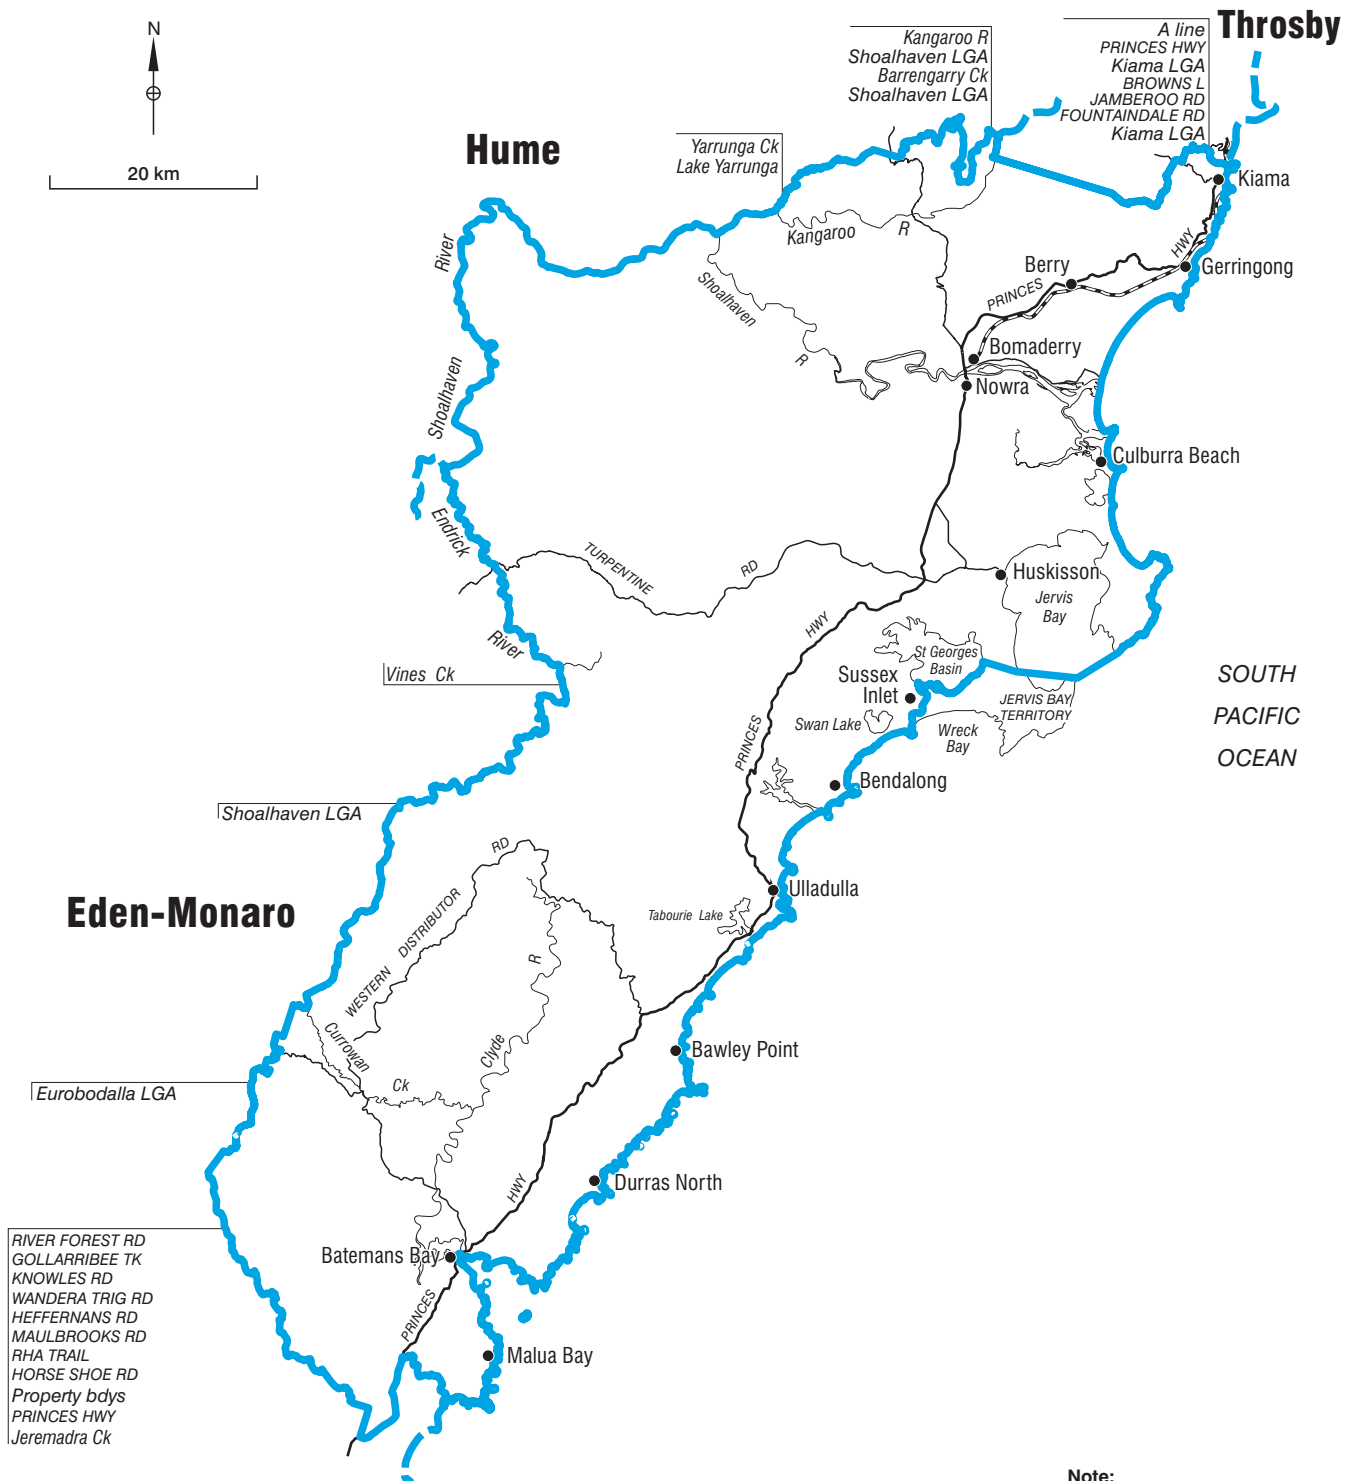

COMMONWEALTH ELECTORAL DIVISION OF GILMORE

RIVER FOREST RD
GOLLARRIBEE TK
KNOWLES RD
WANDERA TRIG RD
HEFFERNANS RD
MAULBROOKS RD
RHA TRAIL
HORSE SHOE RD
Property bdys
PRINCES HWY
Jeremadra Ck

Note:
Federal redistribution finalised in November 2006
Local Government Area (LGA) descriptions are current at November 2005

- Divisional boundary
- Adjoining Divisional boundary
- Division area 5,529 sq km
- Railway line