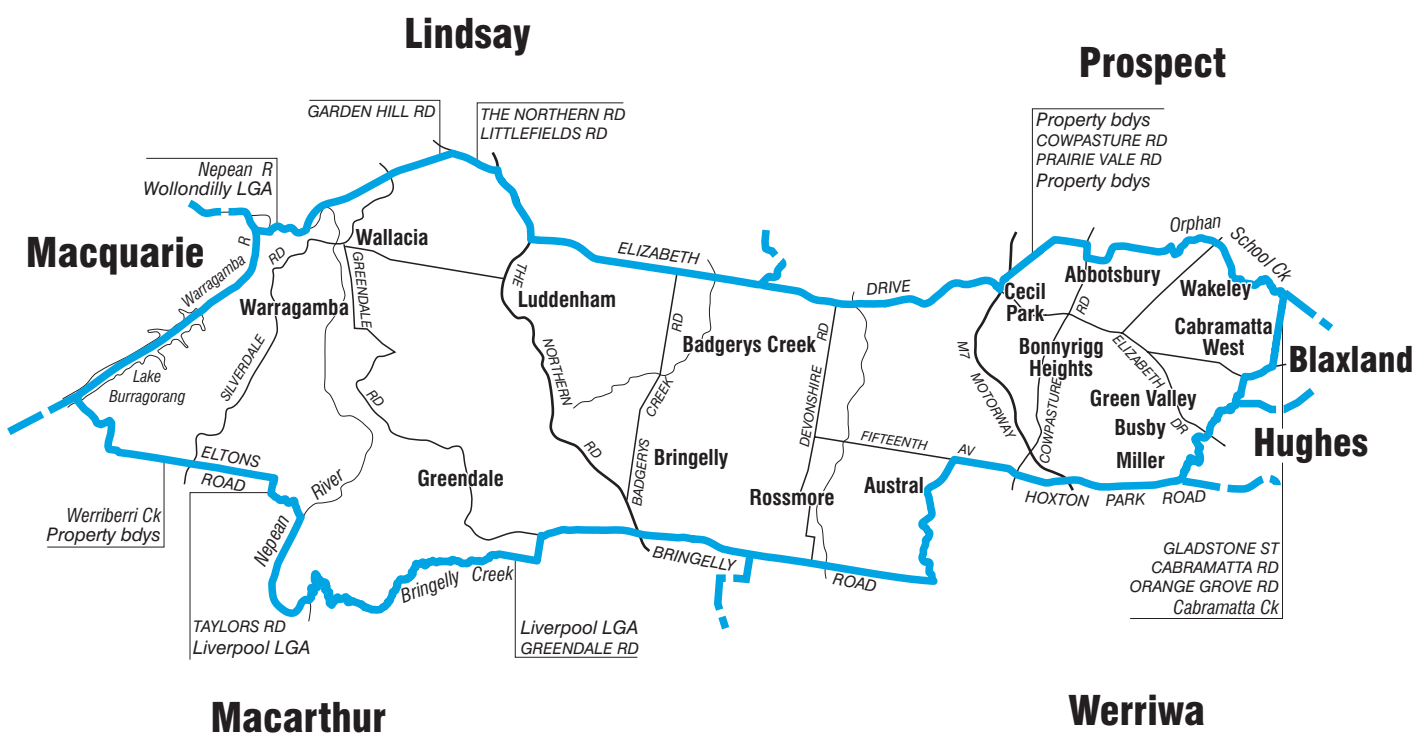

COMMONWEALTH ELECTORAL DIVISION OF **FOWLER**

5 km

- Divisional boundary
- Adjoining Divisional boundary
- Division area 247 sq km
- Railway line

Note:
Federal redistribution finalised in November 2006
Local Government Area (LGA) descriptions are current at November 2005