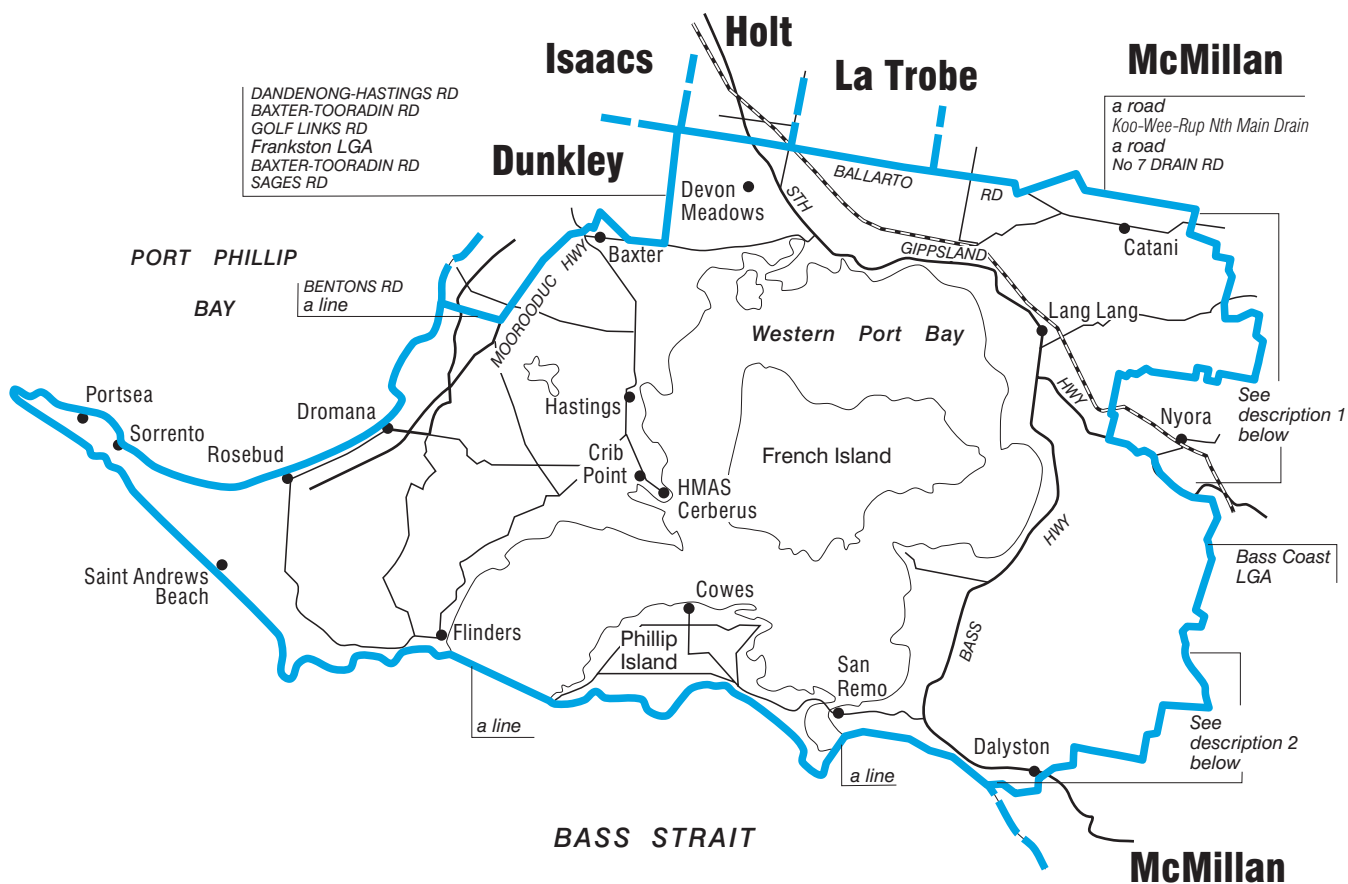

COMMONWEALTH ELECTORAL DIVISION OF FLINDERS

Note:

Federal redistribution finalised in January 2003.

Local Government Area (LGA) descriptions are current at November 2002

10 km

Description 1: Little Rd, McColls Rd, Bridge Rd, North Yannathan Rd, Cardinia LGA, Hook Rd, Anthony's Rd, Cochranes Rd, Cardinia LGA, Camms Rd, McDonalds Rd, Cardinia LGA, railway line, Cardinia LGA, South Gippsland Hwy
Description 2: Sheepways Rd, Bena-Kongwak Rd, Korumburra-Wonthaggi Rd, West Creek Rd, Loch-Wonthaggi Rd, Powlett River

- Divisional boundary
- Adjoining Divisional boundary
- Division area 1,955 sq km
- Railway line