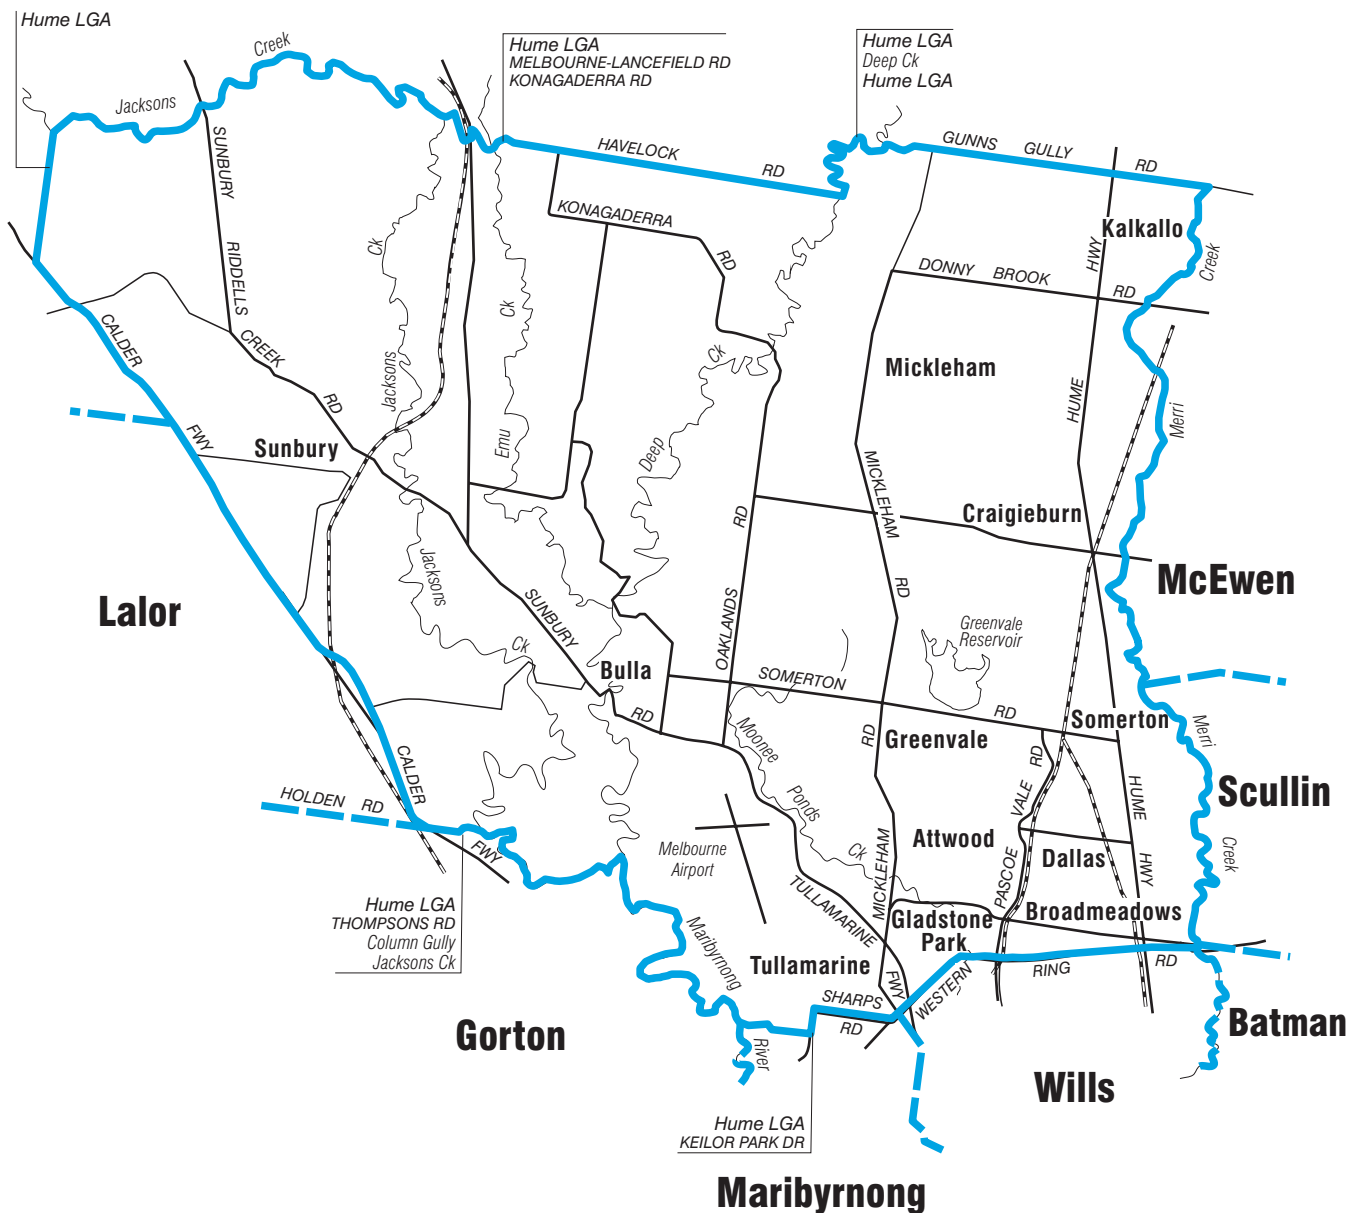

COMMONWEALTH ELECTORAL DIVISION OF

CALWELL

N

5 km

McEwen

- Divisional boundary
- Adjoining Divisional boundary
- Division area 504 sq km
- Railway line

Note:

Federal redistribution finalised in January 2003.
 Local Government Area (LGA) descriptions are current at November 2002