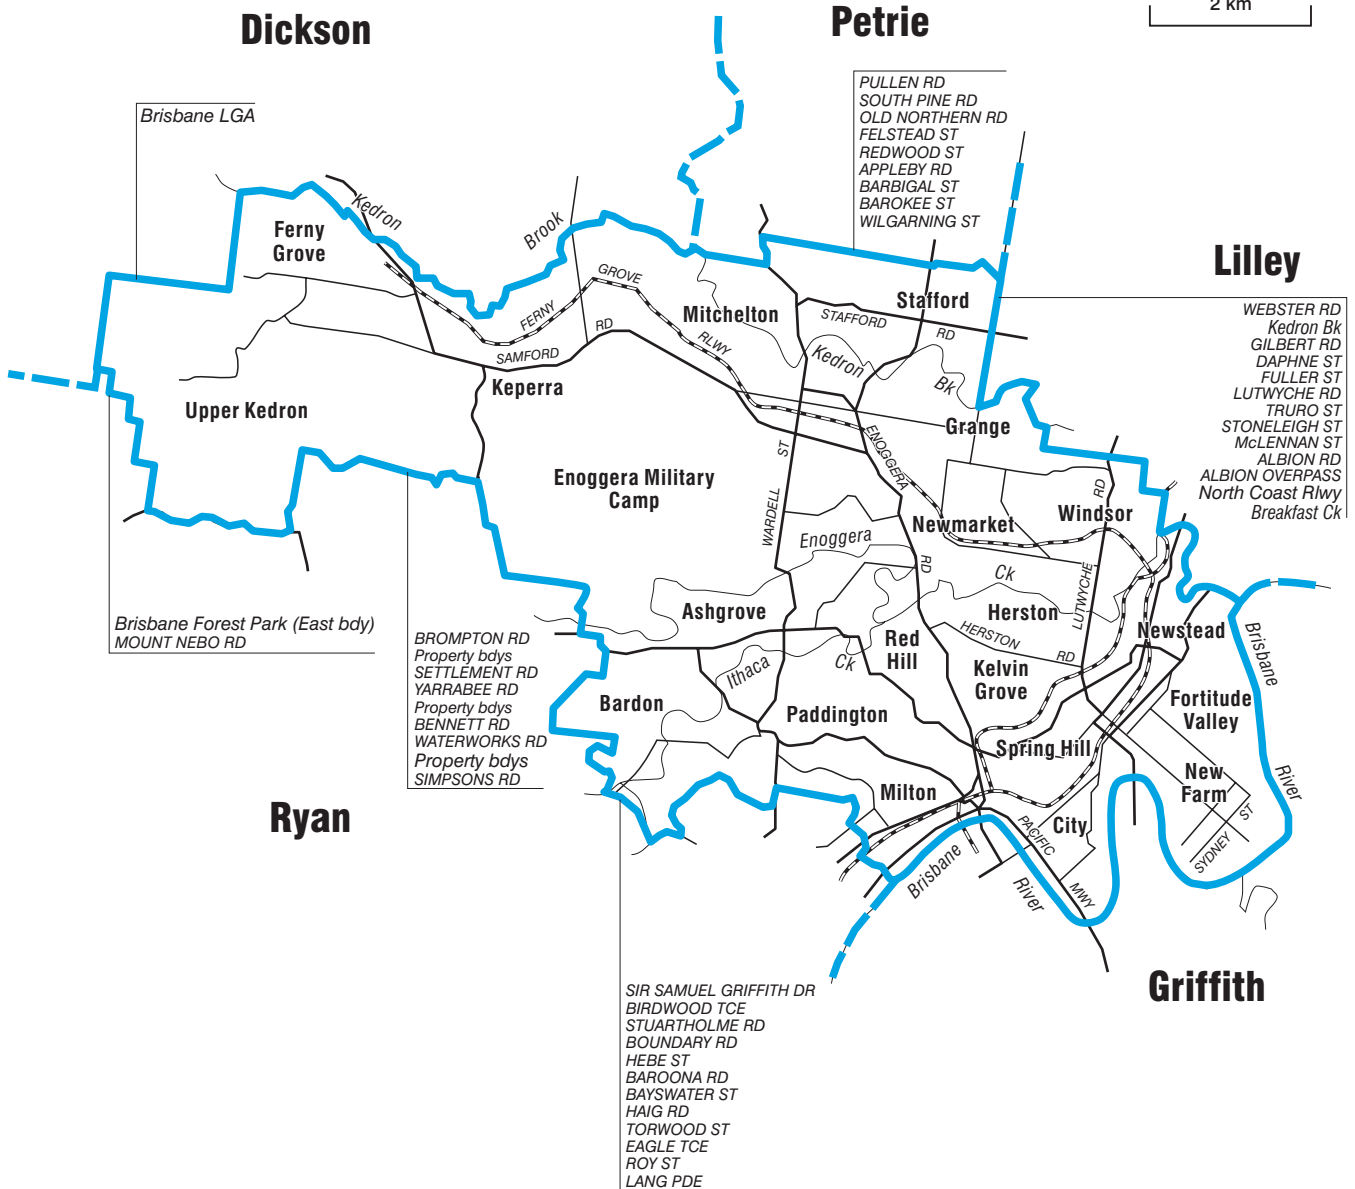

# COMMONWEALTH ELECTORAL DIVISION OF **BRISBANE**

2 km

- Divisional boundary
- Adjoining Divisional boundary
- Division area **76 sq km**
- Railway line

**Note:**  
Federal redistribution finalised in November 2006  
Local Government Area (LGA) descriptions are current at April 2006