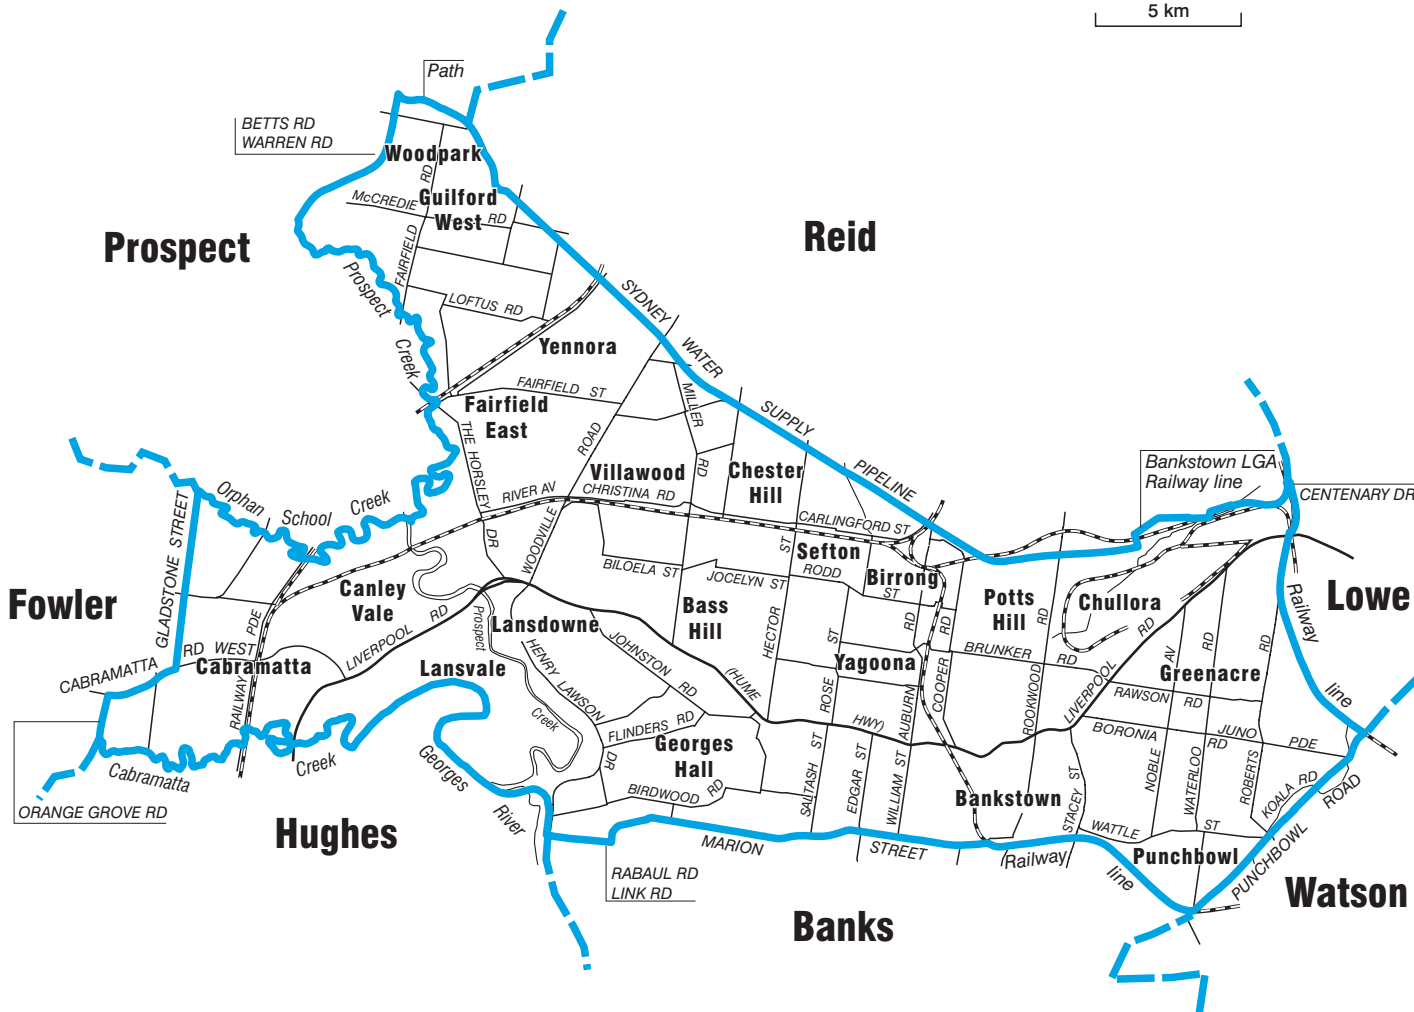

COMMONWEALTH ELECTORAL DIVISION OF

BLAXLAND

5 km

- Divisional boundary
- Adjoining Divisional boundary
- Division area 58 sq km
- Railway line

Note:
 Federal redistribution finalised in November 2006
 Local Government Area (LGA) descriptions are current
 at November 2005