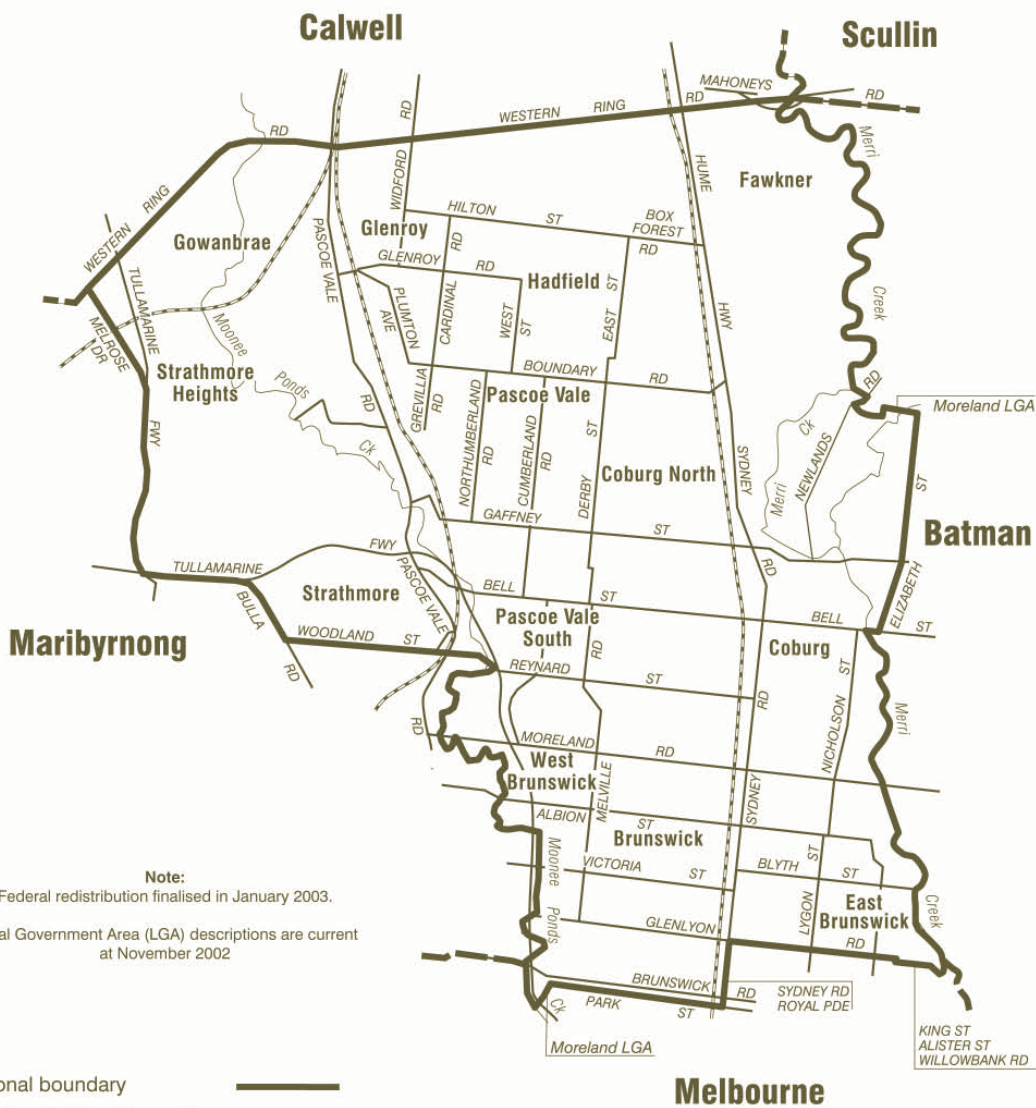

COMMONWEALTH ELECTORAL DIVISION OF **WILLS**

Note:
Federal redistribution finalised in January 2003.
Local Government Area (LGA) descriptions are current at November 2002

- Divisional boundary
- Adjoining Divisional boundary
- Division area 57 sq km
- Railway line