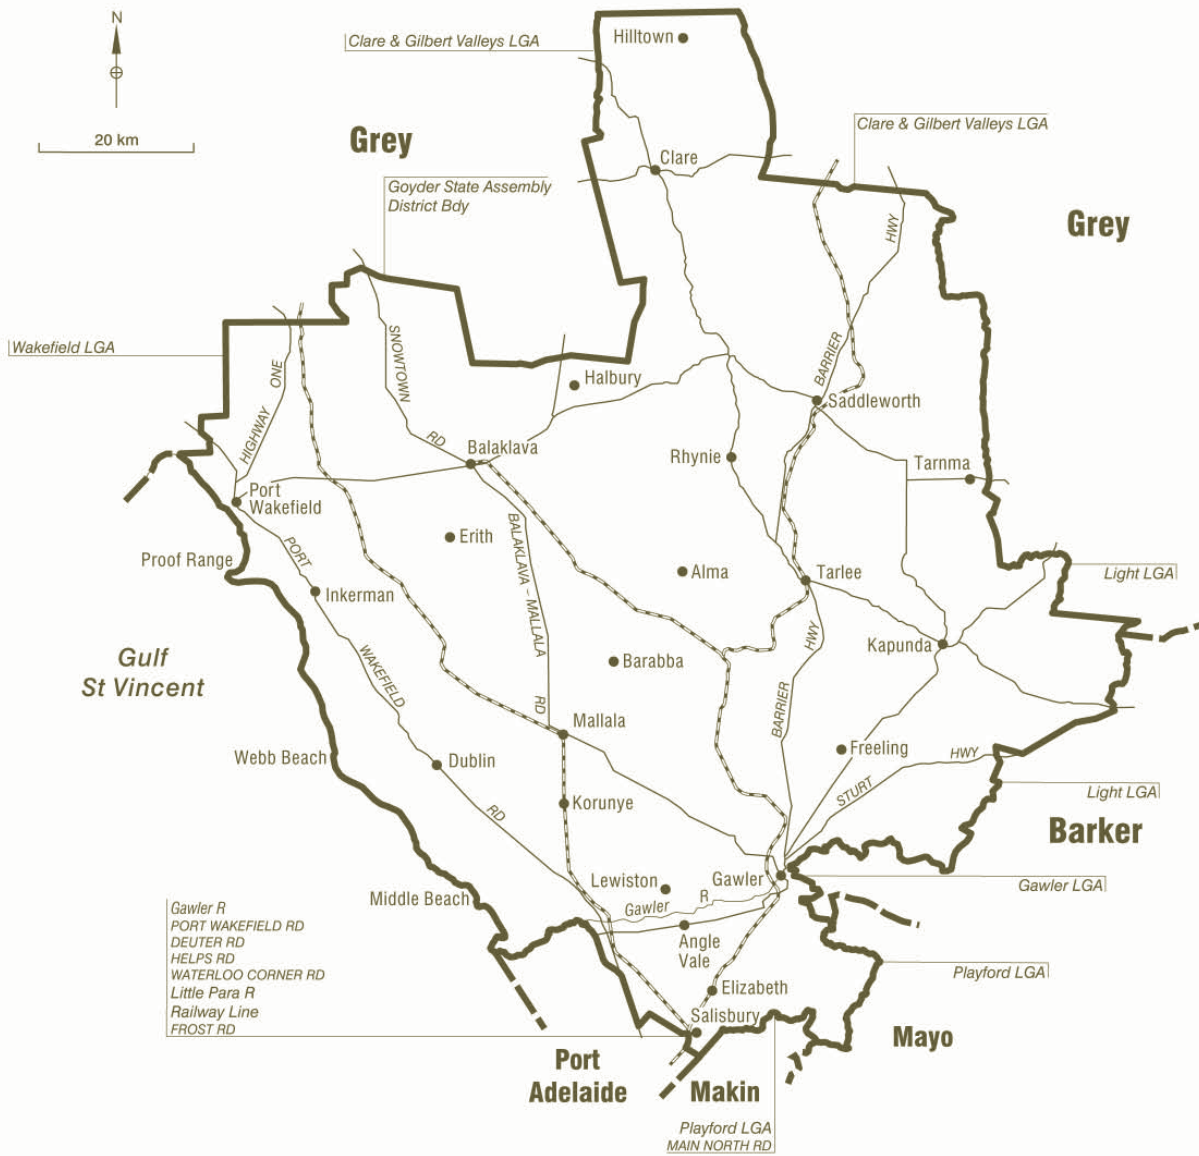

# COMMONWEALTH ELECTORAL DIVISION OF WAKEFIELD

Divisional boundary

Adjoining Divisional boundary

Division area **6,155 sq km**

Railway line

**Note:**  
Federal redistribution finalised in January 2004.  
Local Government Area (LGA) descriptions are current at November 2002