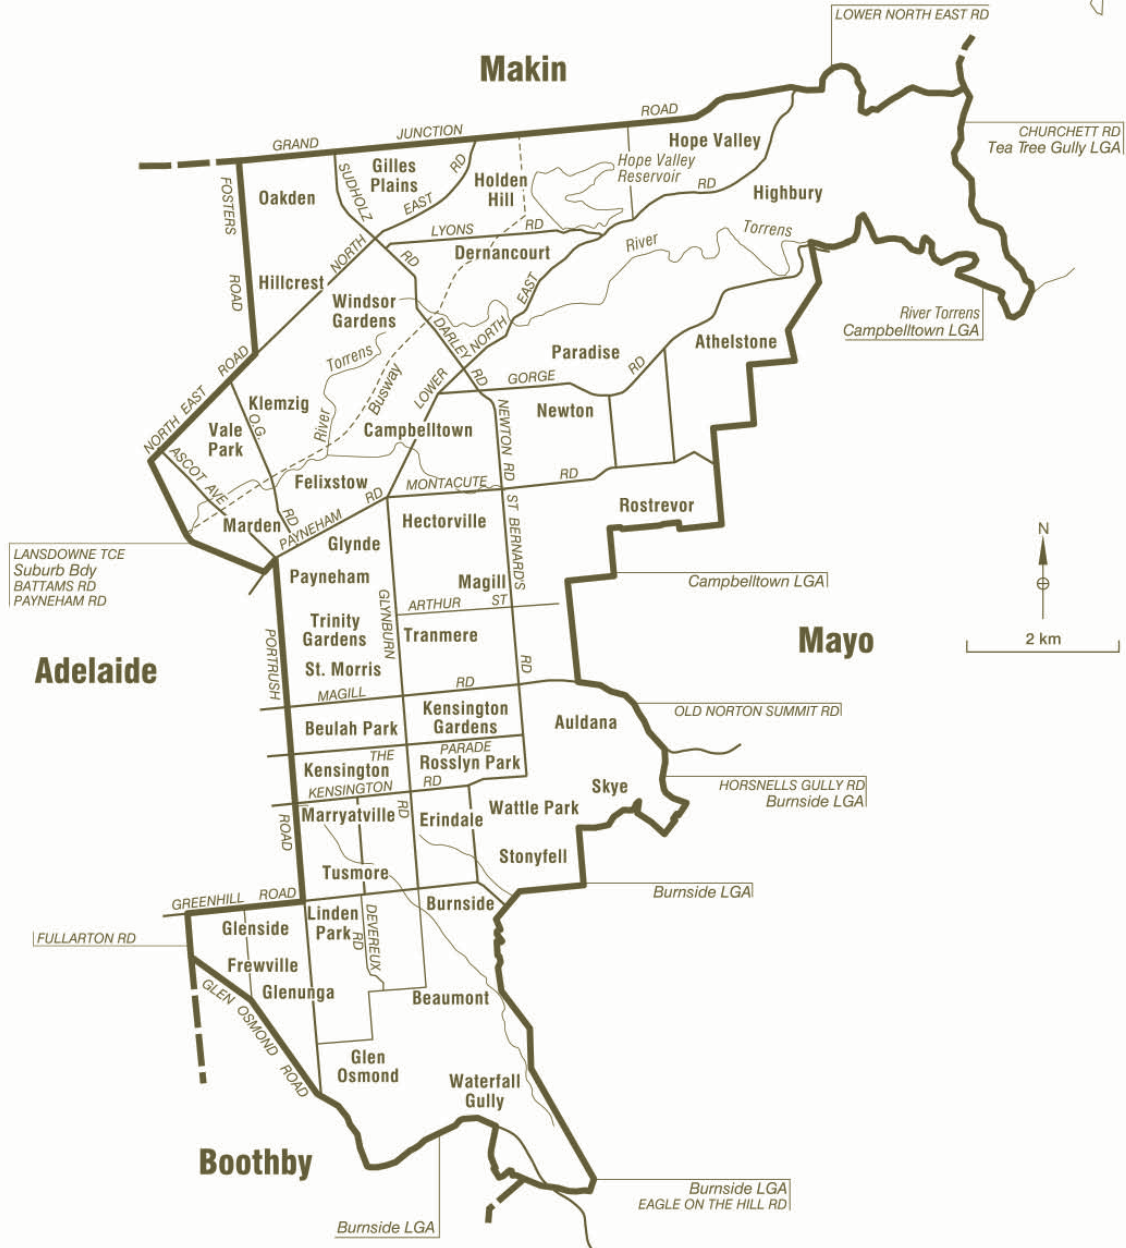

COMMONWEALTH ELECTORAL DIVISION OF STURT

- Divisional boundary
- Adjoining Divisional boundary
- Division area **84 sq km**
- Railway line

Note:
Federal redistribution finalised in January 2004.
Local Government Area (LGA) descriptions are current at November 2002