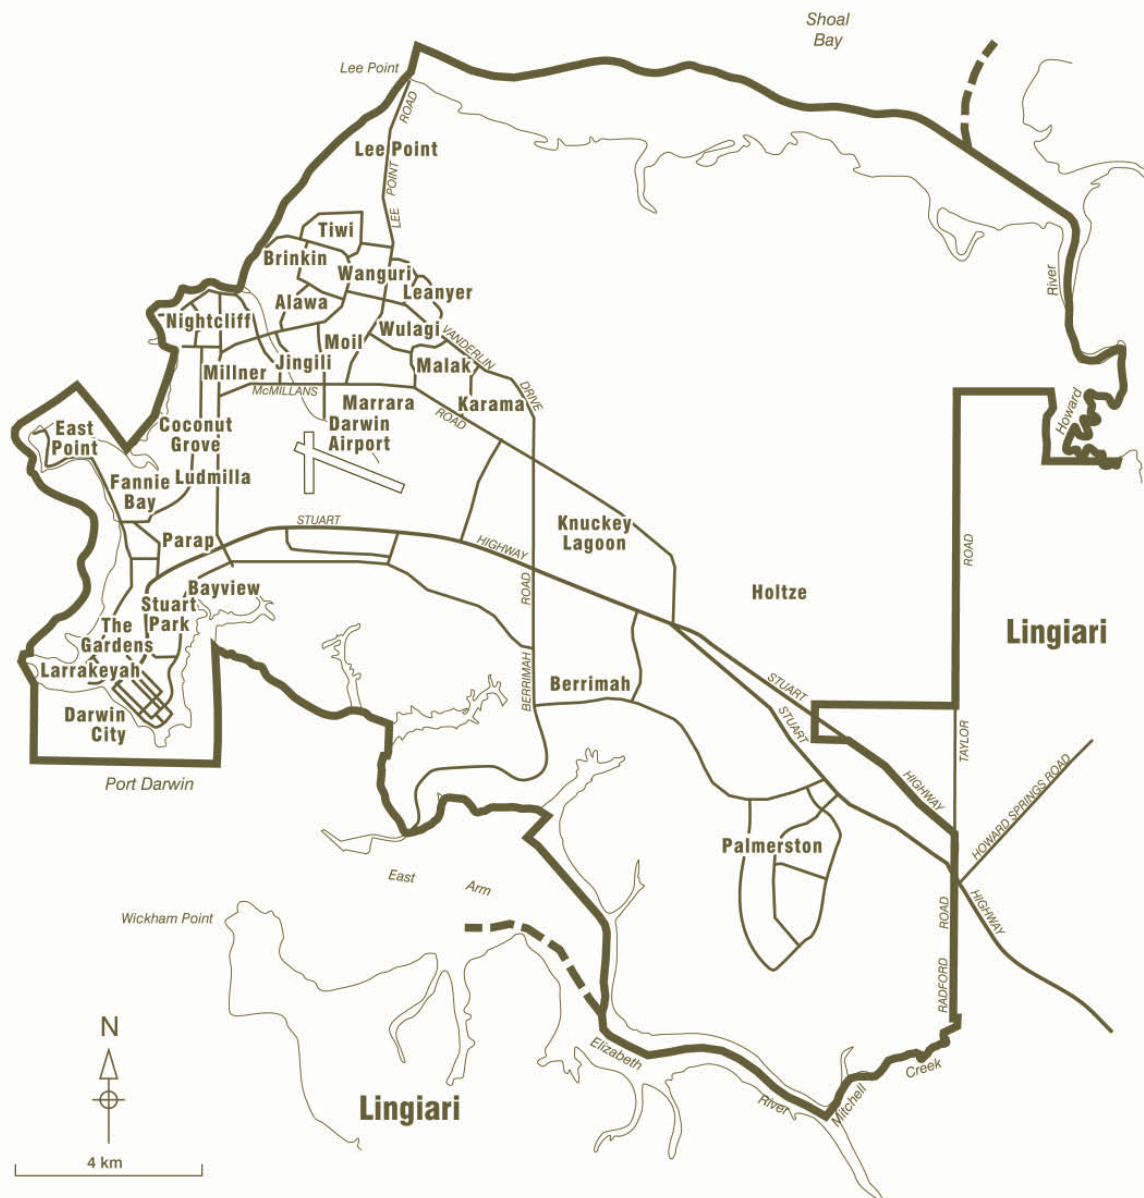

# COMMONWEALTH ELECTORAL DIVISION OF **SOLOMON**

- Divisional boundary
- Adjoining divisional boundary
- Division area 326 sq km

MAP PRODUCED BY  
**SINCLAIR KNIGHT MERZ**  
SPATIAL DIVISION NL10552.09

**2000**

Australian Electoral Commission **AEC**