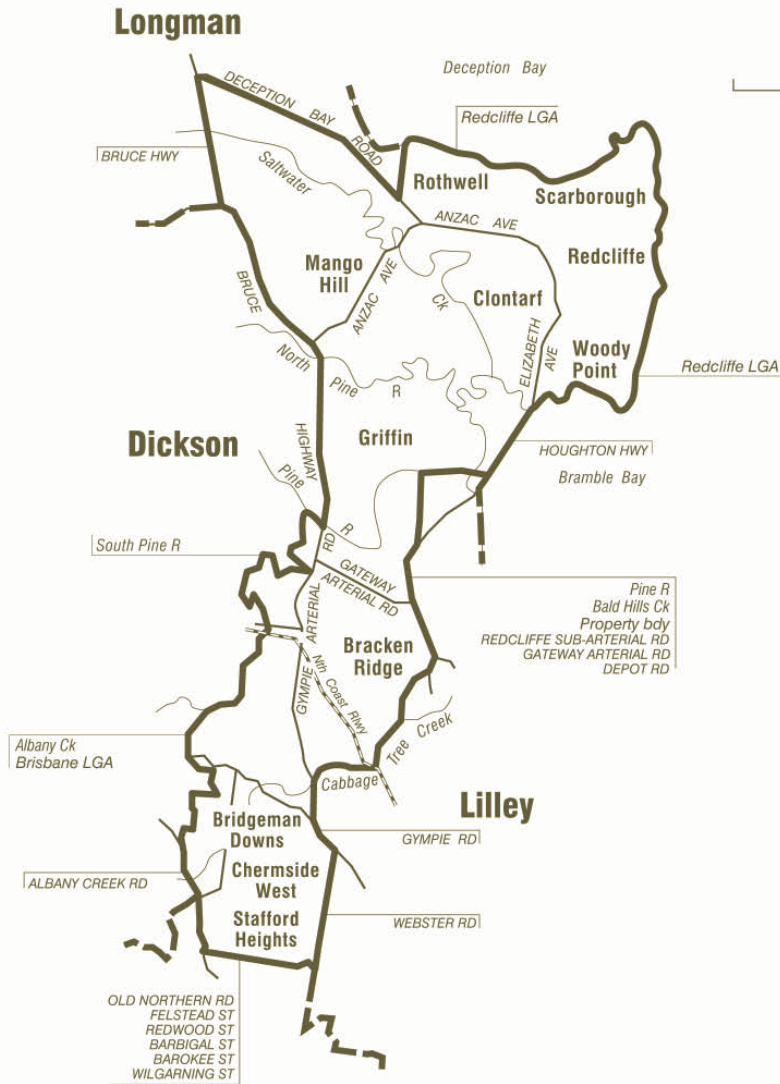

COMMONWEALTH ELECTORAL DIVISION OF **PETRIE**

5 km

Pine R
Bald Hills Ck
Property bay
REDCLIFFE SUB-ARTERIAL RD
GATEWAY ARTERIAL RD
DEPOT RD

Note:
Federal redistribution finalised in December 2003.

Local Government Area (LGA) descriptions are current
at November 2002

- Divisional boundary
- Adjoining Divisional boundary
- Division area 144 sq km
- Railway line