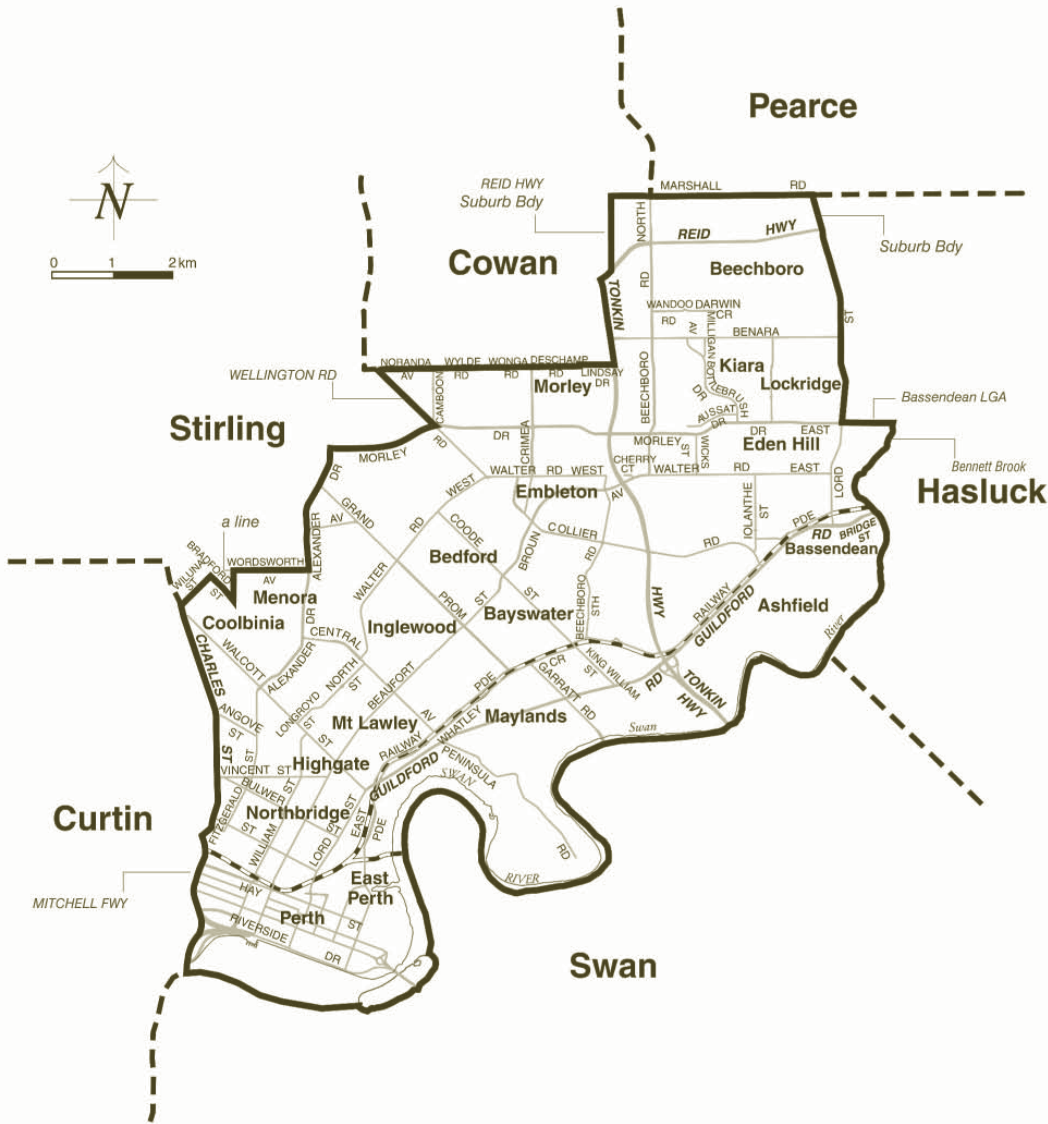

COMMONWEALTH ELECTORAL DIVISION OF PERTH

- Divisional boundary
- Adjoining divisional boundary
- Division area 74 sq km
- Railway line

Produced by the Spatial Division of Sinclair Knight Merz Pty Ltd
© Department of Land Administration NL10552.09