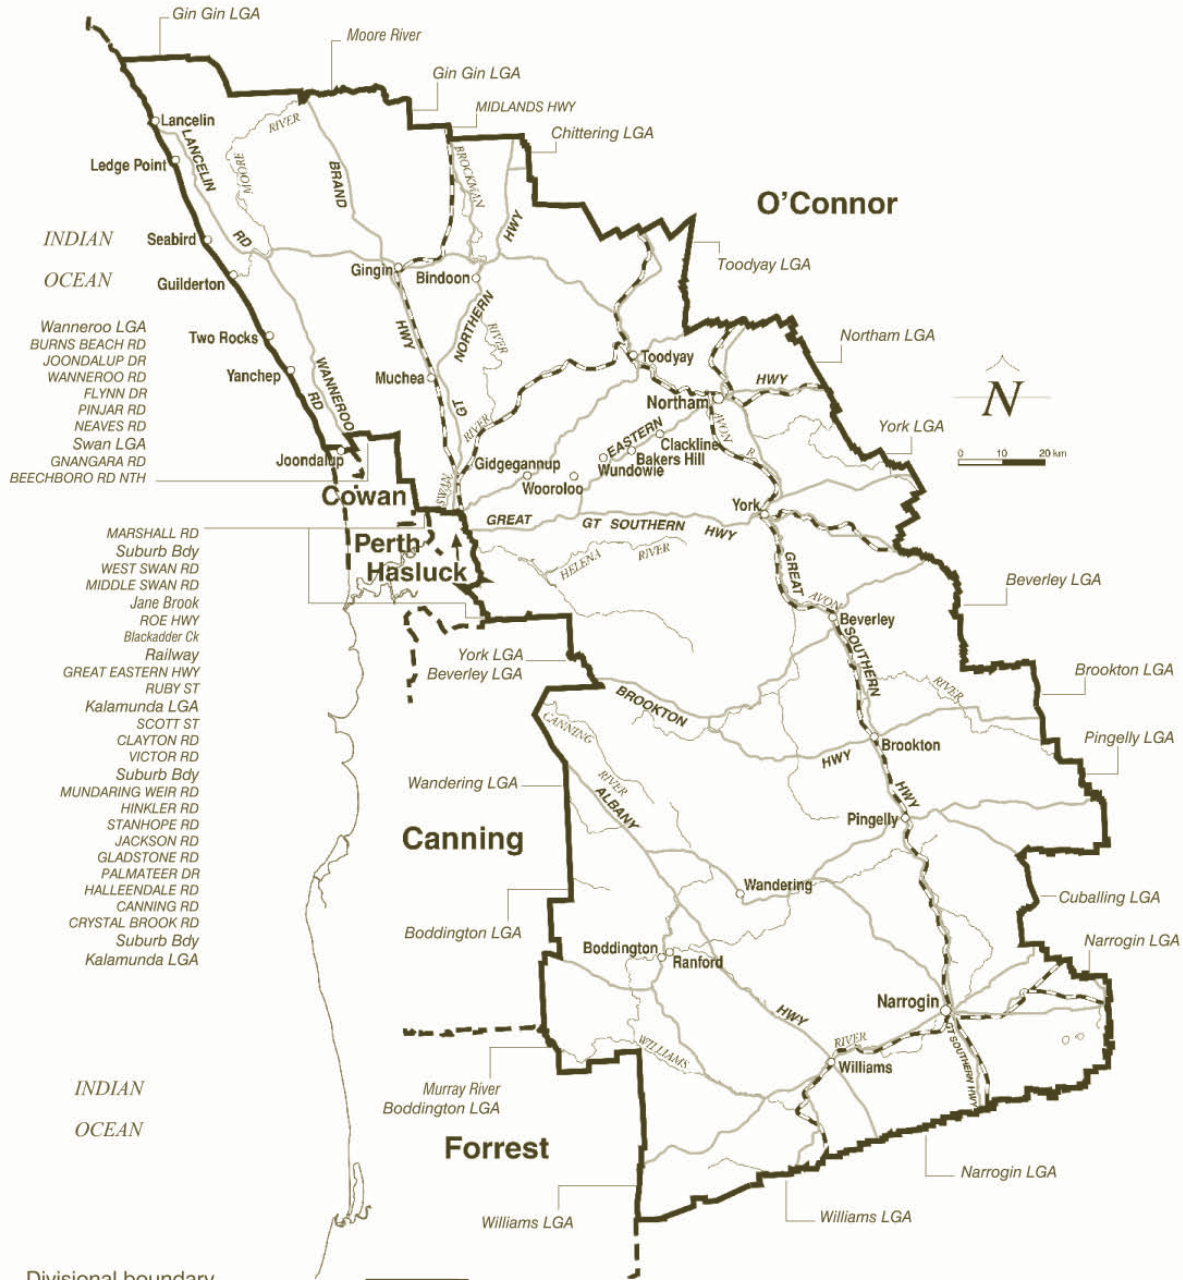

COMMONWEALTH ELECTORAL DIVISION OF PEARCE

- Divisional boundary
- Adjoining divisional boundary
- Division area 26,251 sq km
- Railway line

Produced by the Spatial Division of Sinclair Knight Merz Pty Ltd
 & Department of Land Administration NL10552.09