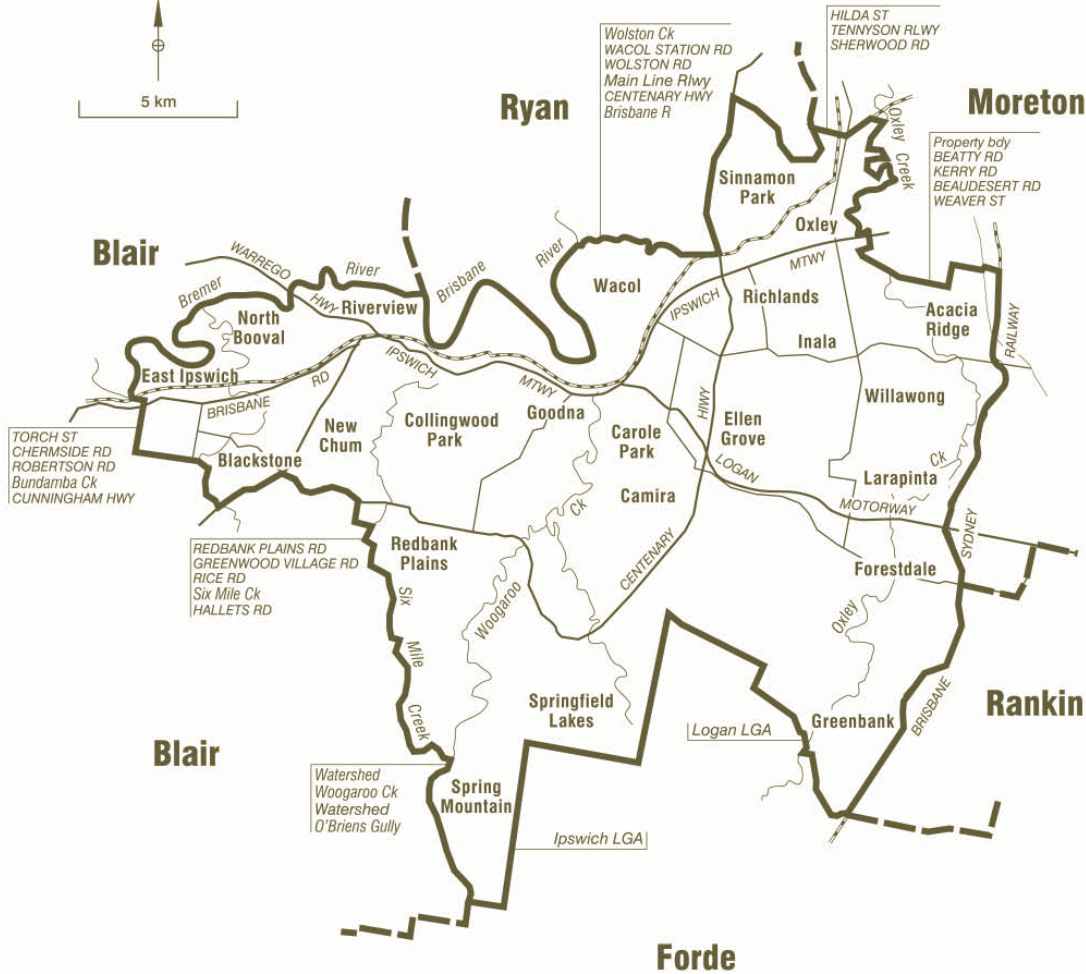

COMMONWEALTH ELECTORAL DIVISION OF

OXLEY

- Divisional boundary
- Adjoining Divisional boundary
- Division area 302 sq km
- Railway line

Note:
Federal redistribution finalised in December 2003.
Local Government Area (LGA) descriptions are current at November 2002