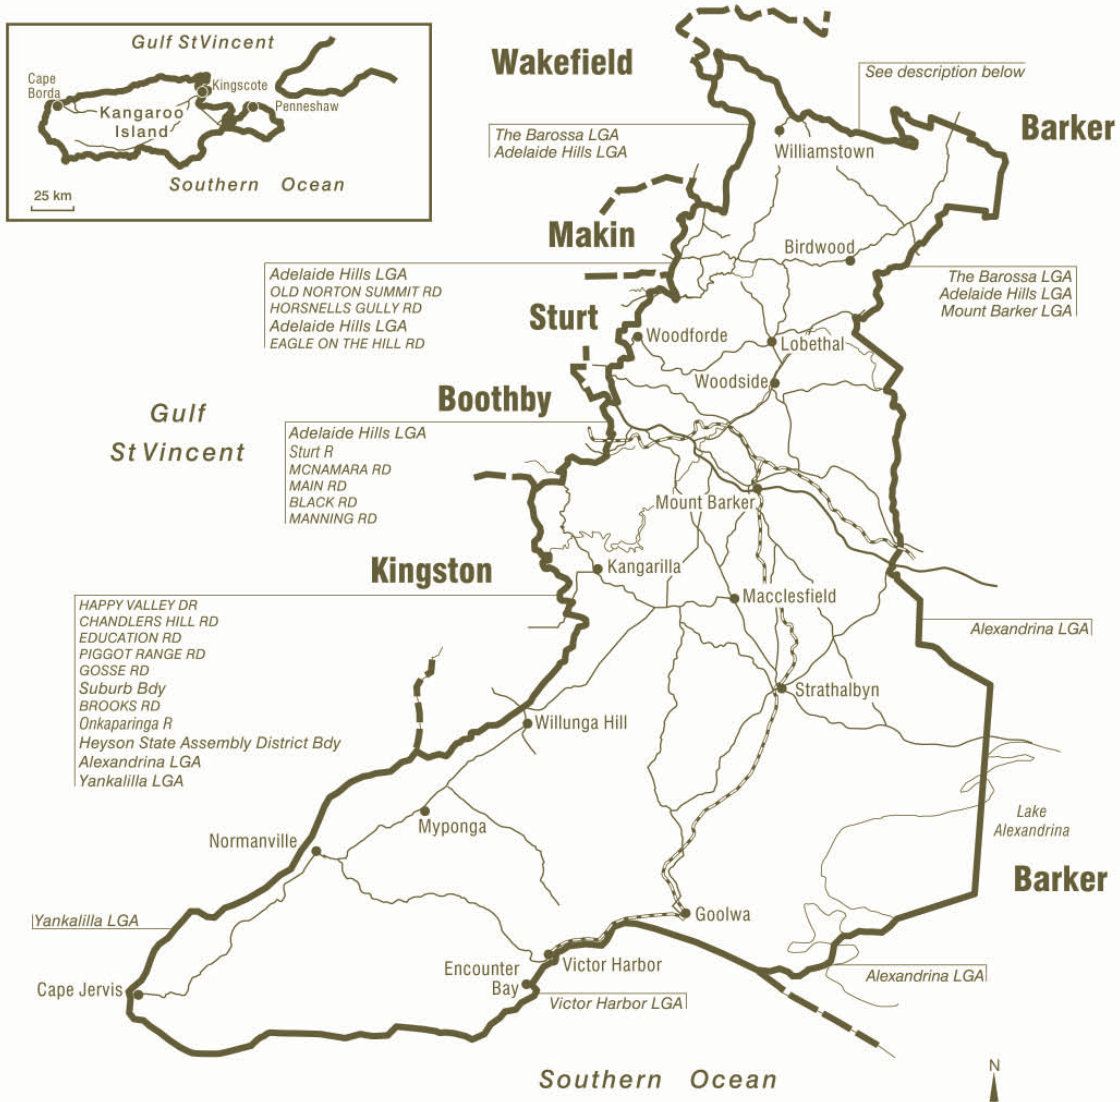

COMMONWEALTH ELECTORAL DIVISION OF

MAYO

Description: Cockatoo Ck, Allendale Rd, Balmoral Rd, Williamstown Rd, CCD 4031210 Bdy, CCD 4031205 Bdy, Springton Rd, Williamstown Springton Rd, High Eden Rd, Boehms Springs Rd, Craneford Rd, Vigars Rd, Shearers Rd, Springton Jutland Rd

- Divisional boundary
- Adjoining Divisional boundary
- Division area 9,190 sq km
- Railway line

Note:
Federal redistribution finalised in January 2004.
Local Government Area (LGA) descriptions are current at November 2002