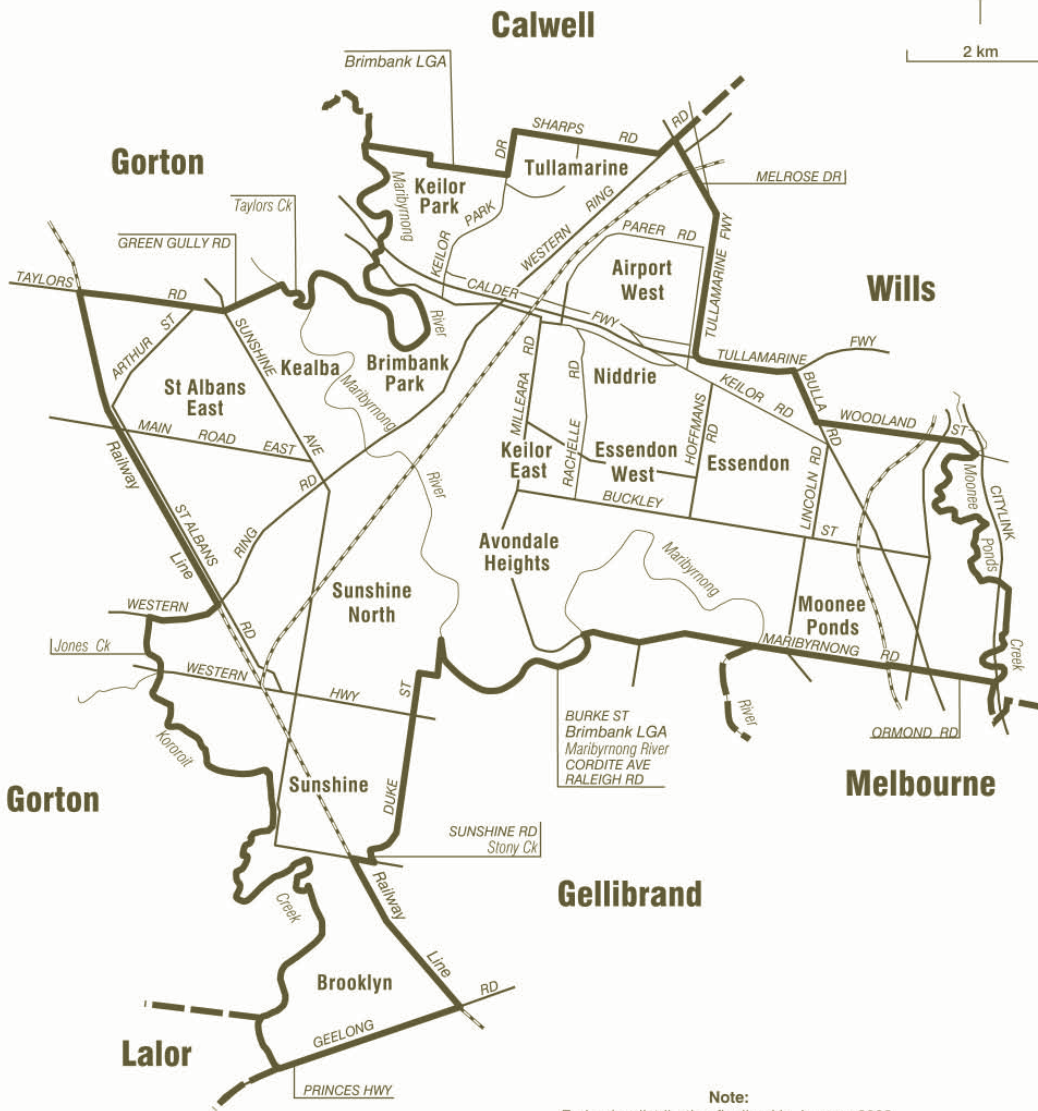

COMMONWEALTH ELECTORAL DIVISION OF **MARIBYRNONG**

Note:
Federal redistribution finalised in January 2003.
Local Government Area (LGA) descriptions are current at November 2002

- Divisional boundary
- Adjoining Divisional boundary
- Division area 71 sq km
- Railway line