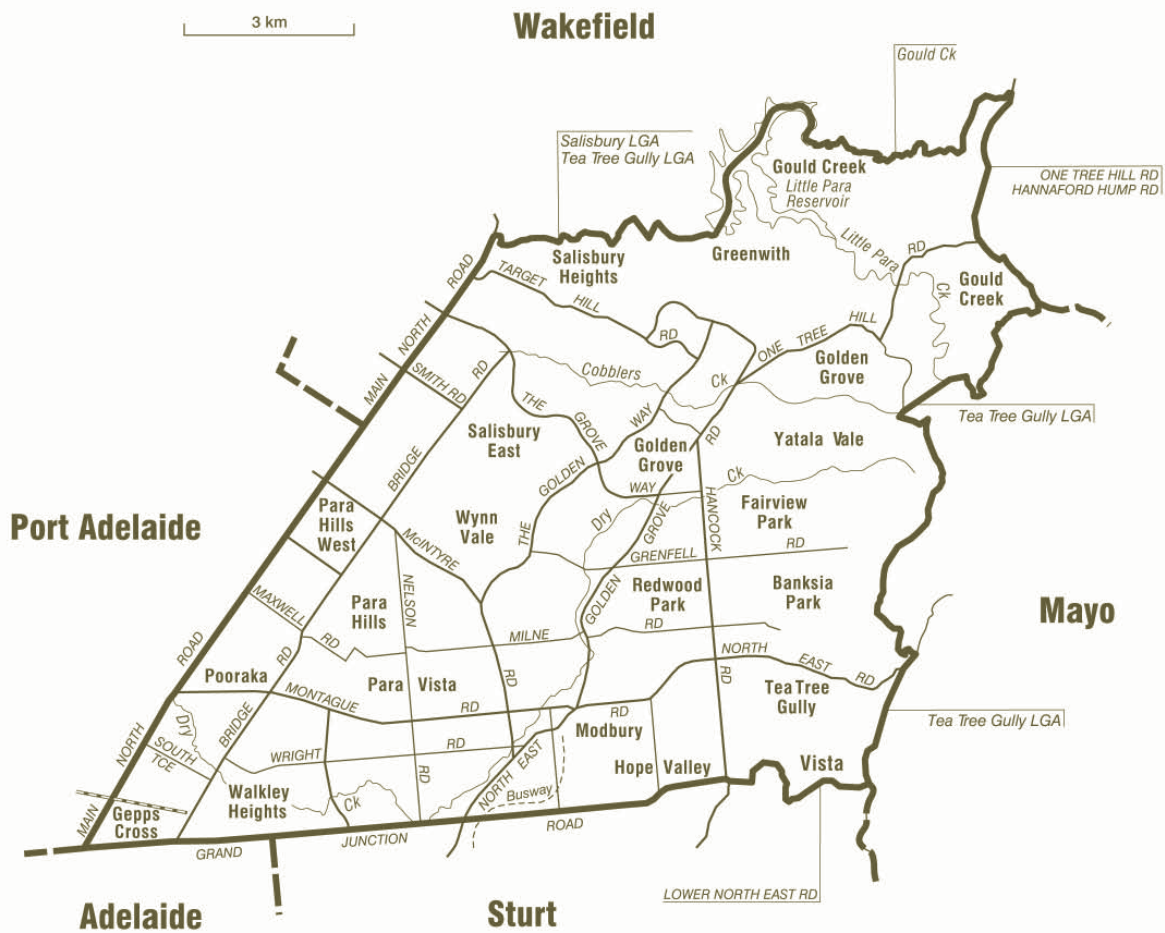

COMMONWEALTH ELECTORAL DIVISION OF

MAKIN

- Divisional boundary
- Adjoining Divisional boundary
- Division area **115 sq km**
- Railway line

Note:
Federal redistribution finalised in January 2004.
Local Government Area (LGA) descriptions are current at November 2002