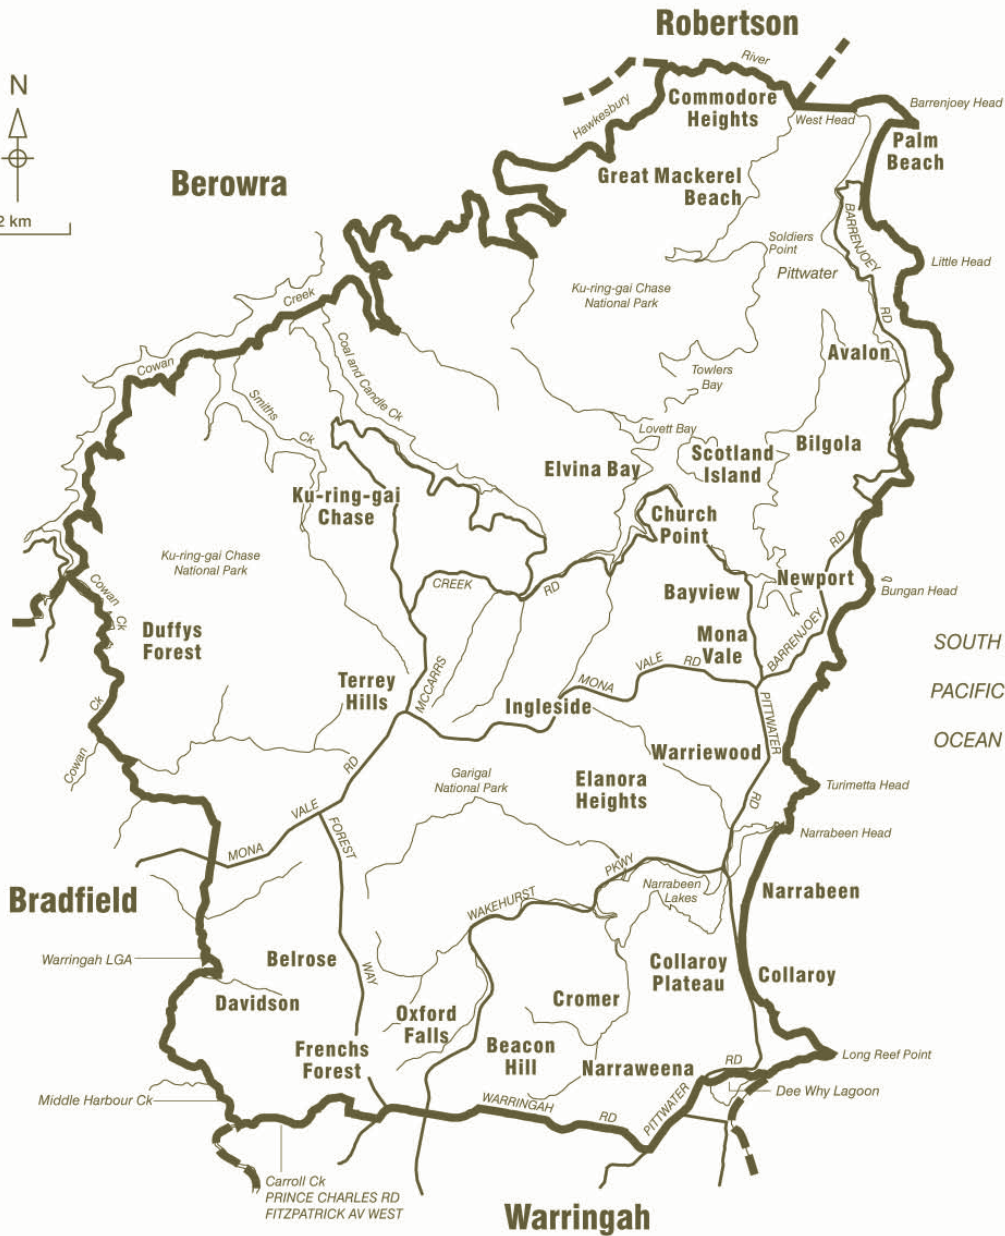

COMMONWEALTH ELECTORAL DIVISION OF **MACKELLAR**

Divisional boundary **————**
 Adjoining divisional boundary **- - - -**
 Division area **229 sq km**

2000