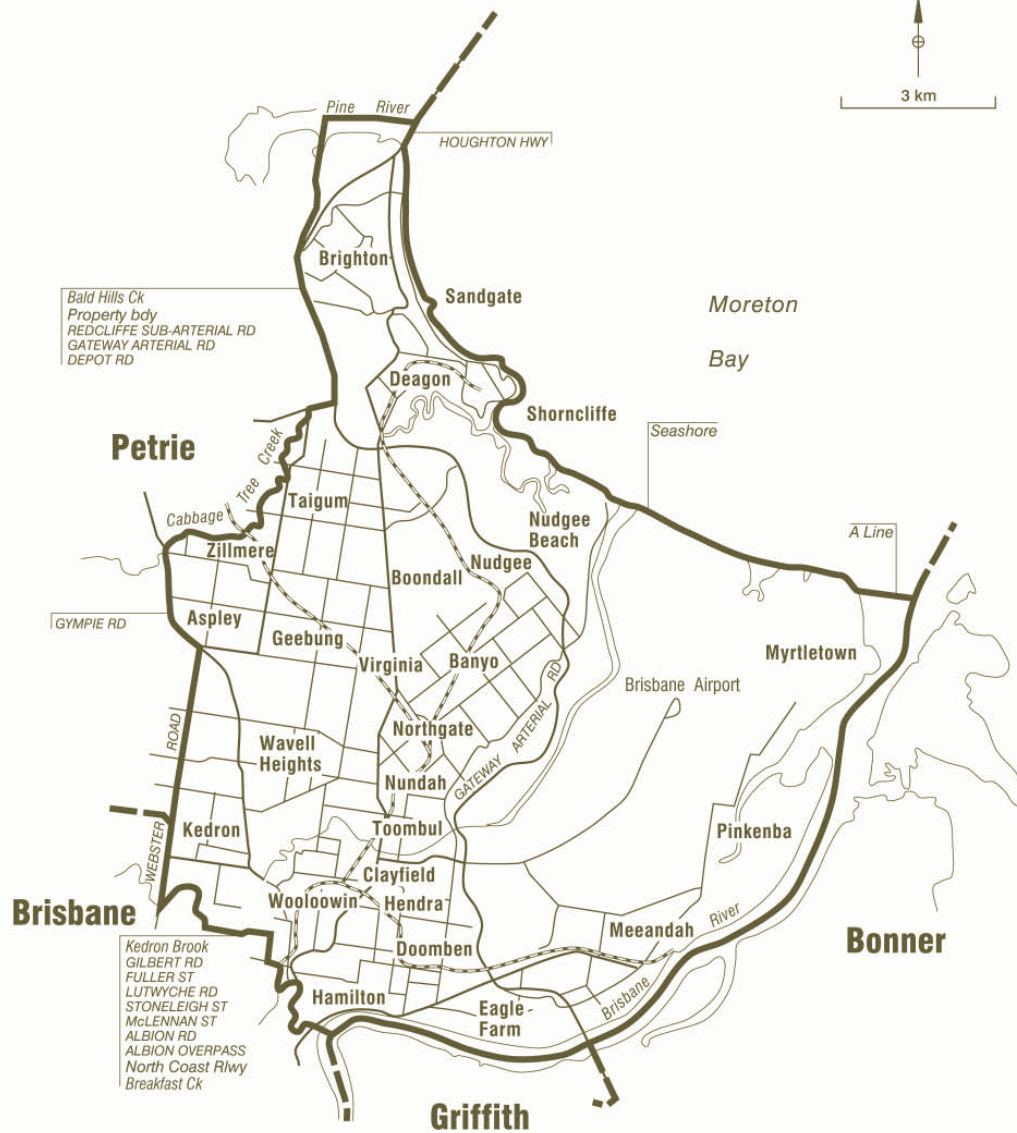

COMMONWEALTH ELECTORAL DIVISION OF **LILLEY**

Divisional boundary 
Adjoining Divisional boundary 
Division area **142 sq km**
Railway line 

Note:
Federal redistribution finalised in December 2003.
Local Government Area (LGA) descriptions are current
at November 2002