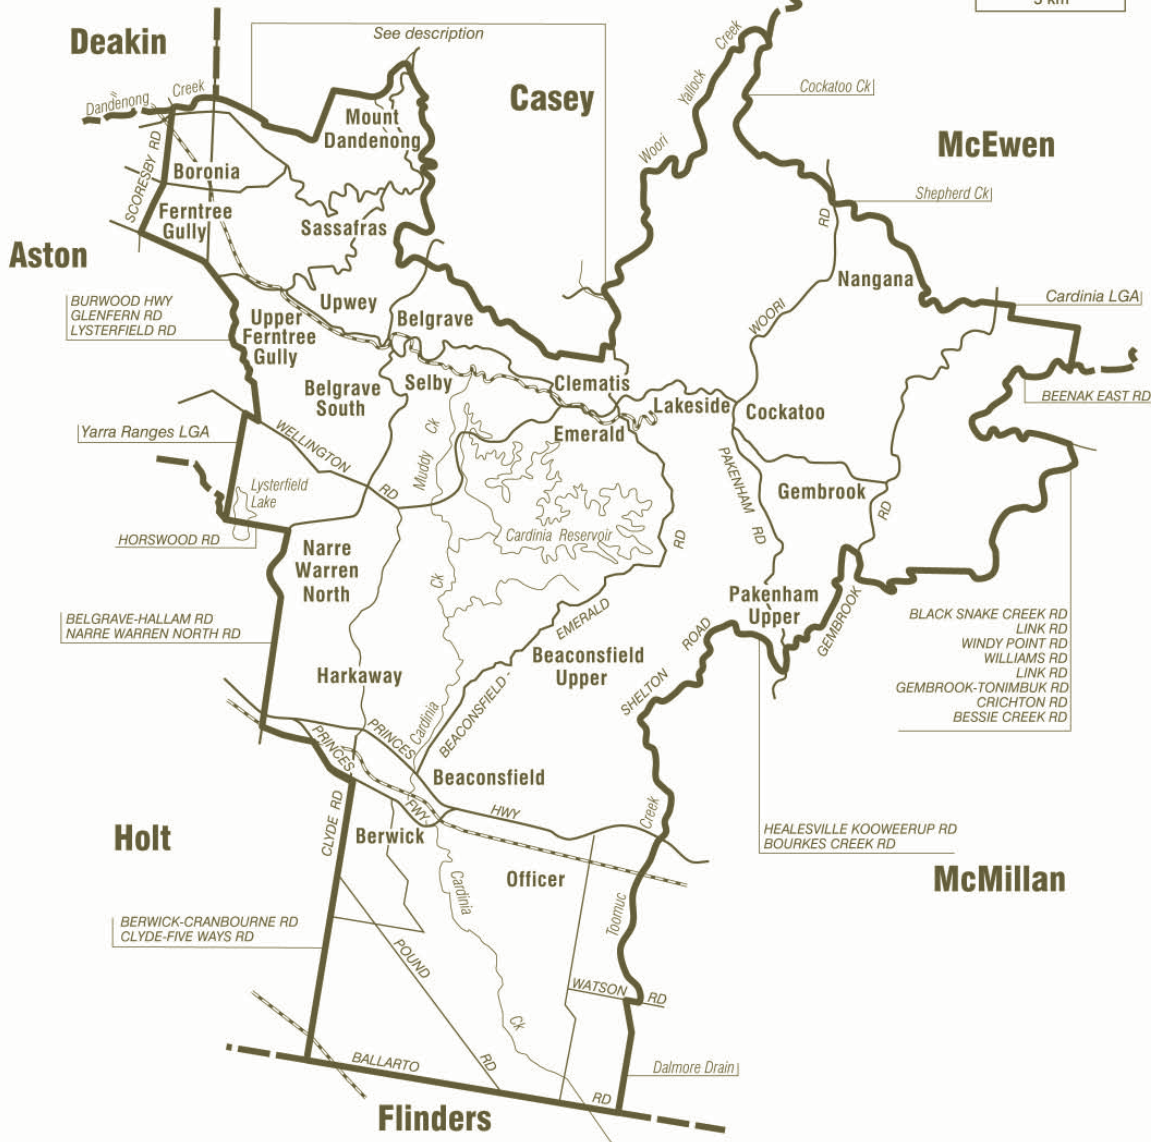

COMMONWEALTH ELECTORAL DIVISION OF LA TROBE

Description: Knox LGA, Liverpool Rd, Pavitt La, Sheffield Rd, Glasgow Rd, Glasgow Trk, Ridge Rd, Falls Rd, The Georgian Rd, Olinda-Monbulk Rd, Perrins Ck, Sassafra Ck, Nobles La, Sherbrooke Rd, Sherbrooke Lodge Rd, Sherbrooke Rd, Kallista-Emerald Rd, Grantulla Rd, Ridge Rd, Menzies Ck, Kallista-Emerald Rd, Emerald-Monbulk Rd, Old Emerald Rd

- Divisional boundary
- Adjoining Divisional boundary
- Division area 588 sq km
- Railway line

Note:
Federal redistribution finalised in January 2003.
Local Government Area (LGA) descriptions are current at November 2002