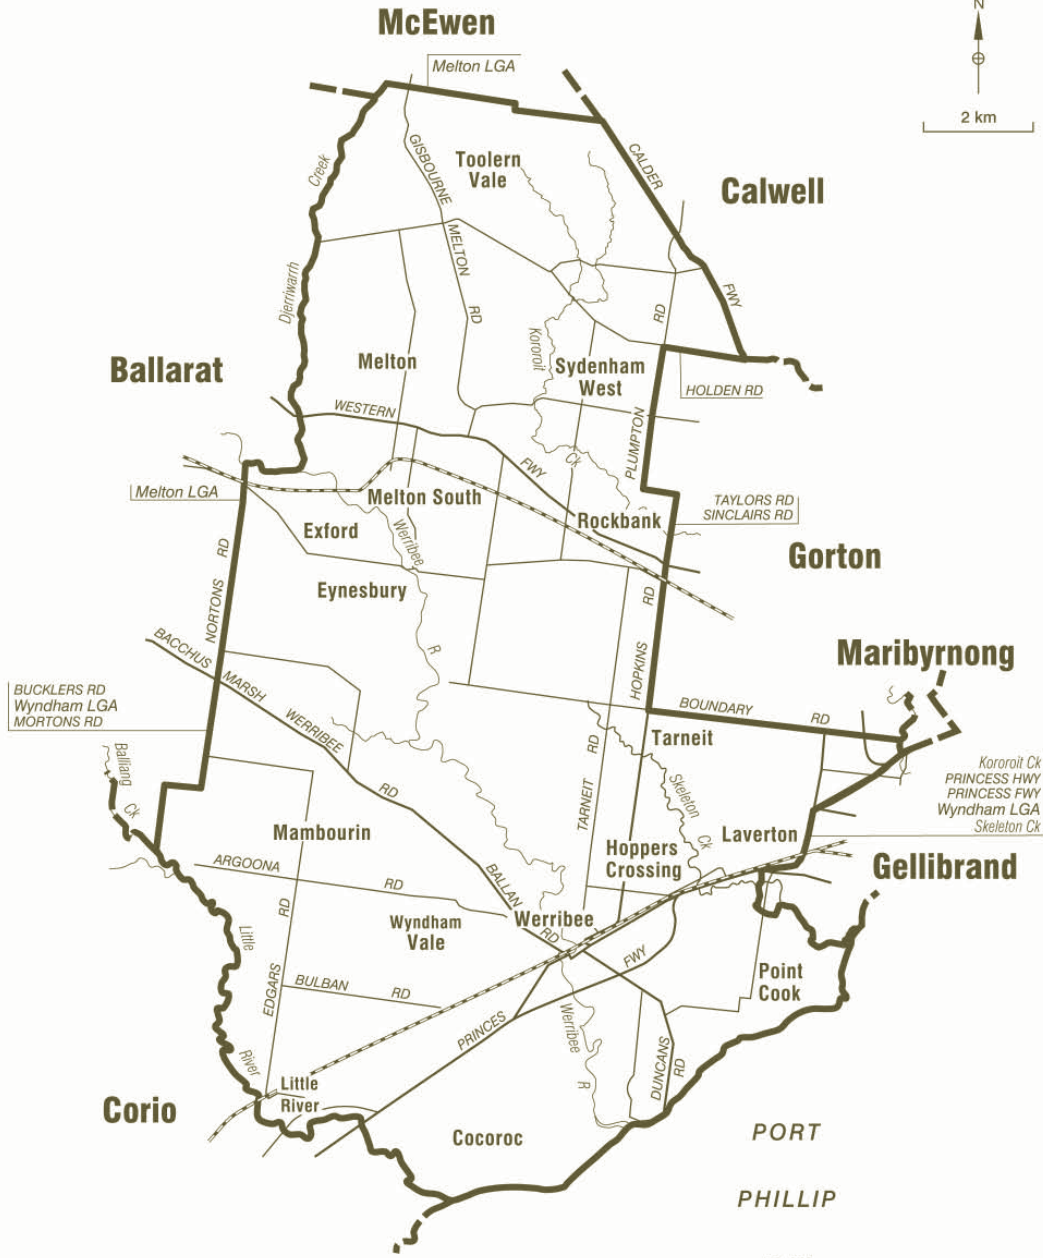

COMMONWEALTH ELECTORAL DIVISION OF **LALOR**

Divisional boundary 
 Adjoining Divisional boundary 
 Division area 991 sq km
 Railway line 

BAY
Note:
 Federal redistribution finalised in January 2003.
 Local Government Area (LGA) descriptions are current at November 2002