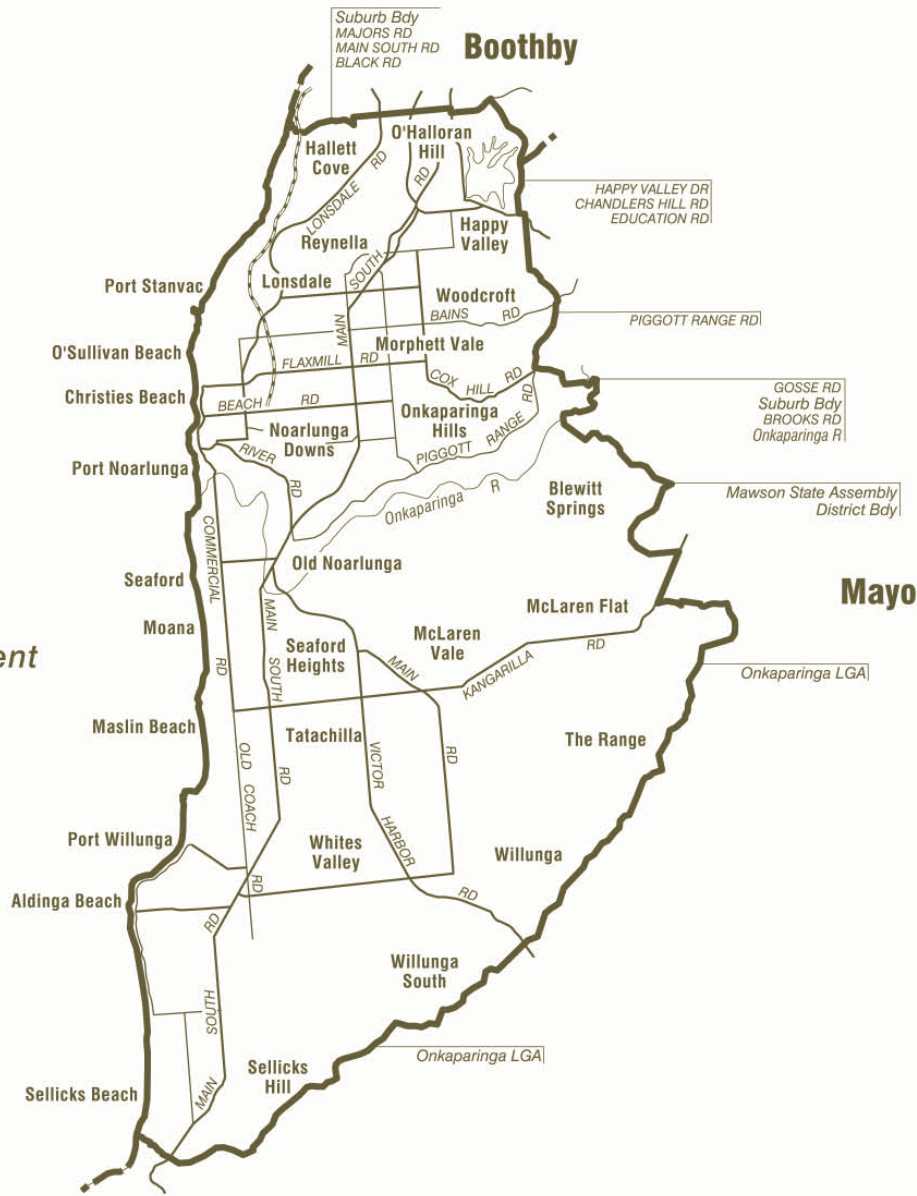

COMMONWEALTH ELECTORAL DIVISION OF KINGSTON

Divisional boundary
 Adjoining Divisional boundary
 Division area **377 sq km**
 Railway line

Note:
 Federal redistribution finalised in January 2004.
 Local Government Area (LGA) descriptions are current at November 2002