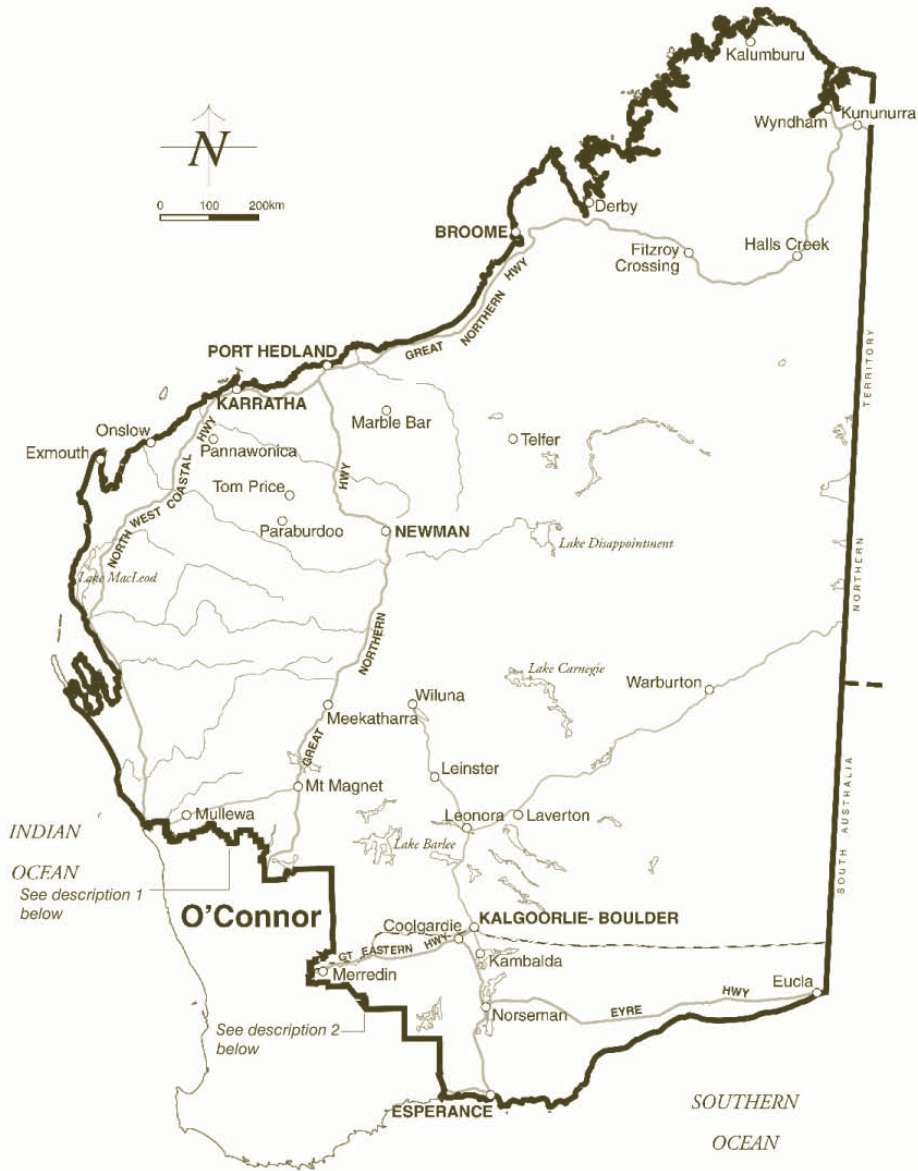

COMMONWEALTH ELECTORAL DIVISION OF KALGOORLIE

- Divisional boundary
- Adjoining divisional boundary
- Division area 2,295,354 sq km
- Railway line

Description 1: Chapman Valley LGA, Mullewa LGA, Yalgoo LGA, Sandstone LGA

Description 2: Merredin LGA, Yilgarn LGA, Dundas LGA, Esperance LGA, Westonia LGA