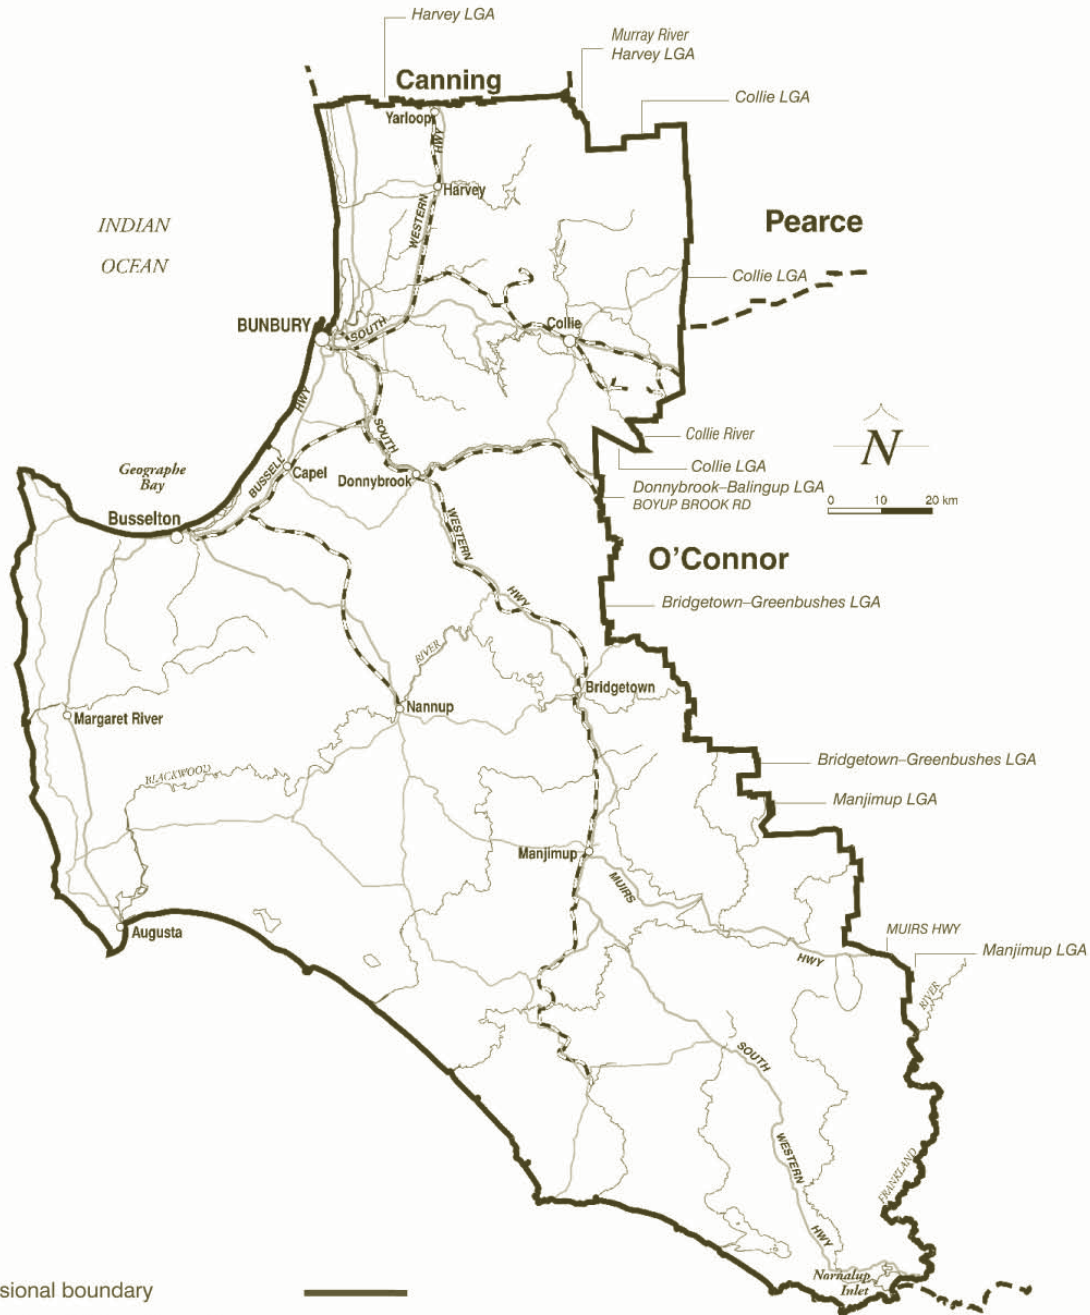

COMMONWEALTH ELECTORAL DIVISION OF **FORREST**

- Divisional boundary
- Adjoining divisional boundary
- Division area 21,143 sq km
- Railway line

SINCLAIR KNIGHT MERZ