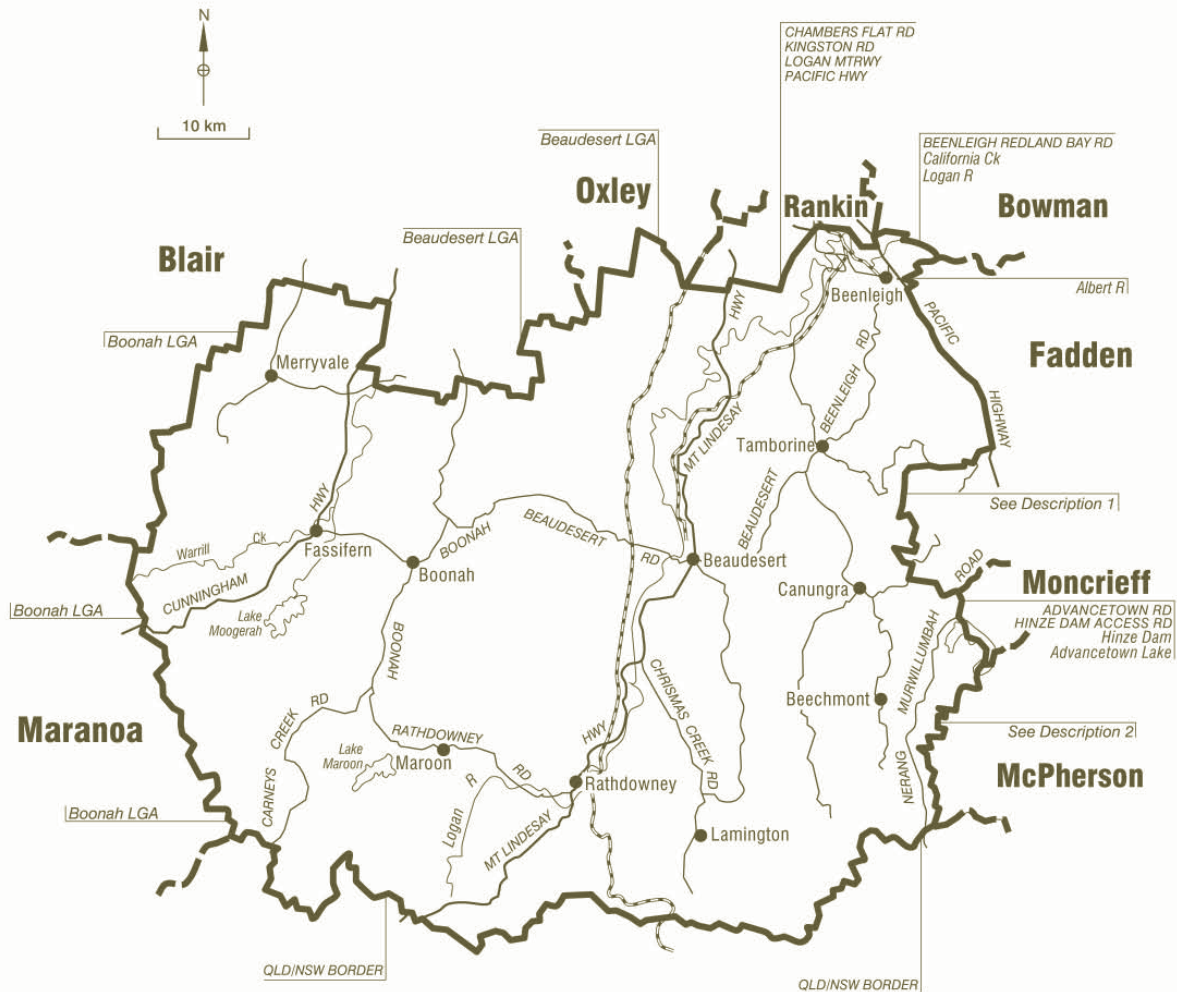

# COMMONWEALTH ELECTORAL DIVISION OF **FORDE**

**Description 1:** Coomera R, Property Bdys, A line, Property Bdys, Tamborine - Oxenford Rd, Wongawallan Ck, Tamborine Ck, Beaudesert LGA, Property Bdys, Beechmont Rd

**Description 2:** Little Nerang Ck, Gilston Parish Bdy, Range Rd, A Line, Property Bdys, Waterfall Ck, Property Bdys, A Line, Property Bdy, A Line

- Divisional boundary
- Adjoining Divisional boundary
- Division area 5,202 sq km
- Railway line

**Note:**  
Federal redistribution finalised in December 2003.  
Local Government Area (LGA) descriptions are current at November 2002