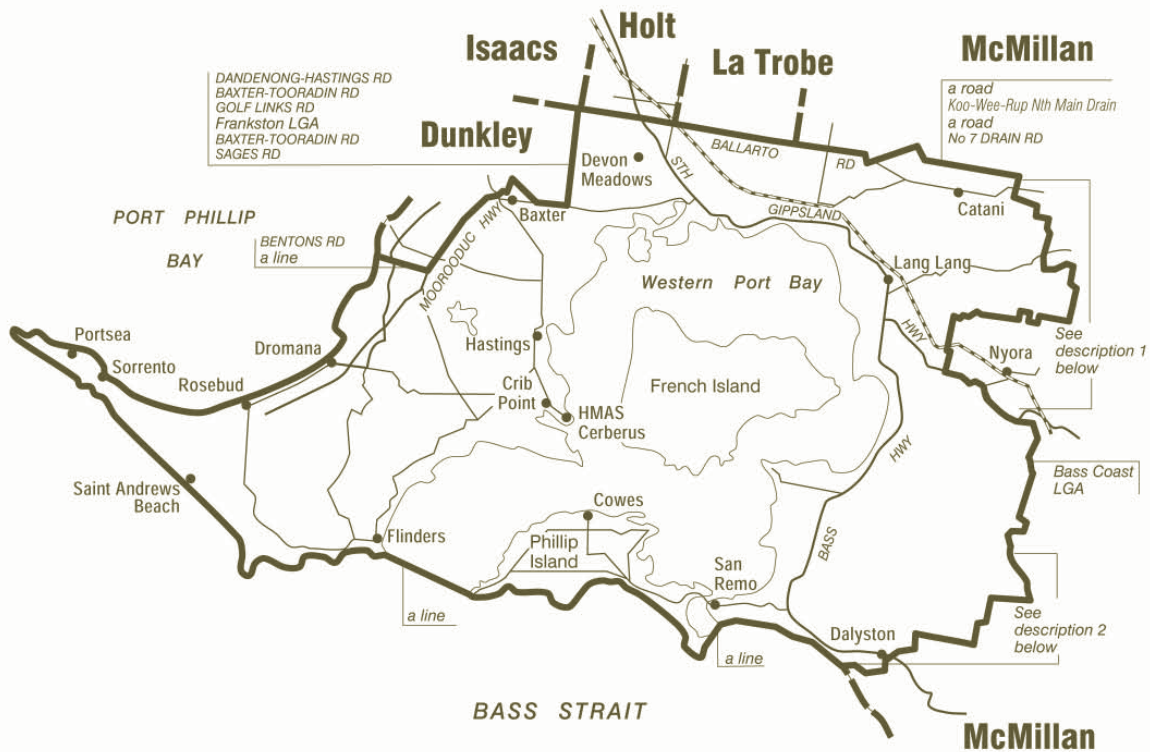

COMMONWEALTH ELECTORAL DIVISION OF FLINDERS

Note:

Federal redistribution finalised in January 2003.

Local Government Area (LGA) descriptions are current at November 2002

Description 1: Little Rd, McColls Rd, Bridge Rd, North Yannathan Rd, Cardinia LGA, Hook Rd, Anthony's Rd, Cochranes Rd, Cardinia LGA, Camms Rd, McDonalds Rd, Cardinia LGA, railway line, Cardinia LGA, South Gippsland Hwy
Description 2: Sheepways Rd, Bena-Kongwak Rd, Korumburra-Wonthaggi Rd, West Creek Rd, Loch-Wonthaggi Rd, Powlett River

- Divisional boundary
- Adjoining Divisional boundary
- Division area 1,955 sq km
- Railway line