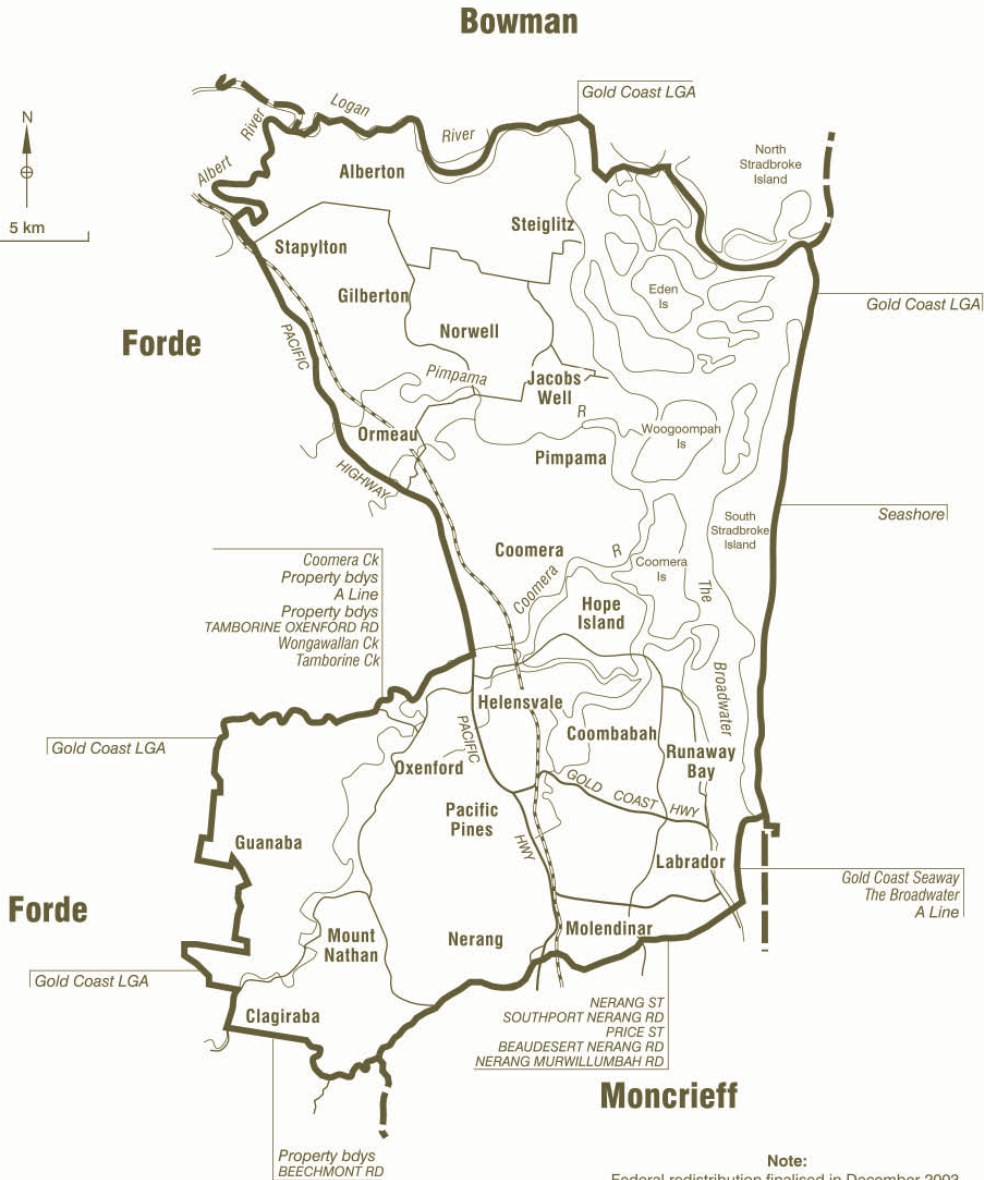

COMMONWEALTH ELECTORAL DIVISION OF **FADDEN**

- Divisional boundary
- Adjoining Divisional boundary
- Division area 524 sq km
- Railway line

Note:
Federal redistribution finalised in December 2003.
Local Government Area (LGA) descriptions are current at November 2002