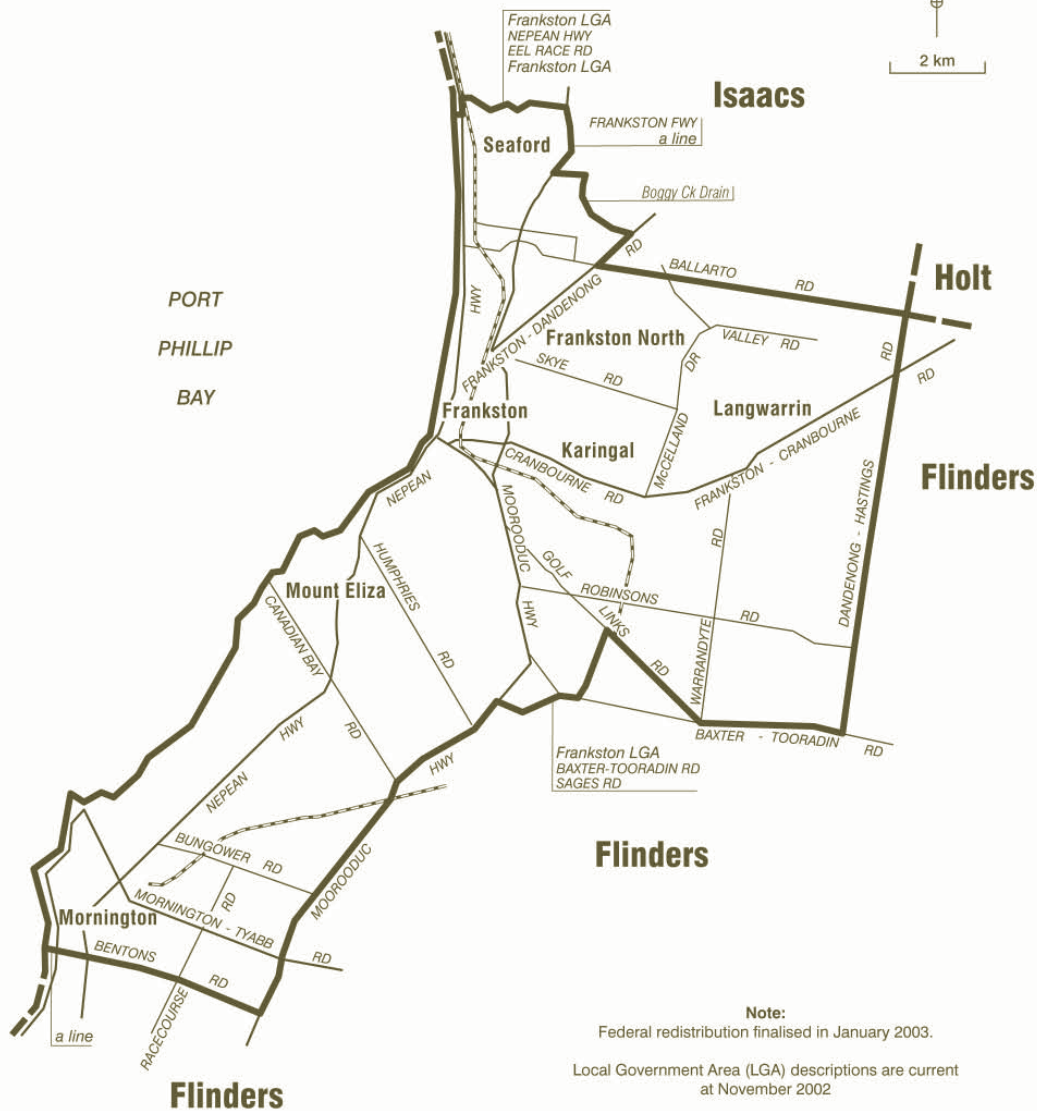

COMMONWEALTH ELECTORAL DIVISION OF **DUNKLEY**

Note:
Federal redistribution finalised in January 2003.
Local Government Area (LGA) descriptions are current at November 2002

- Divisional boundary
- Adjoining Divisional boundary
- Division area 138 sq km
- Railway line