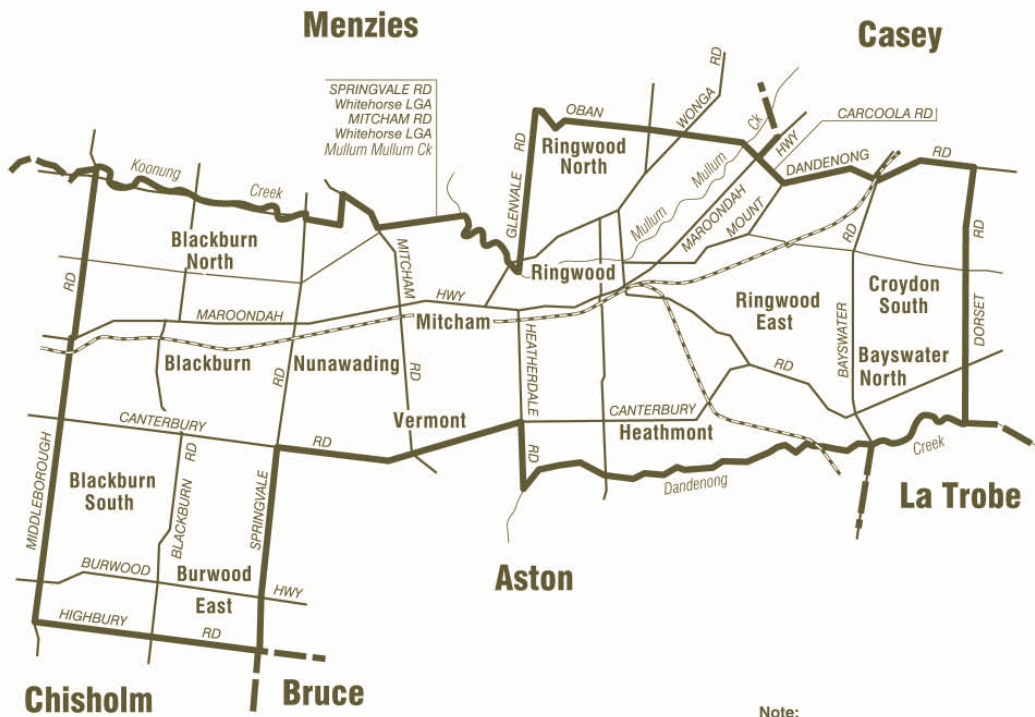

COMMONWEALTH ELECTORAL DIVISION OF

DEAKIN

Note:
Federal redistribution finalised in January 2003.
Local Government Area (LGA) descriptions are current at November 2002

- Divisional boundary
- Adjoining Divisional boundary
- Division area 61 sq km
- Railway line