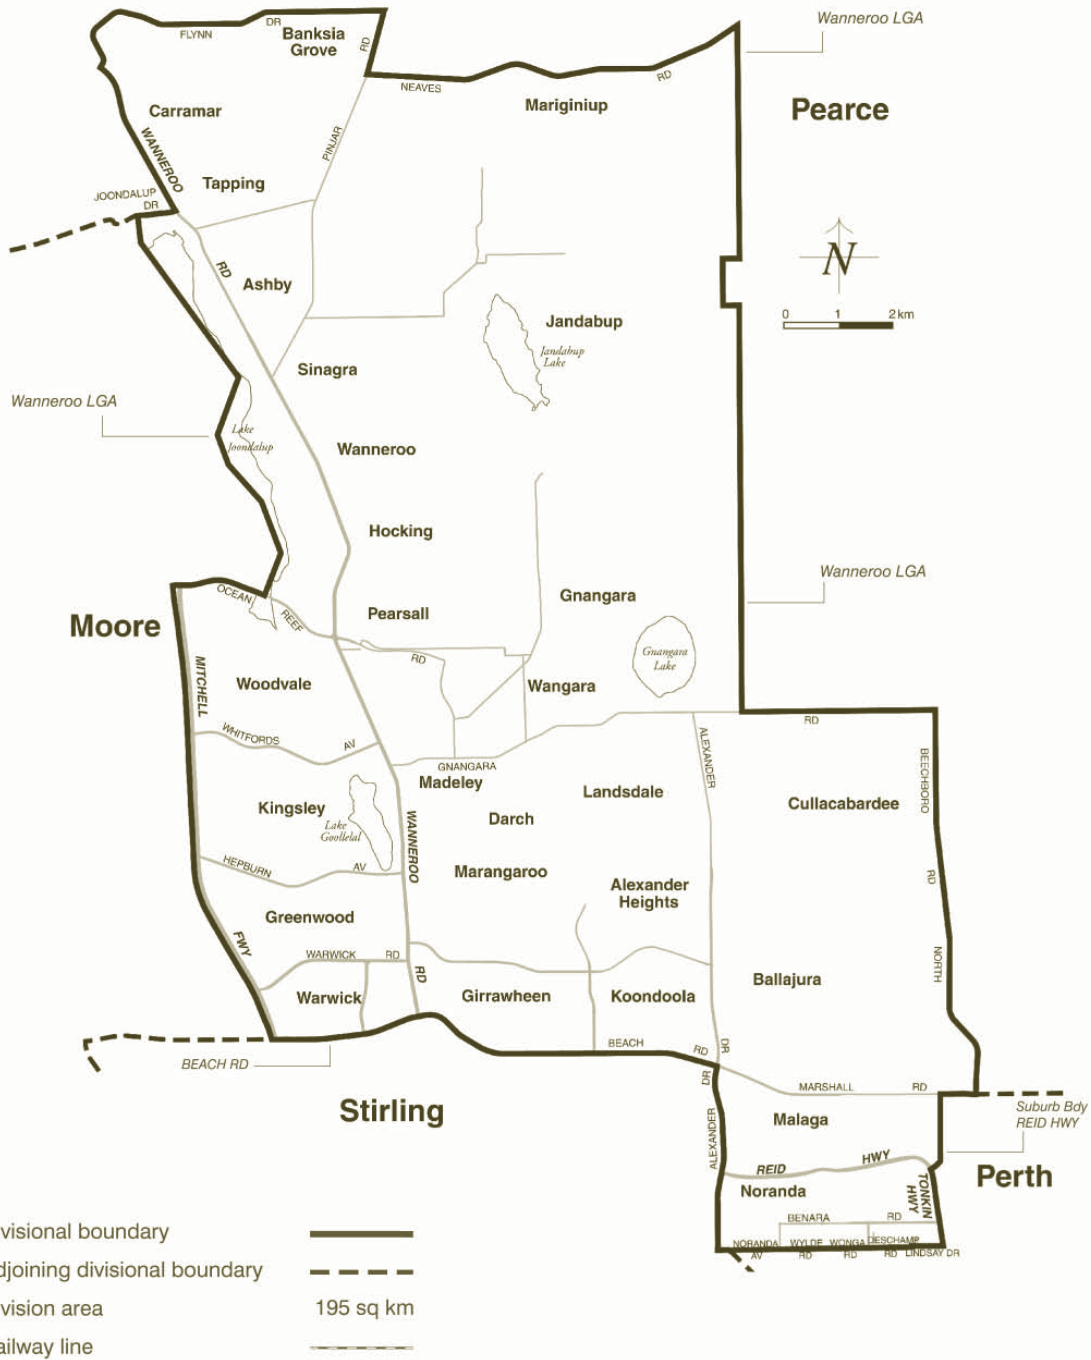

COMMONWEALTH ELECTORAL DIVISION OF **COWAN**

SINCLAIR KNIGHT MERZ