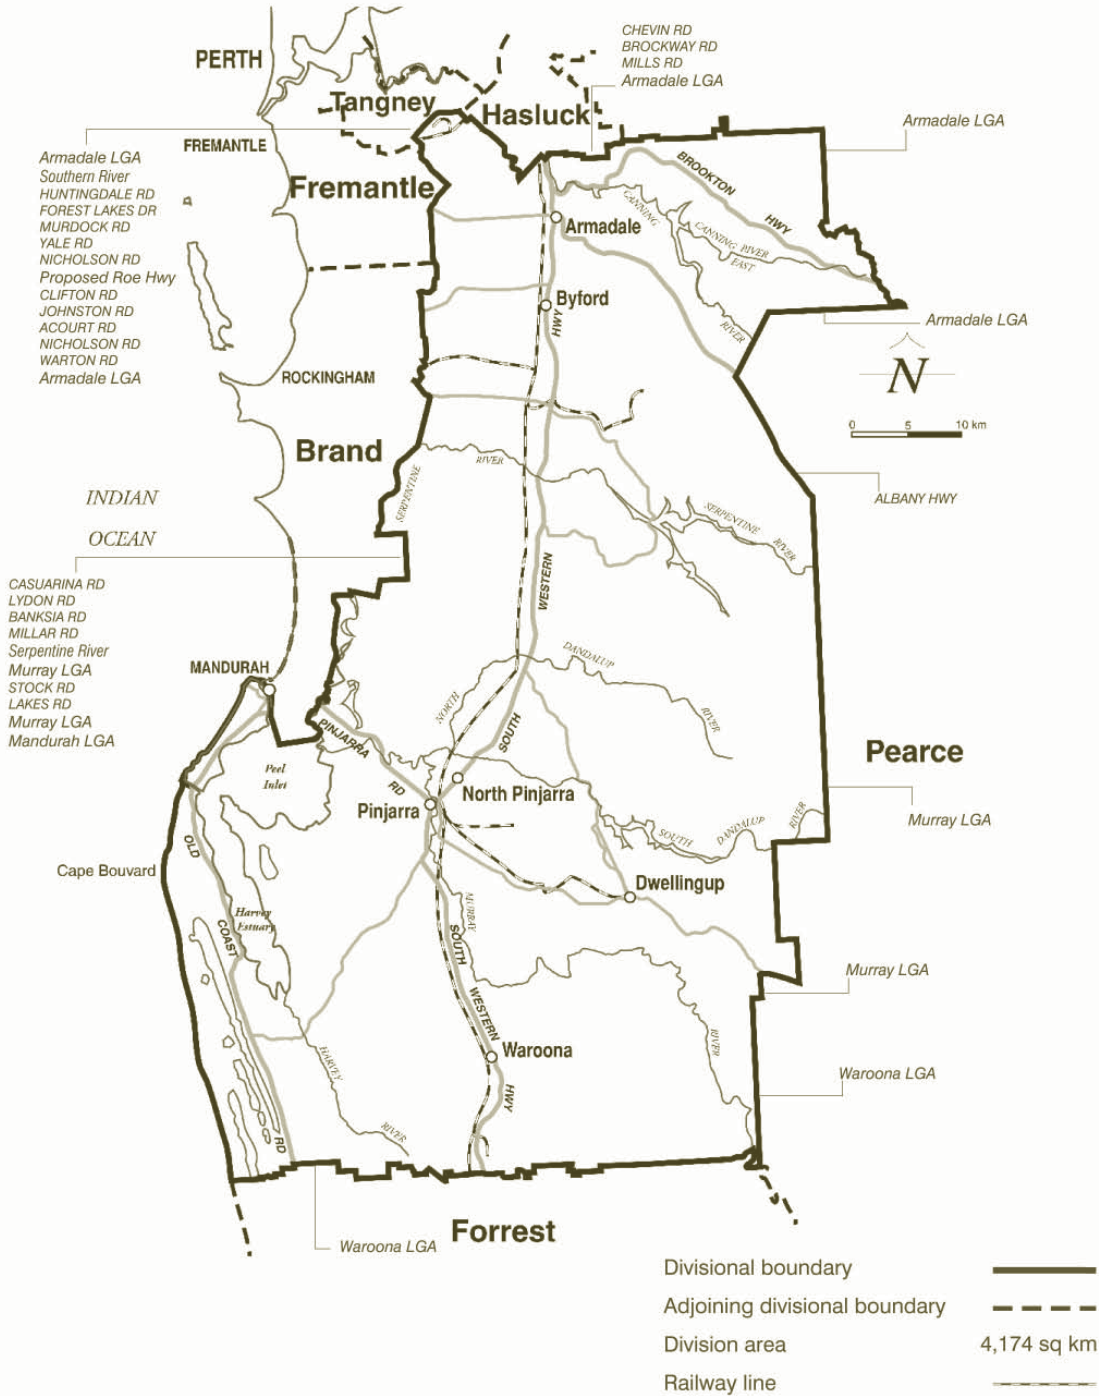

COMMONWEALTH ELECTORAL DIVISION OF
CANNING