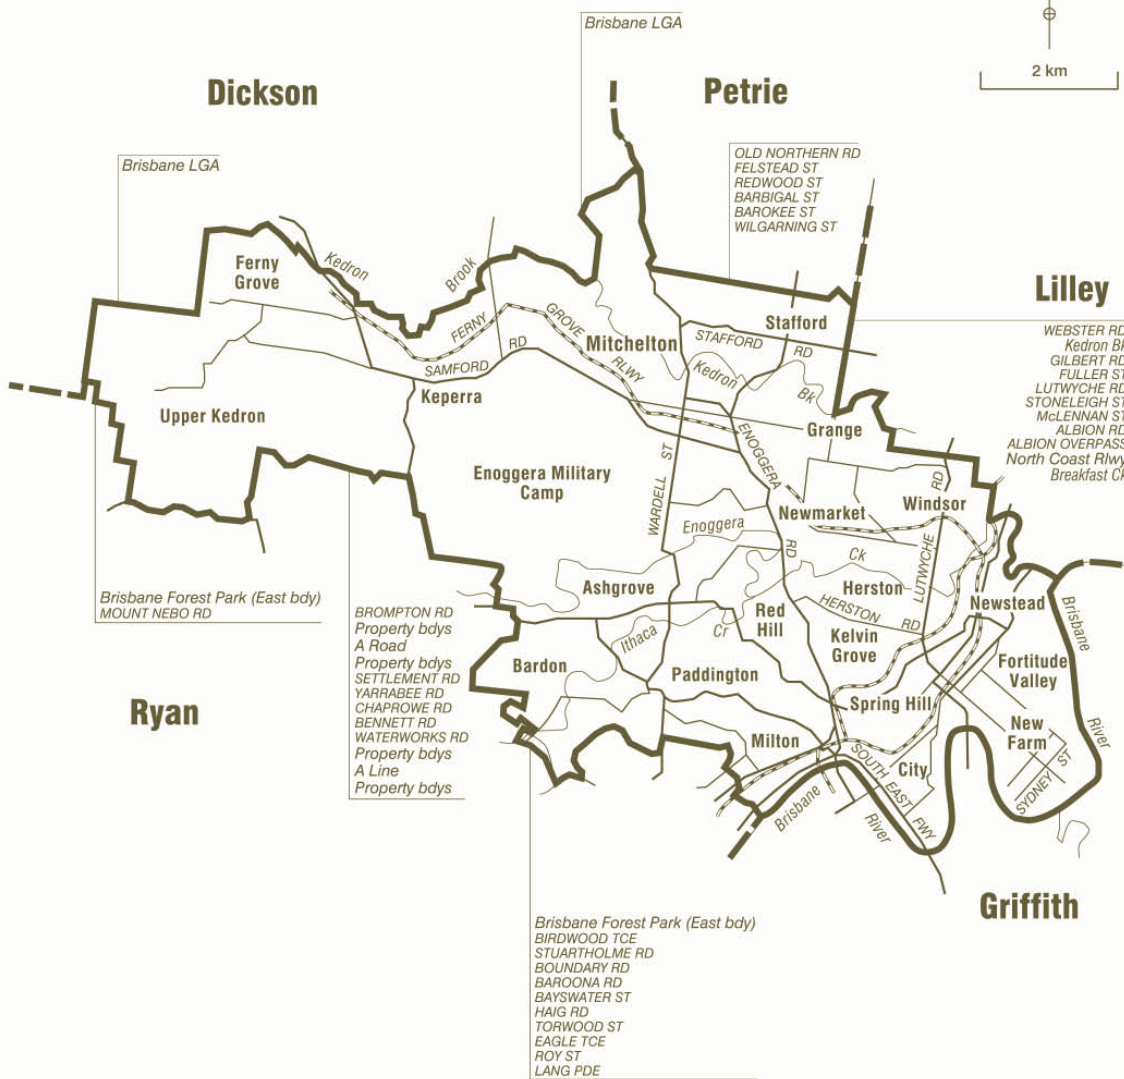

COMMONWEALTH ELECTORAL DIVISION OF **BRISBANE**

- Divisional boundary
- Adjoining Divisional boundary
- Division area **77 sq km**
- Railway line

Note:
Federal redistribution finalised in December 2003.
Local Government Area (LGA) descriptions are current at November 2002