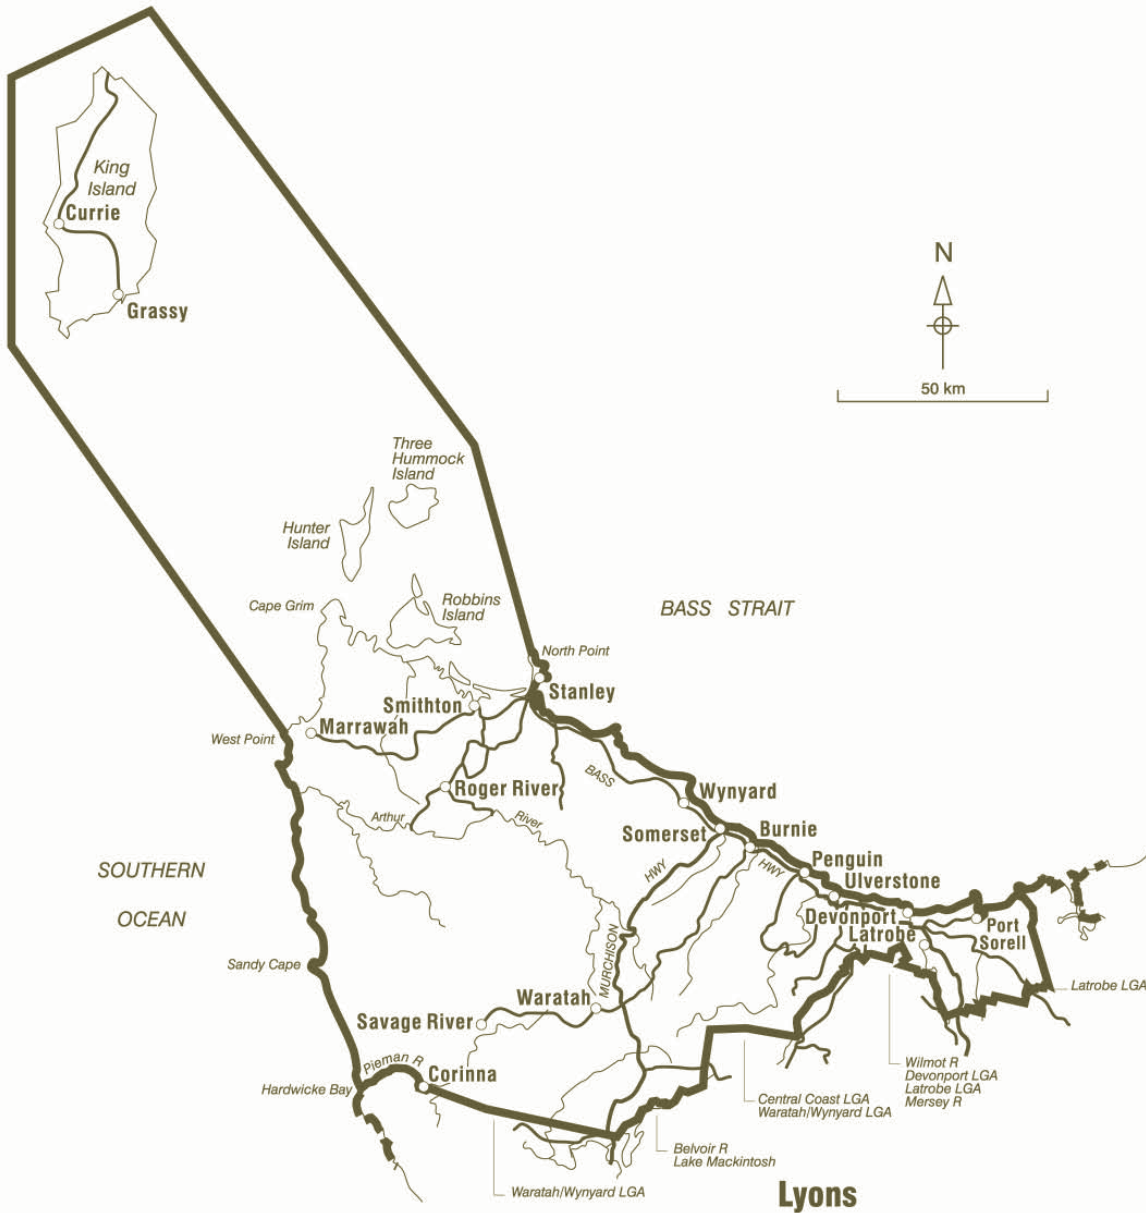

COMMONWEALTH ELECTORAL DIVISION OF
BRADDON

Divisional boundary **—————**
 Adjoining divisional boundary **- - - - -**
 Division area 11 760 sq km

2000