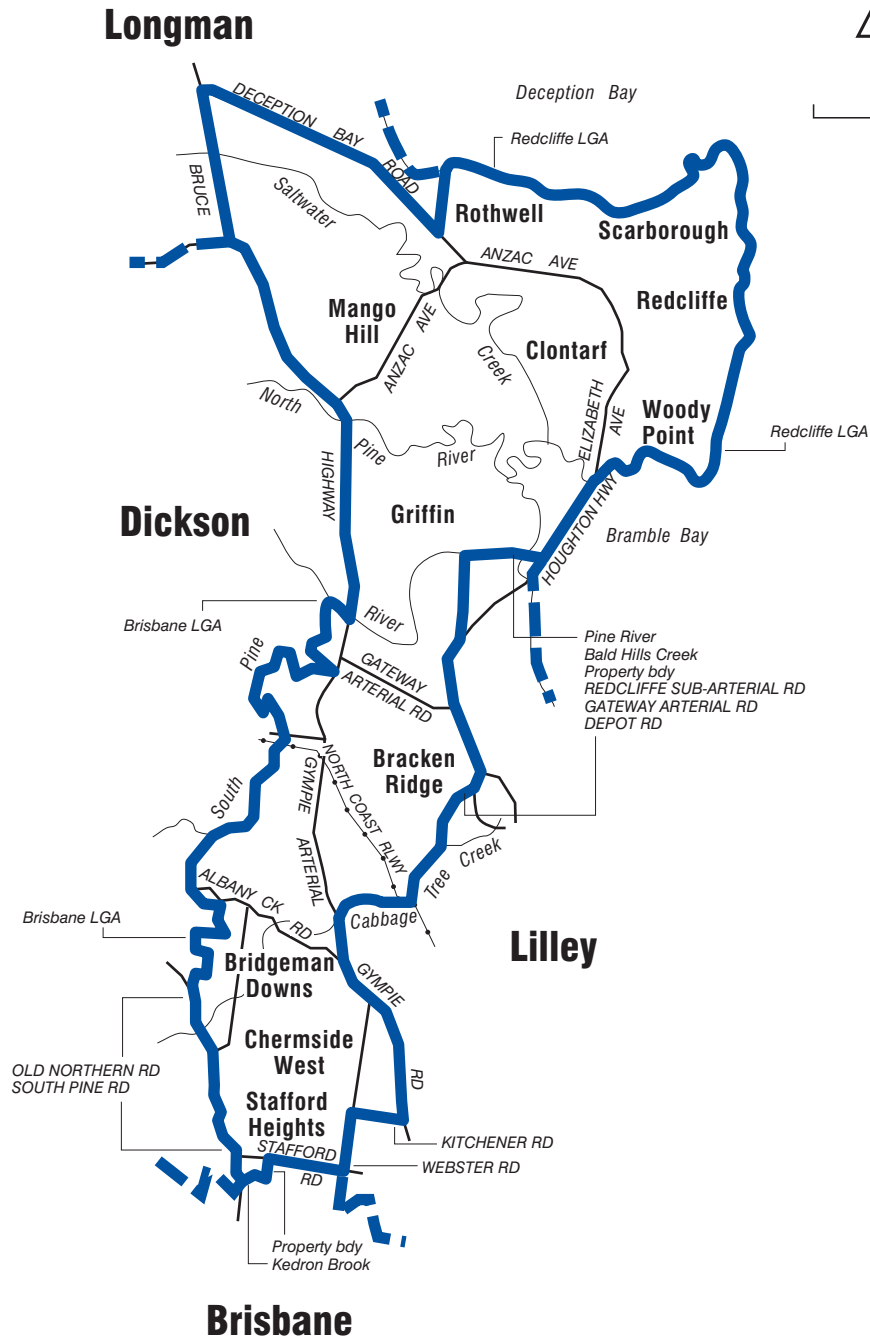

COMMONWEALTH ELECTORAL DIVISION OF **PETRIE**

5 km

Note: Federal Redistribution finalised in 1997.
Local Government Area descriptions are January 2001.

Divisional boundary	
Adjoining divisional boundary	
Division area	149 sq km

1998 **AEC**

Australian Electoral Commission