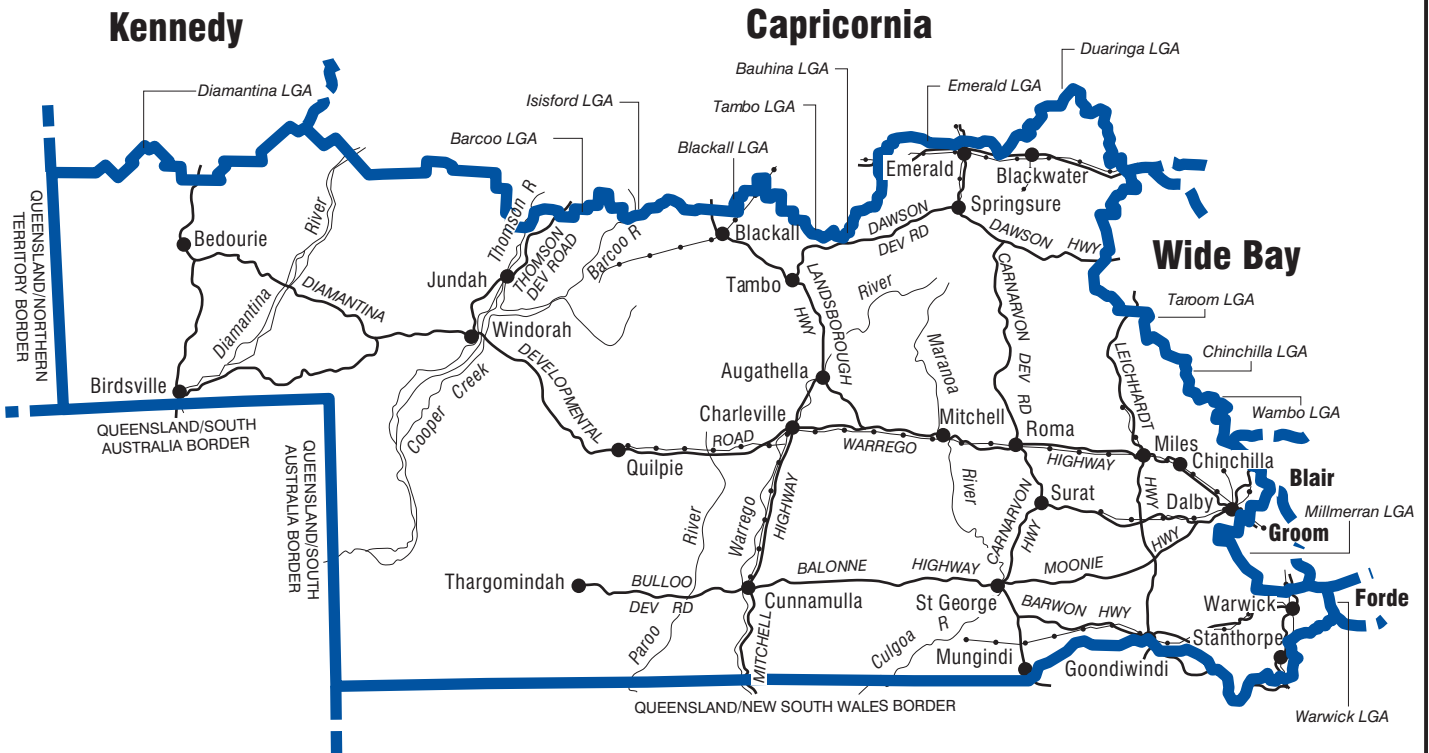

COMMONWEALTH ELECTORAL DIVISION OF **MARANOA**

150 km

Note: Federal Redistribution finalised in 1997.
Local Government Area descriptions are January 2001.

Divisional boundary	
Adjoining divisional boundary	
Division area	650504 sq km