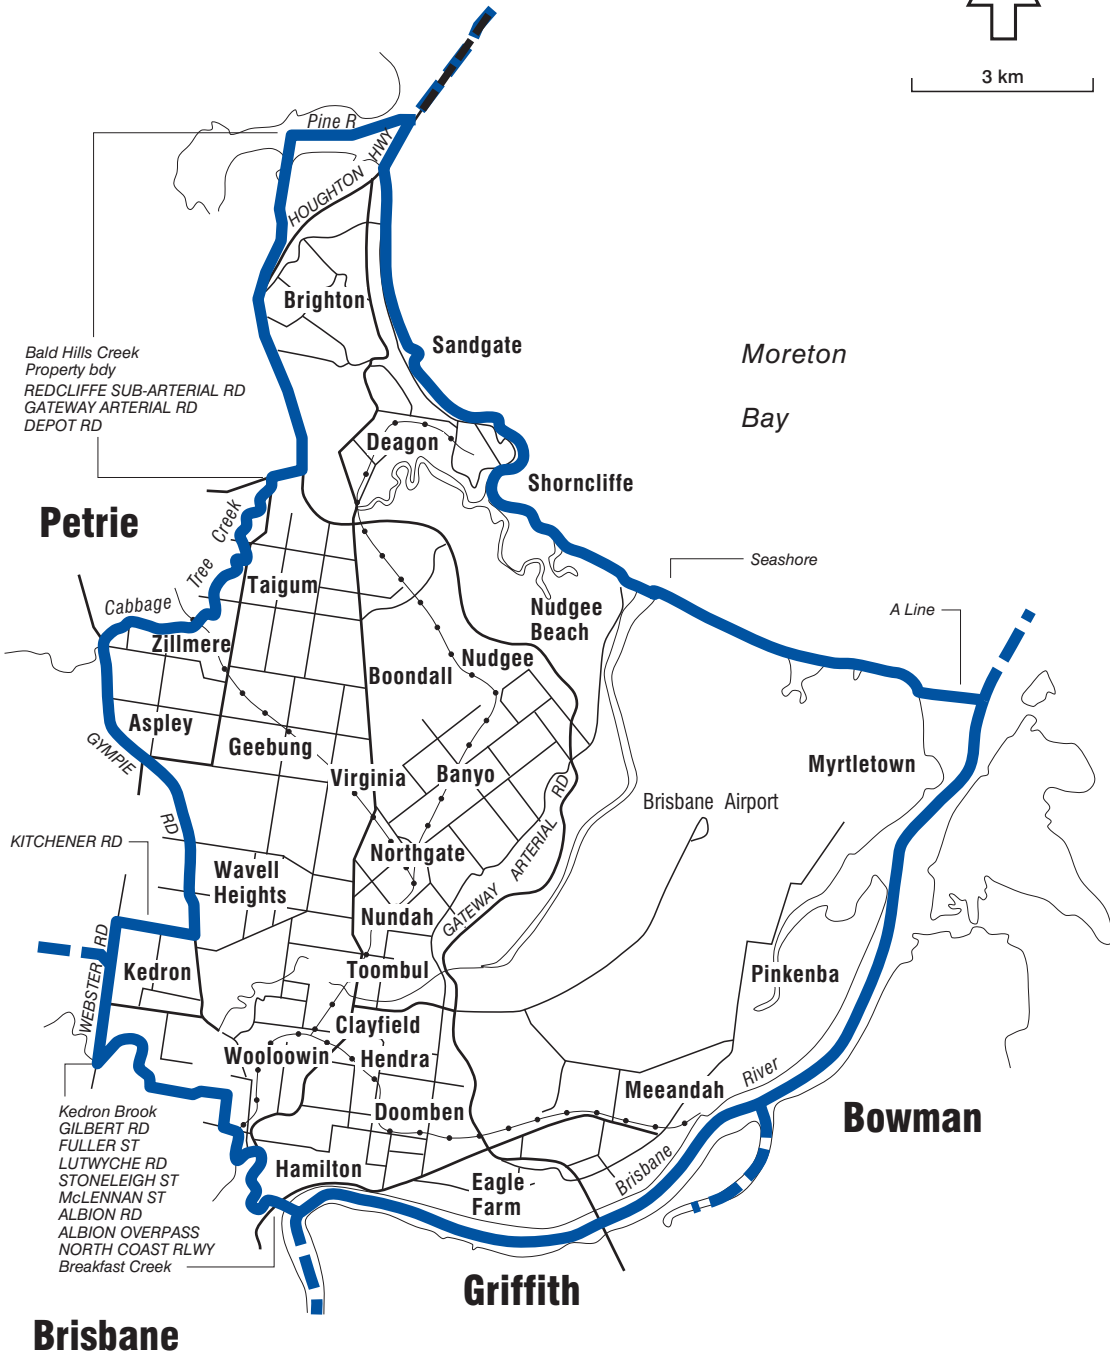

COMMONWEALTH ELECTORAL DIVISION OF **LILLEY**

3 km

Note: Federal Redistribution finalised in 1997.
Local Government Area descriptions are January 2001.

Divisional boundary	
Adjoining divisional boundary	
Division area	139 sq km