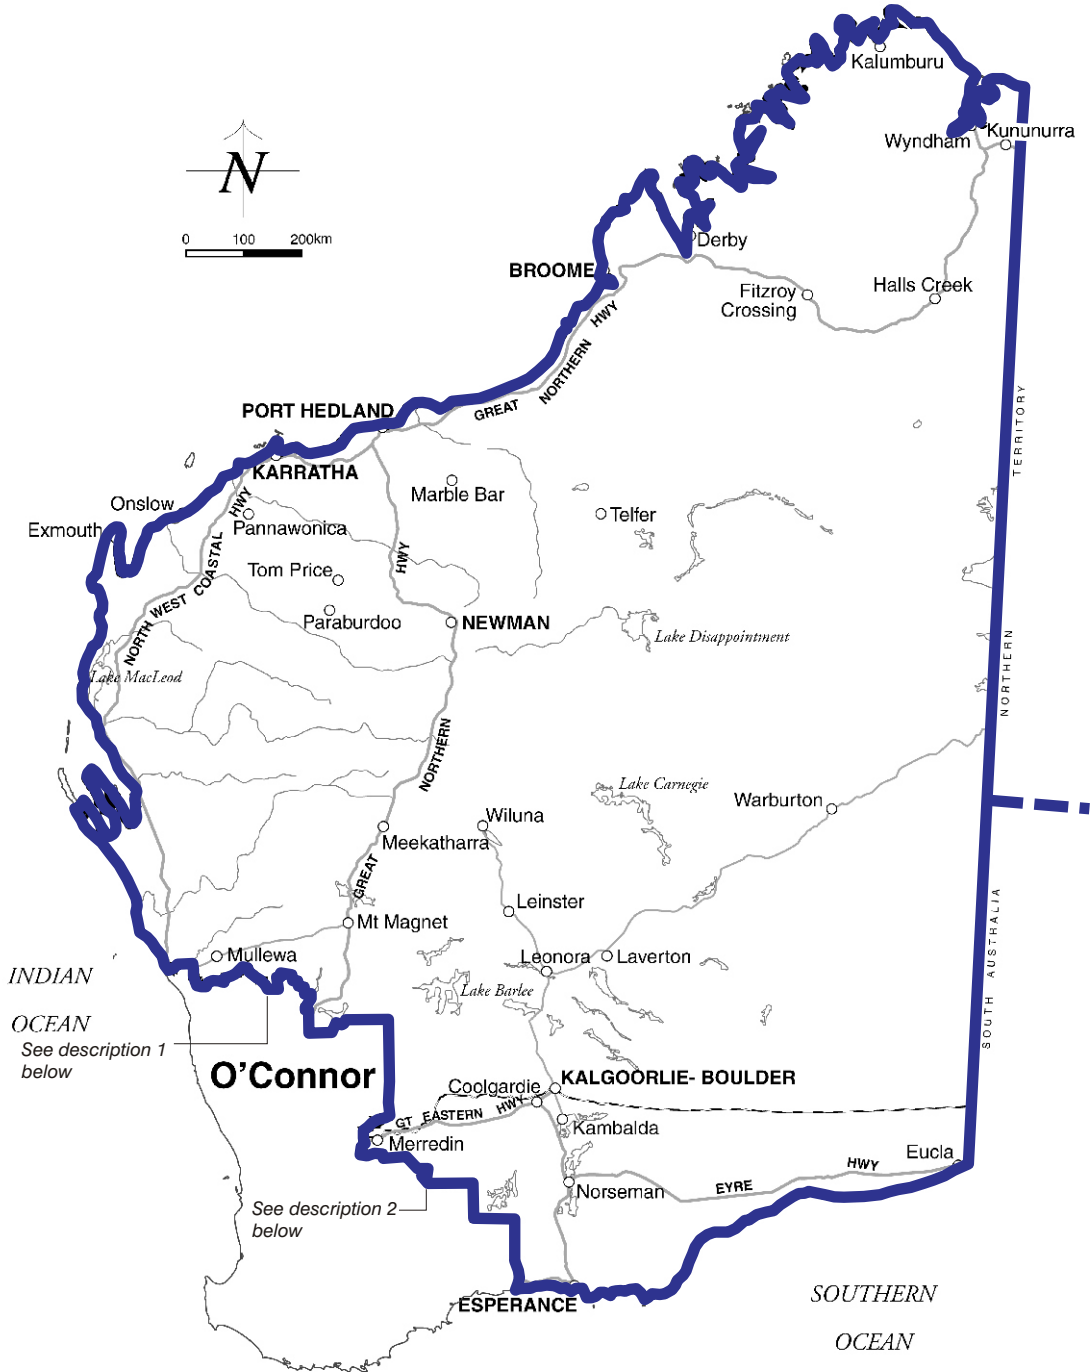

COMMONWEALTH ELECTORAL DIVISION OF **KALGOORLIE**

- Divisional boundary
- Adjoining divisional boundary
- Division area 2,295,354 sq km
- Railway line

Description 1: Chapman Valley LGA, Mullewa LGA, Yalgoo LGA, Sandstone LGA, Yilgarn LGA, Westonia LGA

Description 2: Merredin LGA, Yilgarn LGA, Dundas LGA, Esperance LGA, Westonia LGA

Produced by the Spatial Division of Sinclair Knight Merz Pty Ltd & Department of Land Administration NL10552.09