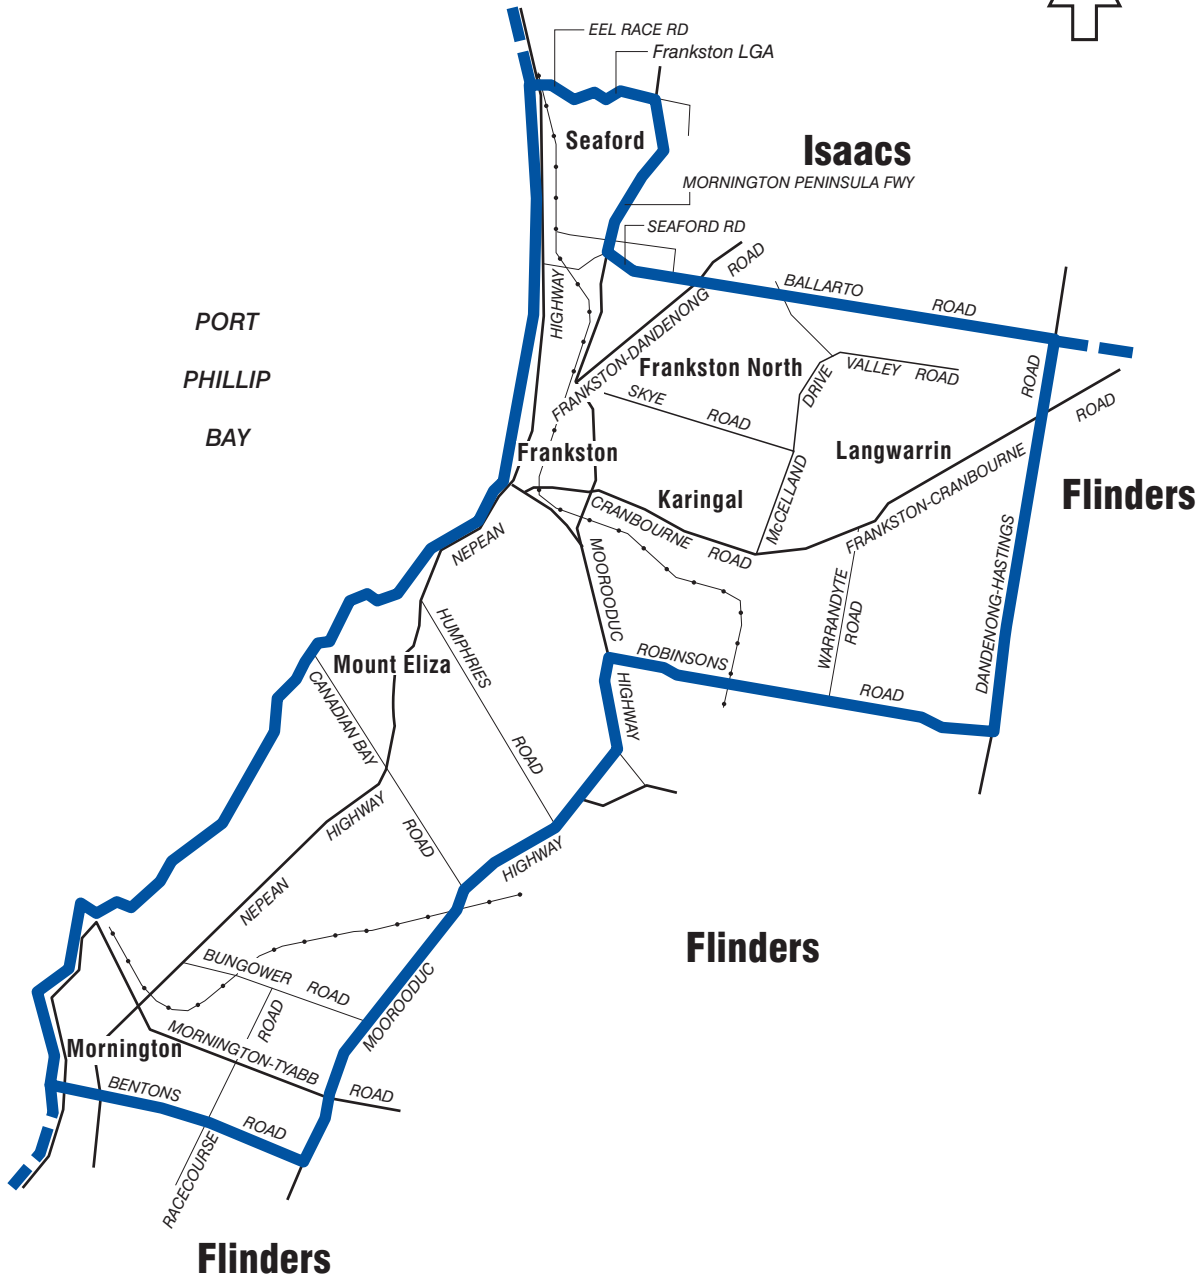

COMMONWEALTH ELECTORAL DIVISION OF

DUNKLEY

Note: Federal Redistribution finalised in 1994.
Local Government Area descriptions are January 2001.

1995

Australian Electoral Commission

- Divisional boundary
- Adjoining Divisional boundary
- Division area 124 sq km

Approximate scale