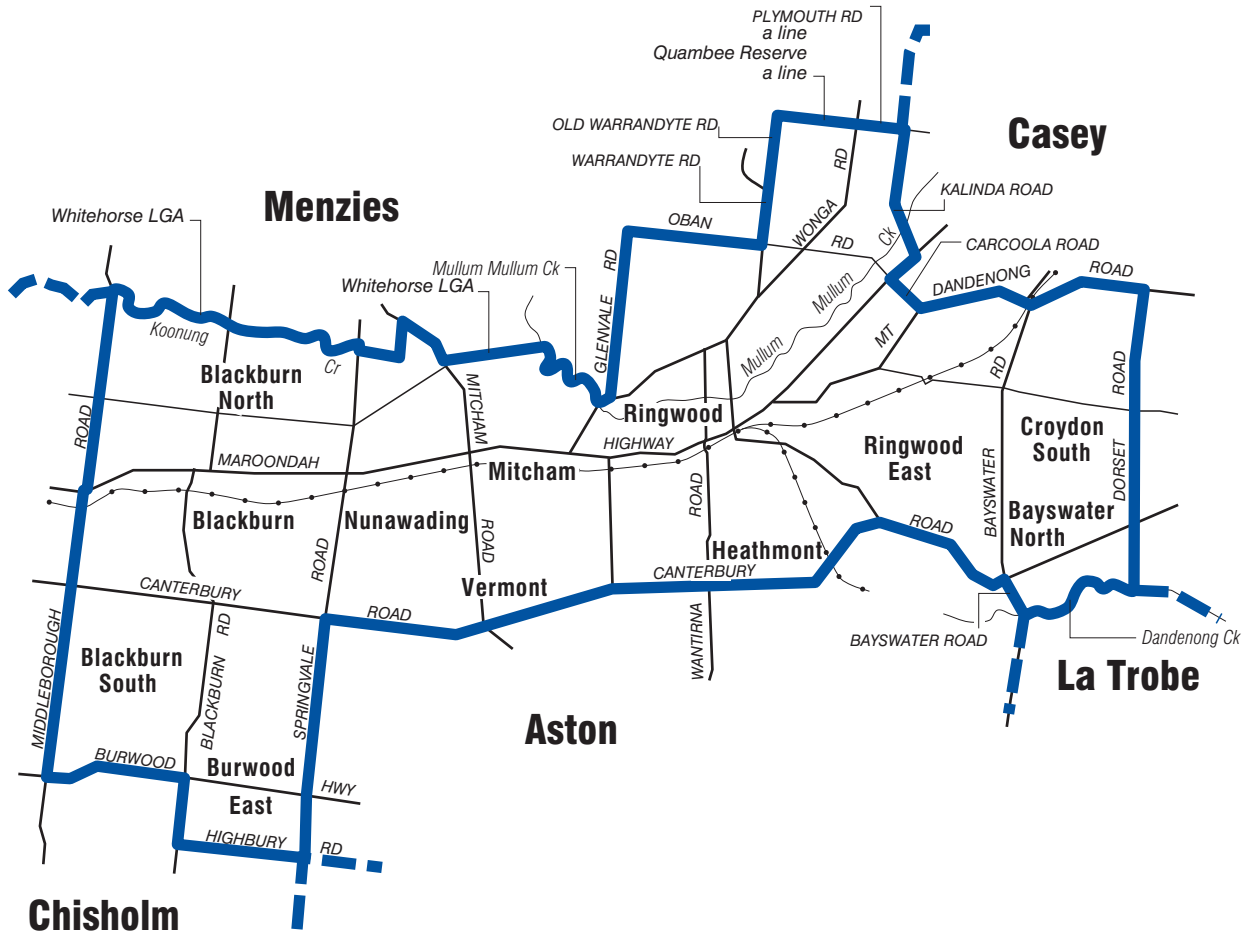

COMMONWEALTH ELECTORAL DIVISION OF

DEAKIN

Note: Federal Redistribution finalised in 1994.
Local Government Area descriptions are January 2001.

1995

Australian Electoral Commission

AEC

- Divisional boundary
- Adjoining Divisional boundary
- Division area 59 sq km

Approximate scale 2 km