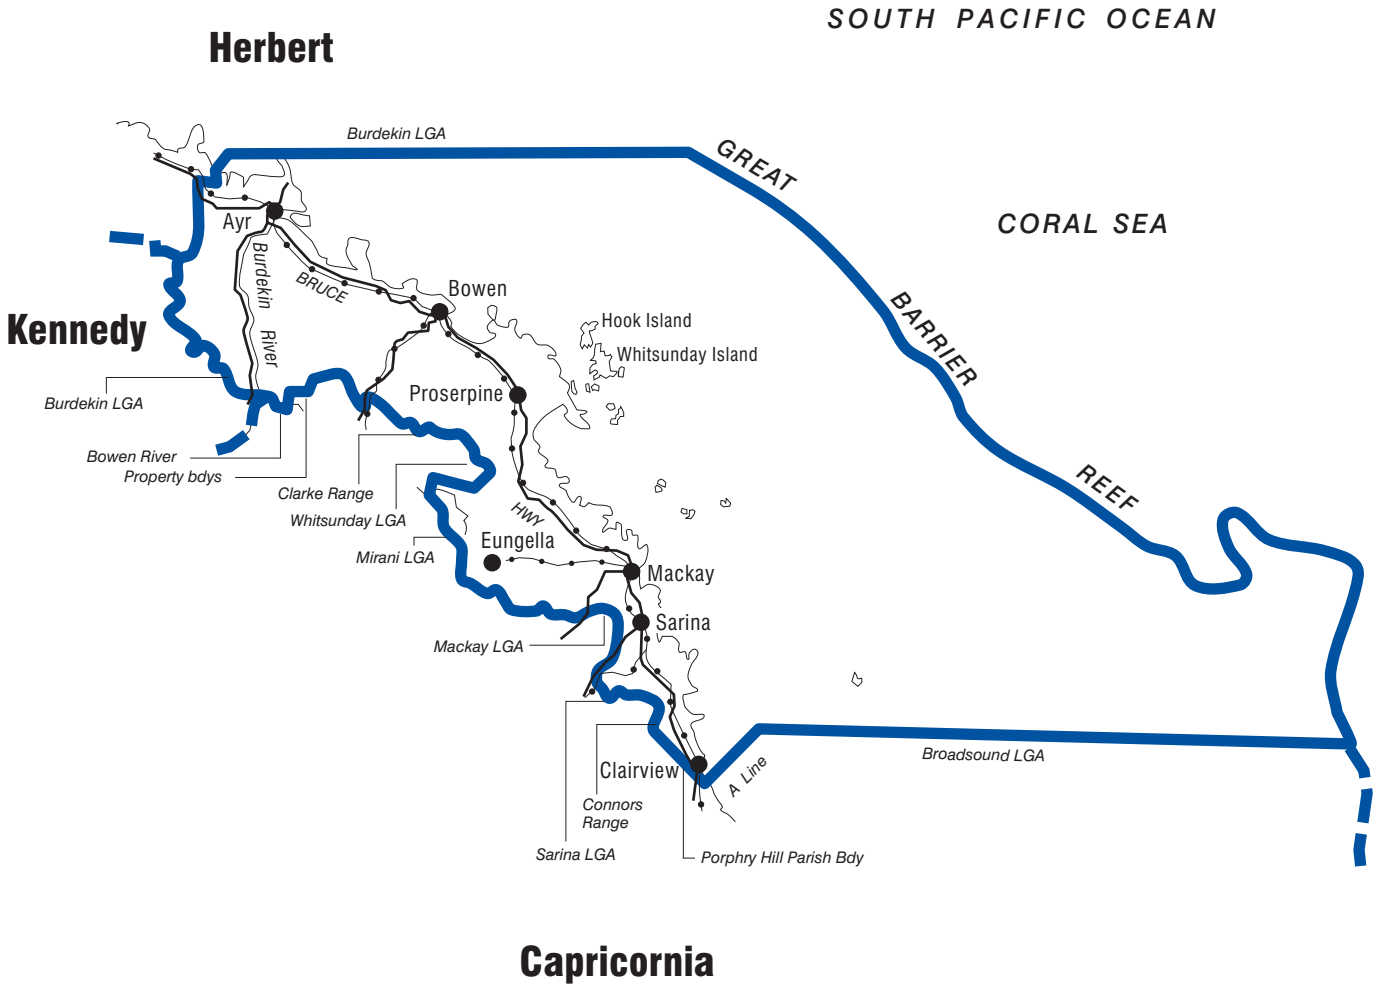

COMMONWEALTH ELECTORAL DIVISION OF **DAWSON**

Note: Federal Redistribution finalised in 1997.
Local Government Area descriptions are January 2001.

Divisional boundary	
Adjoining divisional boundary	
Division area	22440 sq km