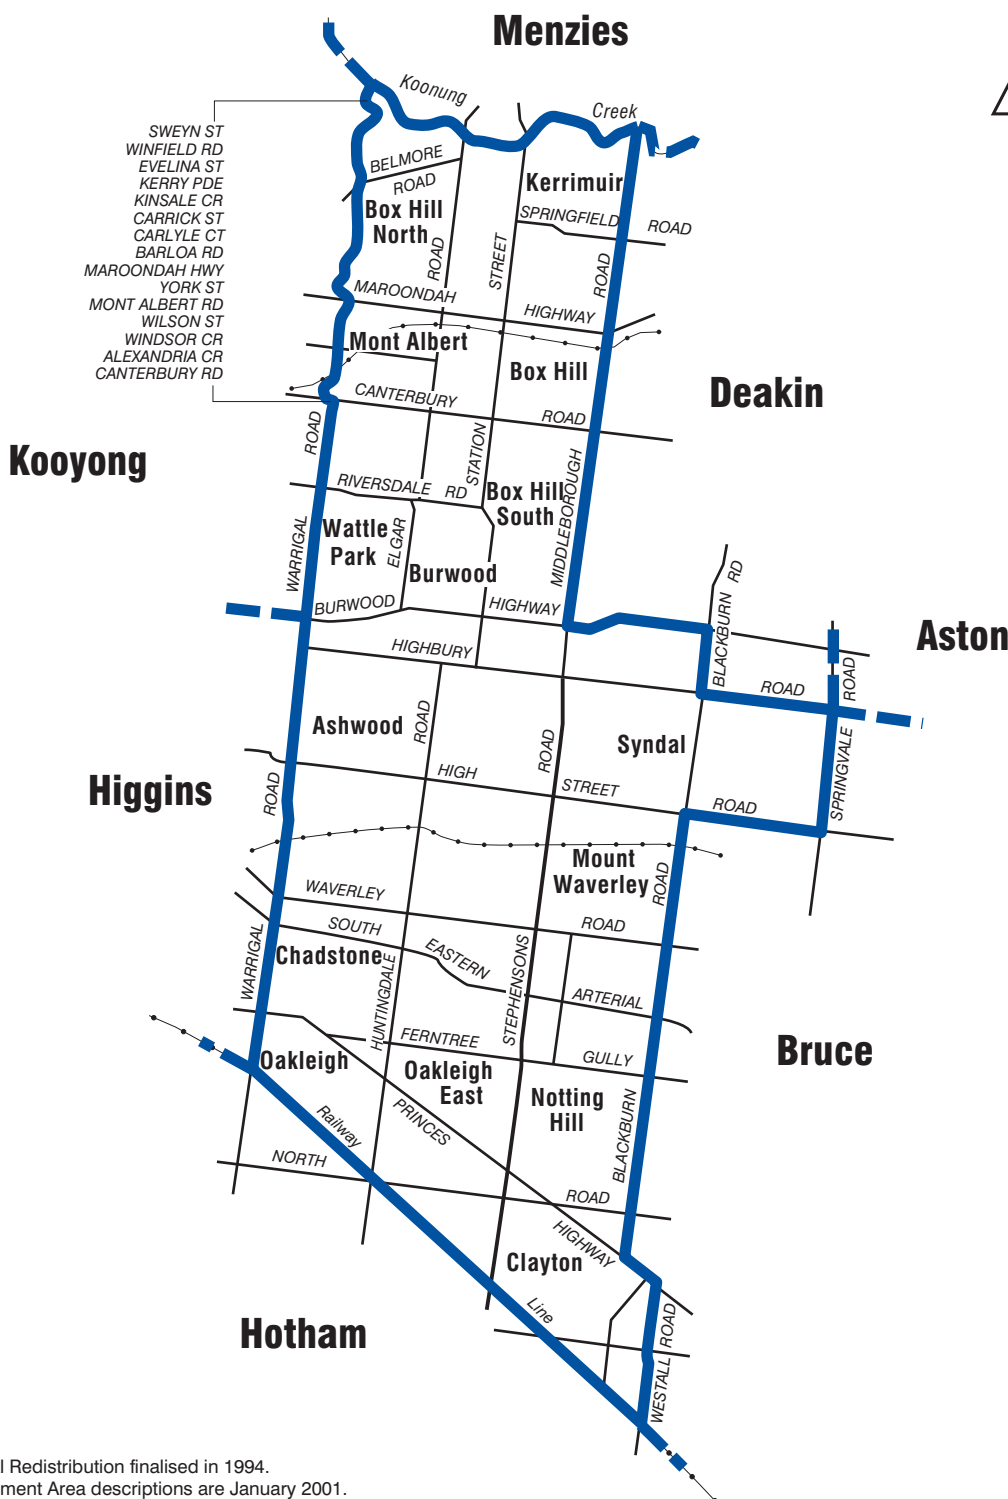

COMMONWEALTH ELECTORAL DIVISION OF

CHISHOLM

Note: Federal Redistribution finalised in 1994.
Local Government Area descriptions are January 2001.

1995

Australian Electoral Commission

AEC

Divisional boundary

Approximate scale

1 km

Adjoining Divisional boundary

Division area

60 sq km

MAP PRODUCED BY
SINCLAIR KNIGHT MERZ
SPATIAL DIVISION