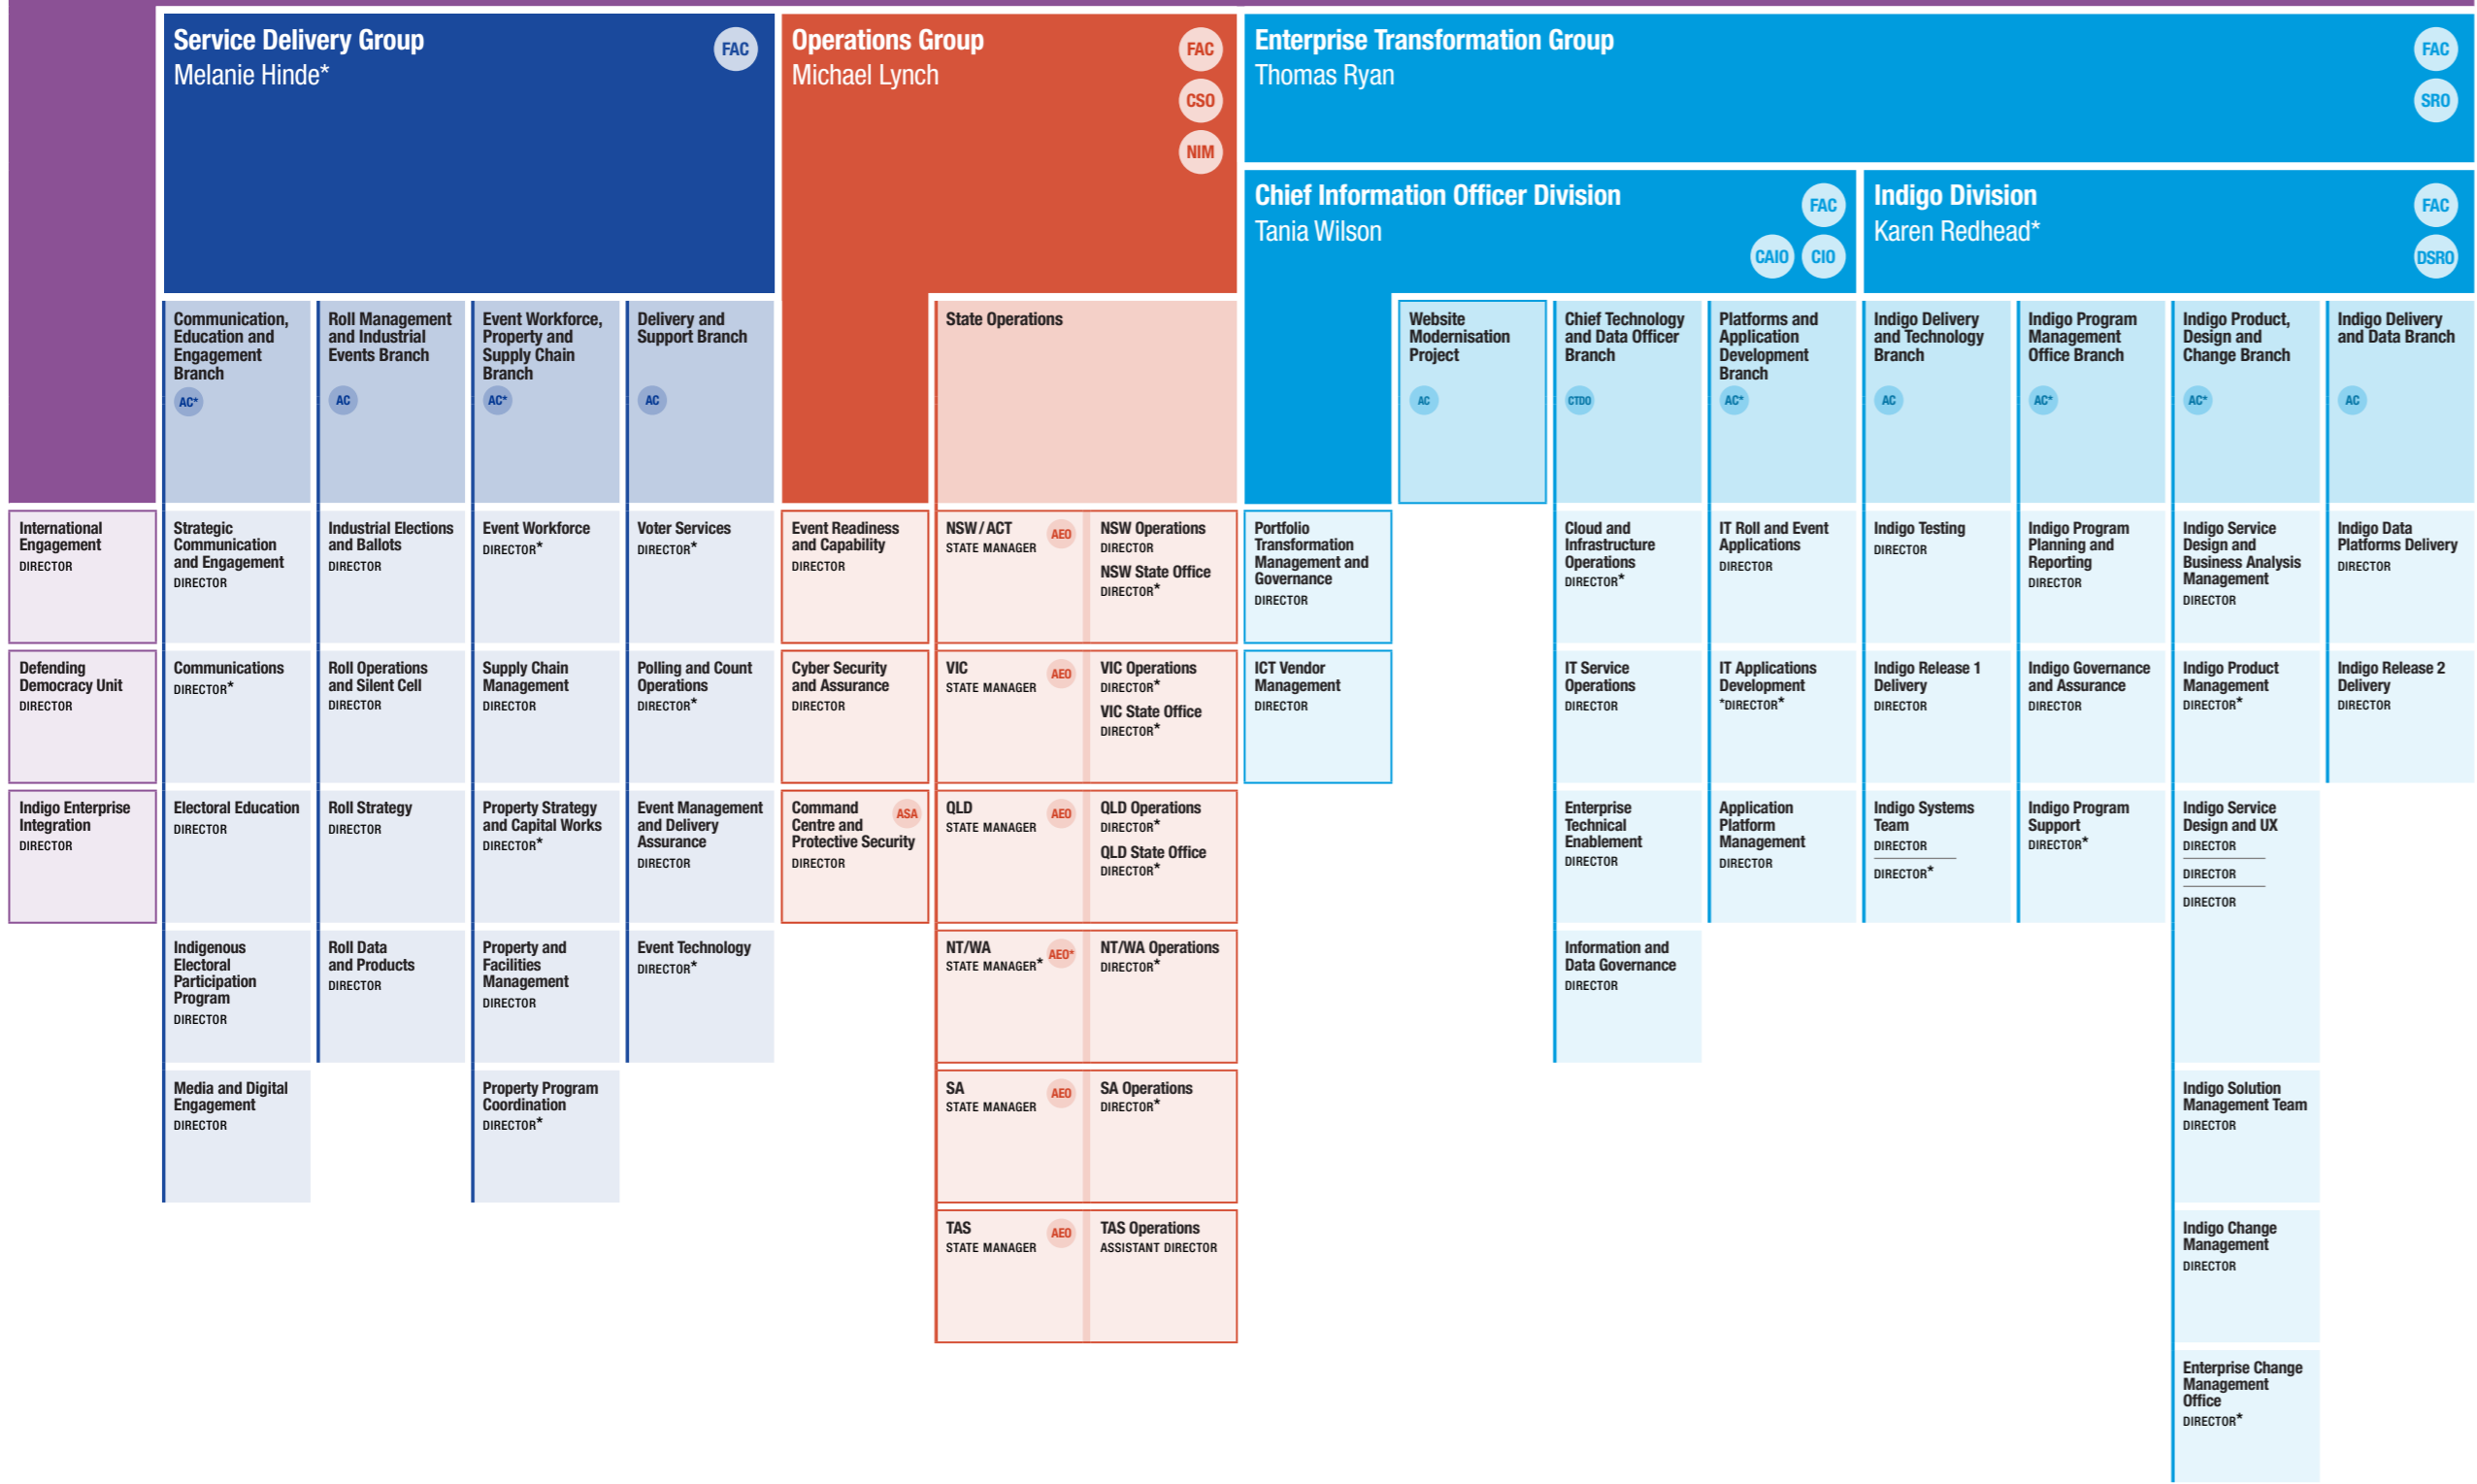

- AC Assistant Commissioner
 - AEO Australian Electoral Officer
 - ASA Agency Security Advisor
 - CAIO Chief Artificial Intelligence Officer
 - CFD Chief Financial Officer
 - CIO Chief Information Officer
 - CISO Chief Information Security Officer
 - CLO Chief Legal Officer
 - CPD Chief People Officer
 - CRO Chief Risk Officer
 - CSO Chief Sustainability Officer
 - CSO Chief Security Officer
 - CTDO Chief Technology and Data Officer
 - DSRO Deputy Senior Responsible Officer
 - FAC First Assistant Commissioner
 - NEM National Election Manager
 - NIM National Incident Manager
 - SRO Senior Responsible Officer
- CoS Chief of Staff EA Executive Assistant EO Executive Officer PA Personal Assistant *Acting arrangement

Electoral Commissioner Jeff Pope
CoS Amanda Axiak | PA Kristen Wild

Deputy Electoral Commissioner Thomas Ryan*
EO Jessica Harrison | EA Priscilla Vosa*

Chief Operating Officer Rachel Houghton
EO Alex Famelis* | EA Losana Vosa*