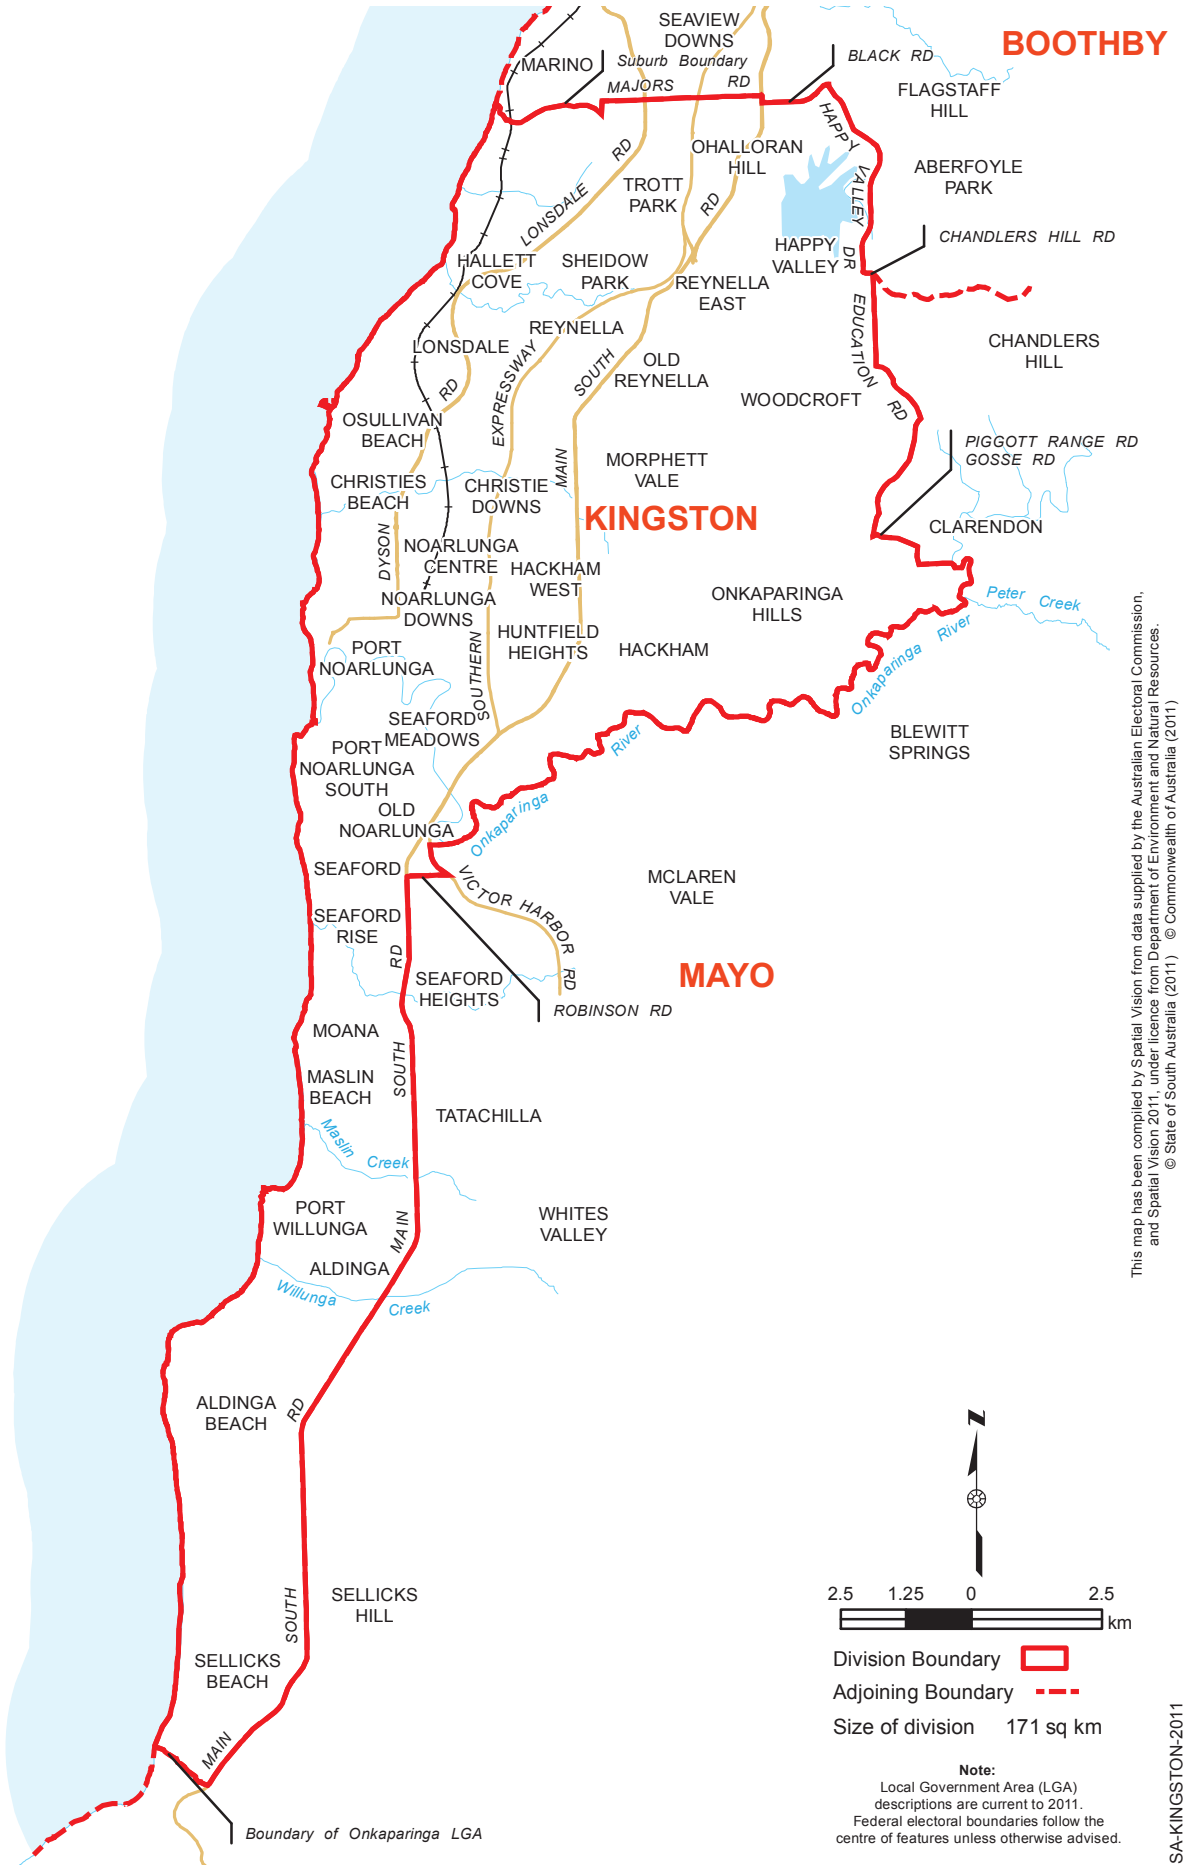

Federal Electoral Division of **KINGSTON**

Boundary gazetted 16 December 2011

This map has been compiled by Spatial Vision from data supplied by the Australian Electoral Commission and Spatial Vision 2011, under licence from Department of Environment and Natural Resources. © State of South Australia (2011) © Commonwealth of Australia (2011)