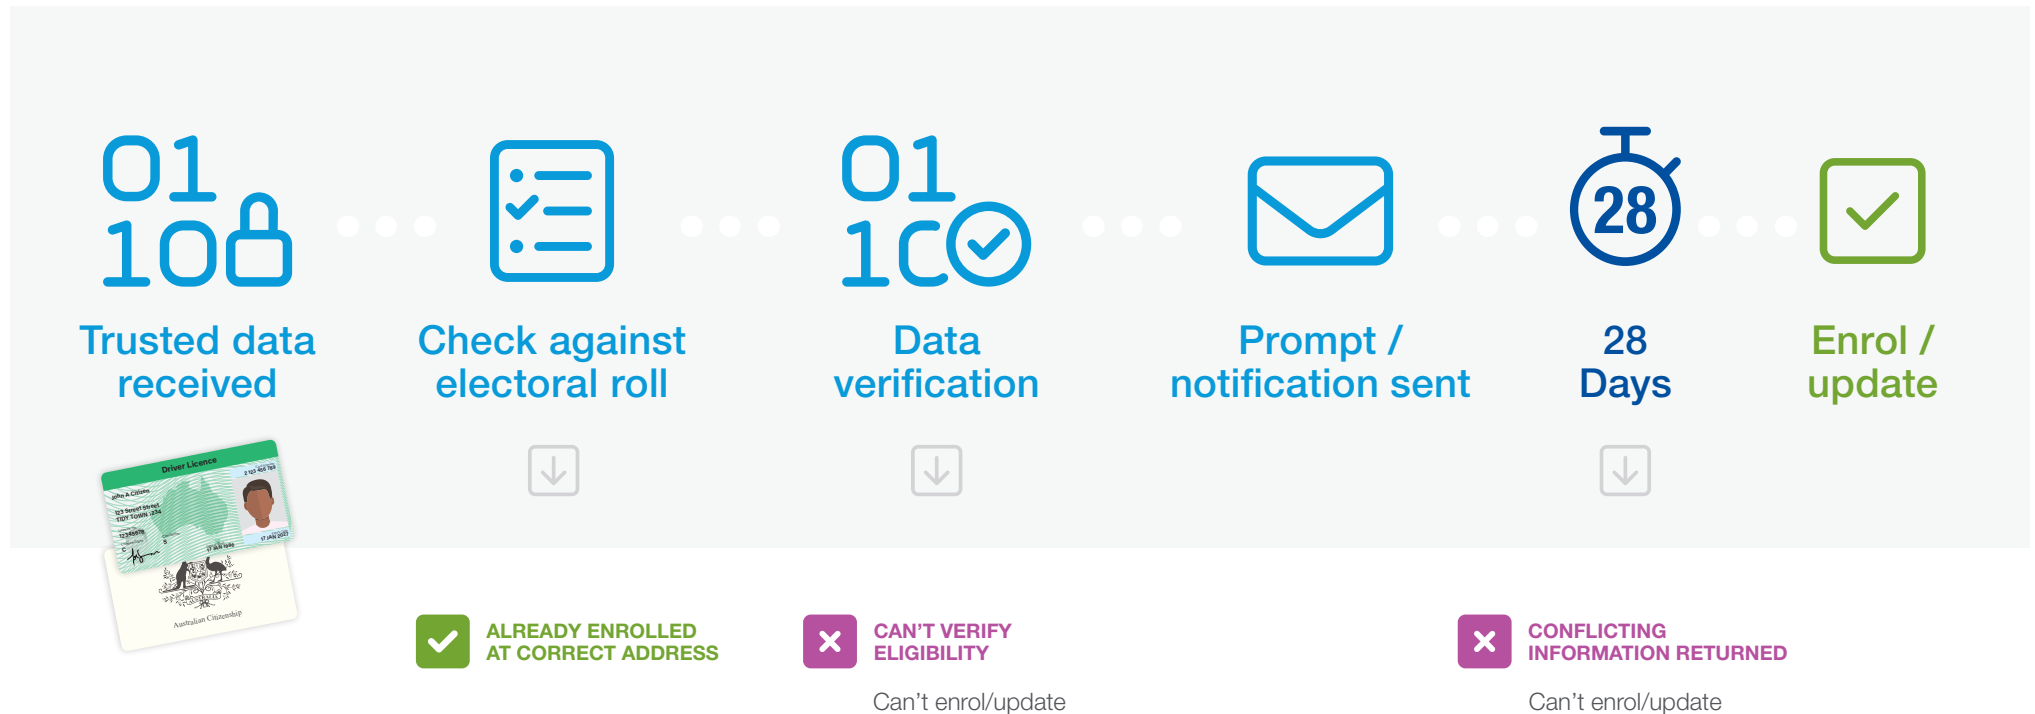

# Direct enrolment explained

There is universal enrolment access in Australia that is just a click away. We know people are busy, so for some Australians we can enrol you directly.

## Accuracy of the electoral roll is critical

This is why we exclusively use trusted data sources. We only enrol someone, or update their enrolment details, after data verification has occurred and a notification period has elapsed.