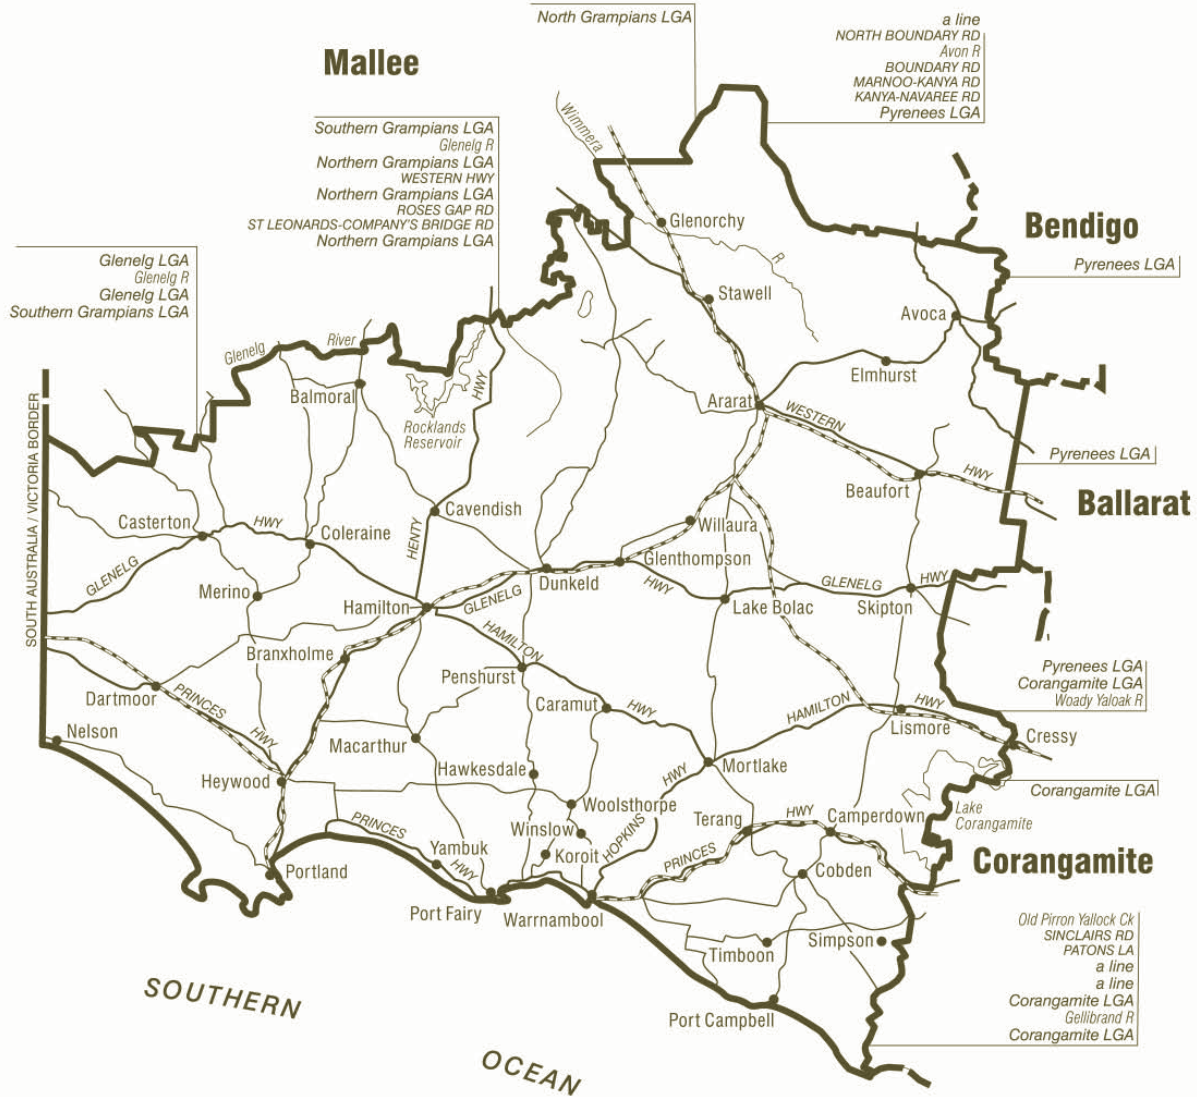

COMMONWEALTH ELECTORAL DIVISION OF WANNON

- Divisional boundary
- Adjoining Divisional boundary
- Division area 33,854 sq km
- Railway line

Note:
Federal redistribution finalised in January 2003.
Local Government Area (LGA) descriptions are current at November 2002