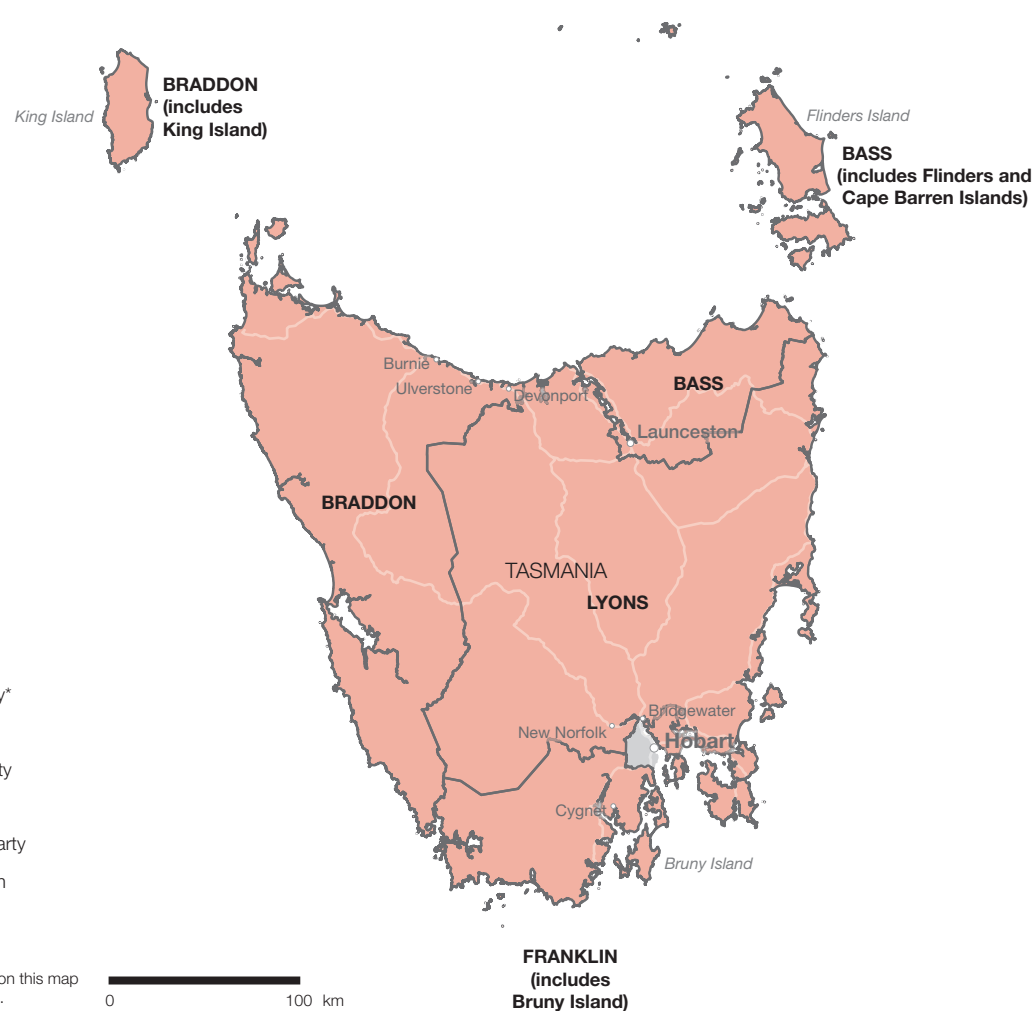

2016 federal election Results Map

TASMANIA

- Key**
- Division boundary
 - DURACK** Division name
 - Party**
 - Liberal Party*
 - Liberal National Party*
 - The Nationals*
 - Australian Labor Party
 - The Greens
 - Katter's Australian Party
 - Nick Xenophon Team
 - Independent

* Liberal/National Coalition

The electoral boundaries represented on this map are those in place at the 2016 election.

FRANKLIN
(includes Bruny Island)

2016 federal election Results Map

TASMANIA

Hobart Urban